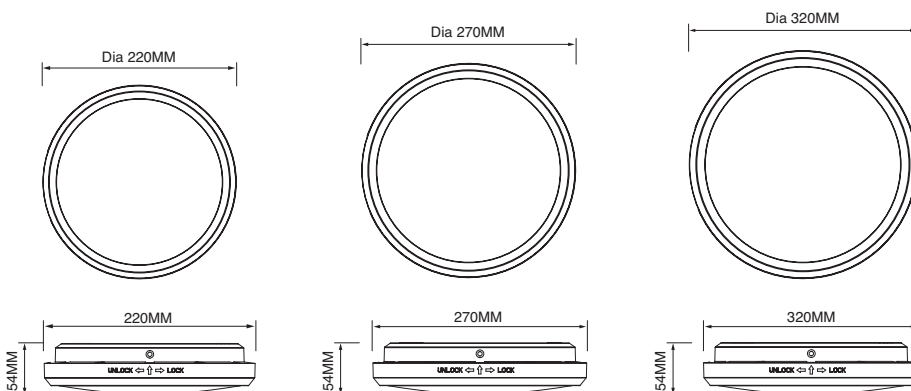

Tricolour

Dimmable

CRI

Beam Angle

IP Rating

Energy Efficient

Light Output
15W

Light Output
18W

Light Output
28W

DIMENSIONS

Aust/NZ Approval No.
SAA-19264

220MM, 270MM & 320MM TRICOLOUR DIMMABLE IP54 LED CEILING OYSTERS

FEATURES

- Simple, round and slimline design IP54 LED oyster light
- Surface mounted LED ceiling light
- Kit includes 10W SMD tricolour switchable LED downlight, 110mA dimmable LED driver with 900mm flex and plug
- Double insulation
- Fitted with tricolour that allows you to control the colour temperature of the light from 3000K, 4000K or 5000K
- High efficiency SMD LED technology for superior light output
- IP54 weatherproof resistant
- Toughened opal acrylic diffuser
- Easy connect with swivel lockable vandal-proof cover
- Ideal for residential or commercial applications

*Martec dimmable ceiling oysters are compatible with Martec MTD350VAR & MTD350VAP dimmers (sold separately).

SPECIFICATIONS

Model name	Eclipse II
Model numbers	TLEO34515WD 15W TLEO34518WD 18W TLEO34528WD 28W
Power wattage	15W, 18W, 28W
Input voltage	220-240V~50Hz
Material	Plastic with aluminium body + PC Diffuser
LED type	SMD
CRI	≥80
Tricolour	3000K, 4000K, 5000K
Lumens	15W: 1120lm/1350lm/1250lm 18W: 1440lm/1600lm/1500lm 28W: 2100lm/2300lm/2150lm
Product size	15W: Dia 220mm x H54mm 18W: Dia 270mm x H54mm 28W: Dia 320mm x H54mm
Dimmable	Yes
IP rating	IP54

*Use with trailing edge dimmer, dimmable down to 10%.

SHIPPING

	TLEO34515WD
Packaging size	L476mm x W243mm x H345mm
Carton quantity	10 pcs
Gross weight	7.30kg
	TLEO34518WD
Packaging size	L532mm x W295mm x H300
Carton quantity	8 pcs
Gross weight	8.50kg
	TLEO34528WD
Packaging size	L532mm x W345mm x H355mm
Carton quantity	8 pcs
Gross weight	11.20kg