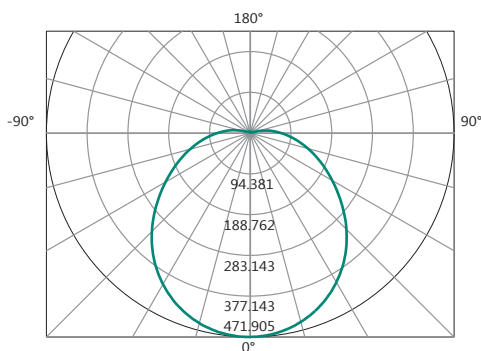

MLBF60345BD

TECHNICAL INFORMATION

Power: 20W
CCT: Switchable 3000K / 4000K / 5000K
Lumens: 1700lm / 1700lm / 1750lm
Size (mm): 600mm x 75mm x 26mm

MLBF60345WD

DIAGRAMS

Lux Distance Curve

Height Illuminance Diameter

Polar Curve

Polar Curve