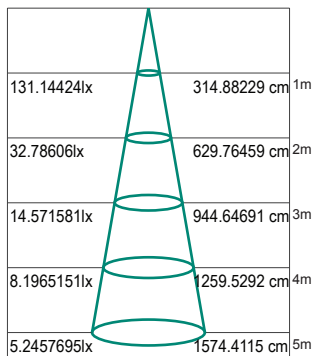

MLBF60345BD

TECHNICAL INFORMATION

Power: 20W
CCT: Switchable 3000K / 4000K / 5000K
Lumens: 1700lm / 1700lm / 1750lm
Size (mm): 600mm x 75mm x 26mm

MLBF60345WD

DIAGRAMS

Lux Distance Curve

Height Illuminance Diameter

Polar Curve

Polar Curve