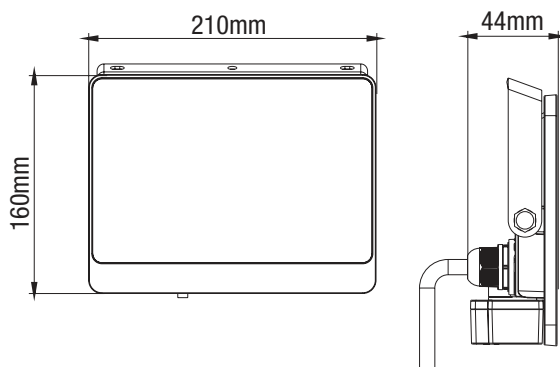

**DIY FITTED
WITH 600MM
FLEX AND
PLUG**

Tricolour
LED

Weather
Resistant Rating

Brightness

120°
Beam
Angle

CRI

LED Lamp
Life

Tilt Up/Down
Rotation

DIY
Installation

- DIY installation, no electrician required
- Modern black design
- Made from aluminium and tempered glass
- 30W Tricolour LED light

INCLUDES

600mm flex and plug

DIMENSIONS

Aust/NZ Approval No.
SAA193225

SPECIFICATIONS

Model name	Guard
Model number	MLXG34530M
Power (wattage)	30W
Voltage	220v – 240v
Frequency	50/60Hz
Switchable Tricolour Lumens	3000k-2100lm 4000k-2400lm 5000k-2400lm
Colour temperature	3000k / 4000k / 5000k
LED light beam angle	120°
Product size (mm)	W210 x H160 x D44
Material	Aluminium and tempered glass
CRI	>80
Approximate lamp life	25,000hrs
Weather resistance rating	IP65

SHIPPING

Packaging size	L215mm x H171mm x D68mm
Gross weight	1.1kg
Carton qty	4

AVAILABLE IN BLACK

Black

Model	Colour	Barcode
MLXG34530M	Black	 9312375506447