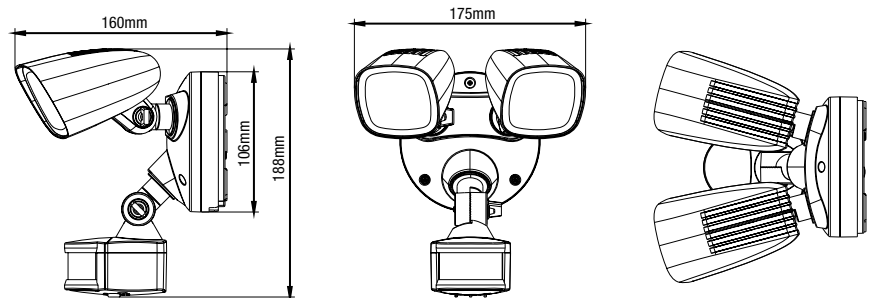

**EASY  
QUICK  
CONNECT  
SYSTEM**

Energy  
Efficient

IP  
54  
Rating

Quick Connect  
System

120°  
Beam  
Angle

LED  
Lamp Life

>2100lm  
LUMENS  
Max Lumen  
Output

150°  
Sensor Angle  
Max 150°

PIR Motion  
Sensor

Tricolour  
LED

- 150° sensor detection angle
- Up to 12m detection distance
- Super bright 24W Tricolour LED light
- Adjustable light duration time
- Day to night adjustable
- Made from durable polycarbonate and an aluminium construction
- New quick connect plate for quick and easy installation
- Wall or ceiling mountable

### INCLUDES

Main body, wall mount base, sensor and screws

### DIMENSIONS