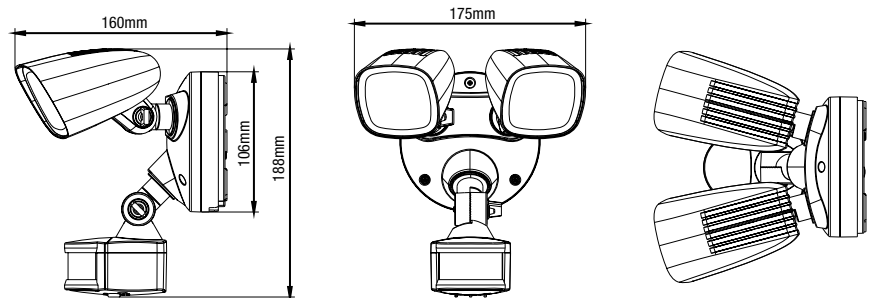

DIMENSIONS

Aust/NZ Approval No.
GMA-506081