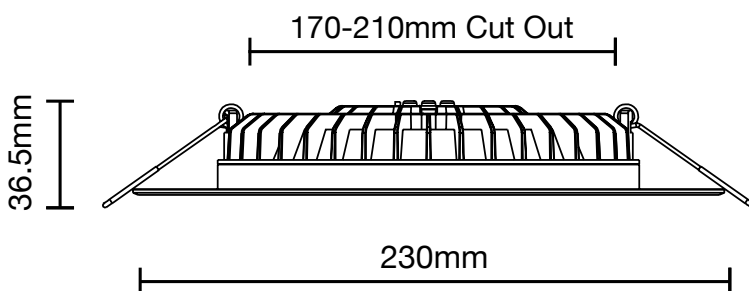

**20W/30W TRICOLOUR LED DUAL POWER
DOWNLIGHT WITH FLUSH DIFFUSER**

Model Numbers

TLDD34523WD

Features

- 5 year replacement warranty
- Low glare fixed downlight ideal for residential, apartments and internal application
- Dia 170-210mm cutout size
- IP44 ingress protection (front only)
- IC-4 or IC-F rated covered and abutted with insulation
- Dual wattage 20W/30W
- Switchable colour temperature 3000K, 4000K and 5000K
- Supplied with 1m flex and plug for simple installation

 Replacement Warranty	 Tricolour	 Switchable Power Wattage	 Cutout Size	 Dimmable	 IP Rating	 LED Lifetime	 IC-Rated	 IC-Rated	 Class II
---	--	--	--	---	---	--	---	---	---

DIMENSIONS

20W/30W TRICOLOUR LED DUAL POWER DOWNLIGHT WITH FLUSH DIFFUSER

PACKAGING

SPECIFICATIONS

Model Name	Discus
Model Number	TLDD34523WD
Power Wattage	20W/30W
Voltage	200-240V 50Hz
Materials / Housing	Die cast aluminium housing with polycarbonate diffuser
Cutout Size	Dia 170-210mm
Colour Temperature	3000K / 4000K / 5000K
Lumens Output	2250lm / 2550lm / 2550lm (20W) 3000lm / 3400lm / 3350lm (30W)
IP Rating	IP44 (front only)
Beam Angle	100°
CRI	Ra>80
Rated Lifetime	35,000 hrs @ Ta25°
Dimmable	Yes
Flex and Plug	Supplied with 1m flex and plug
Sensor	N/A

SHIPPING

Packaging Size	265(H) x 260(W) x 480(L)mm
Carton Quantity	10 pcs
Gross Weight	9.10kg

AVAILABLE COLOURS

 Matt White

Model	Colour	Barcode
TLDD34523WD	Matt White	 9 312375 506218