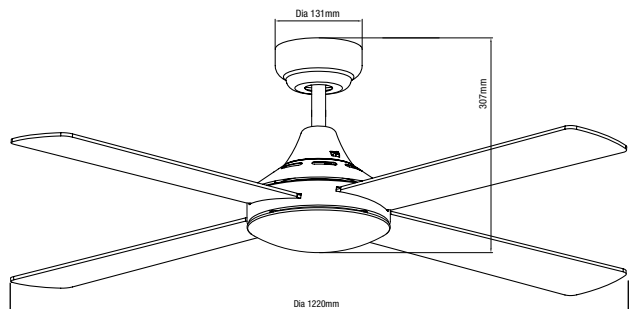

# 30W DC SERIES (48") 1220MM CEILING FAN WITH REMOTE CONTROL SERIES FANS WITH TRICOLOUR AND WITHOUT LIGHT MODELS

\*3 year in-home + additional 3 years on the motor.

- 1220mm (48") DC 4 Blade with 5 Speed Remote with Timer, Light Off/On with Summer Winter Reverse & 15W LED Tricolour Light
- or 1220mm (48") DC 4 Blade with 5 Speed Remote with Timer
- Efficient Brushless 30W DC MOTOR
- Matt Black or White

30W DC Motor	11° Blade Pitch	Summer/Winter Reverse Function	Quiet Operation	Airflow Capacity 9,800m³/hr	Hangsure Canopy	Indoor Use Only	DC / 8hr Timer Quick Connect Remote Control	3 Step Switch Dimming	Slimline LED Light Cover	1650lm Light Output	Tricolour	Energy Efficient

## DIMENSIONS

Fan with light model

Fan only model

### FEATURES

- Powerful and energy efficient quiet 30W DC Motor
- Light off/on button & summer winter reverse mode (battery included). \*(No light version does not have a light off/on mode on handset)
- Energy efficient brushless quiet 30W DC Motor
- Reversible summer or winter mode
- 1220mm (48") blade sweep
- Hang-sure angle canopy up to 15° maximum
- Can be installed in all indoor locations in the home, ideal for bedrooms and lounge rooms with whisper quiet motor.