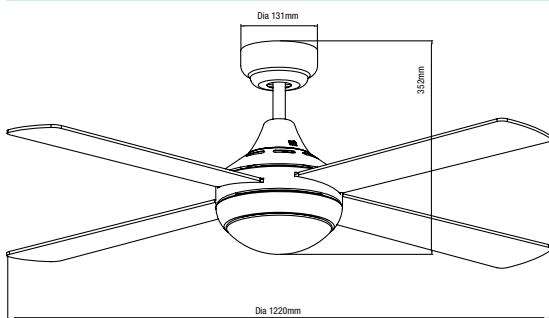

# 30W DC SERIES (48") 1220MM CEILING FAN WITH REMOTE CONTROL SERIES FANS WITH TRICOLOUR AND WITHOUT LIGHT MODELS

\*3 year in-home + additional 3 years on the motor.

- 1220mm (48") DC 4 Blade with 5 Speed Remote with Timer, Light Off/On with Summer Winter Reverse & 15W LED Tricolour Light
- or 1220mm (48") DC 4 Blade with 5 Speed Remote with Timer
- Efficient Brushless 30W DC MOTOR
- Matt Black or White

30W DC Motor	11° Blade Pitch	Summer/Winter Reverse Function	Quiet Operation	Airflow Capacity 9,800m³/hr	Hangsure Canopy	Indoor Use Only	DC / 8hr Timer Quick Connect Remote Control	3 Step Switch Dimming	Slimline LED Light Cover	1650lm Light Output	Tricolour	Energy Efficient

## DIMENSIONS

Fan with light model

Fan only model