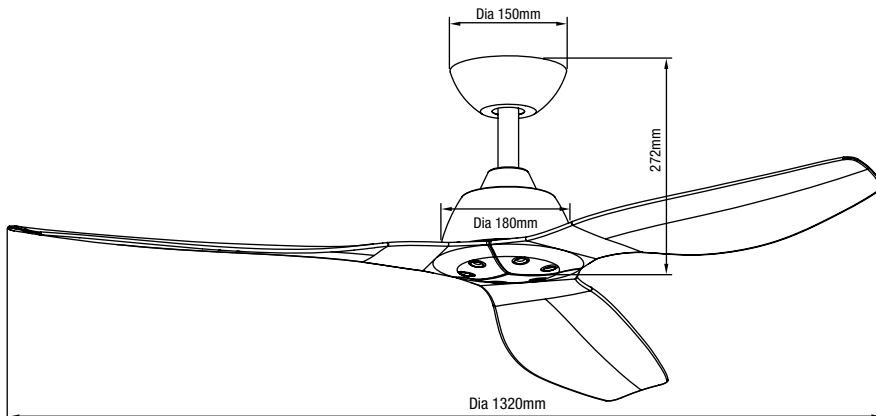

Energy Efficient

Quick Connect System

Tropical Rated

DC / 8hr Timer Quick Connect Remote Control

DIMENSIONS

Aust/NZ Approval No. SAA-202759-EA

33W DC 1320MM (52") 3 ABS BLADE CEILING FAN WITH 5 SPEED REMOTE CONTROL AND TIMER

SPECIFICATIONS

Model name	Malibu
Model numbers	MMF133MBR Matt Black/Bamboo MMF133MMR Matt Black MMF133OWR Old Bronze/Walnut MMF133WWR White Satin
Power (wattage)	33W
Motor	DC
Voltage	220-240V/50Hz
Blade/fan material	ABS/Metal
Control	Complete with DC remote control with 5 speed fan setting, including up to 8 hour fan timer, with summer winter reverse function (battery included)
Installation location	Suitable for indoor and covered outdoor installation
Fan diameter	1320mm (52")
Height of fan	247mm
Number of blades	3
Blade degree pitch	20°
Summer winter mode	Yes
Hangsure canopy	15° maximum ceiling pitch
Air movement m³/hr	10,200m ³ /hr