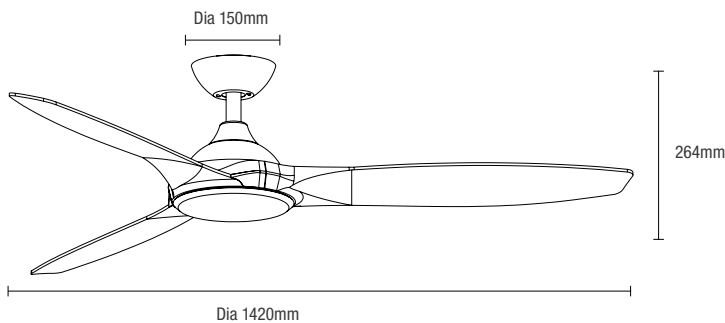

**35W 1420MM (56") DC CEILING FAN  
3 ABS BLADES WITH REMOTE CONTROL**

**Model Numbers**

MNF143MMR  
MNF143OWR  
MNF143WWR  
MNF143WOR

**Features**

- Brushless quiet and efficient 35W DC motor
- Contemporary style ideal for indoor and covered outdoor applications
- Metal body and canopy with 3 ABS blades
- Blade pitch 15°
- Hangsure canopy up to 10° maximum
- Fully reversible for summer and winter mode from remote control
- Supplied with 5 speed remote control and timer with up to 8 hour timer control mode

Warranty	DC Motor	Airflow Capacity 13,000m <sup>3</sup> /hr	Summer/Winter Reverse Function	Blade Pitch	Indoor Cover Outdoor Use

**DIMENSIONS**

## 35W 1420MM (56") DC CEILING FAN 3 ABS BLADES WITH REMOTE CONTROL