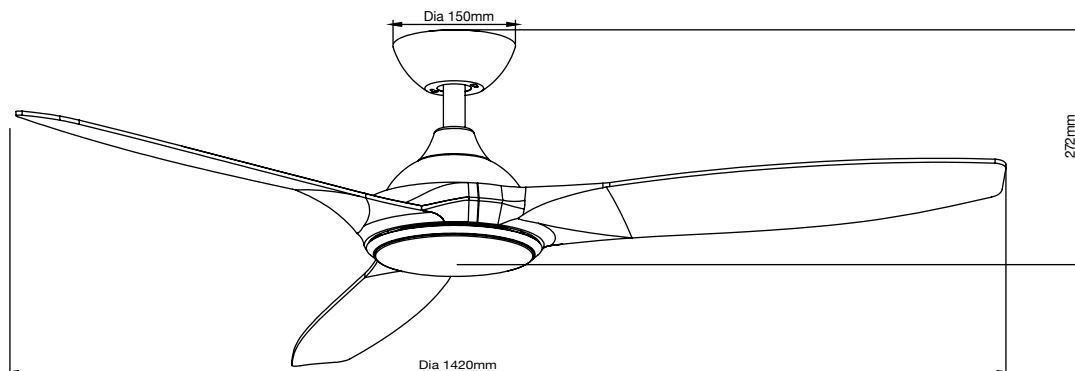

LED Lifetime 35,000 HOURS

Slimline LED Light Cover

DIMENSIONS

Aust/NZ Approval No. SAA-202759-EA

35W DC 1420MM (56") 3 ABS BLADE CEILING FAN WITH 18W TRICOLOUR LED LIGHT AND 5 SPEED REMOTE CONTROL WITH TIMER

SPECIFICATIONS

Model name	Newport
Model numbers	MNF1433MMR Matt Black MNF1433OWR Old Bronze/Walnut MNF1433WWR White Satin
Power (wattage)	35W
Motor	DC
Voltage	220-240V/50Hz
Blade/fan material	ABS/Metal
Control	Complete with DC remote control with 5 speed fan setting, including up to 8 hour fan timer, and light off/on mode complete with summer winter reverse function (battery included)
Fan diameter	1420mm (56")
Height of fan	272mm
Blade degree pitch	15°
Summer winter mode	Yes
Hangsure canopy	Up to 10° ceiling rake
Light wattage	18W
Tricolour/lumens	3000K-1700lm, 4000K-1750lm, 5000K-1780lm
Dimmable function	3 stage step dimming
Rated LED lamp life	35,000 hours