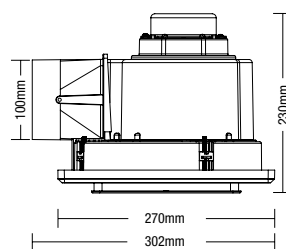

25W / 28W EXHAUST FAN ROUND / SQUARE

Model Numbers

MXFSR20W
MXFSS20W
MXFSR25W
MXFSS25W

Features

- Low profile design ideal for installation in bathroom, laundry and any residential and apartments applications
- Polypropylene (PP) housing with ABS fascia
- Easy installation clamps to fit and secure fan into ceiling
- High velocity exhaust fan with back draft stopper
- Compatible with Martec bathroom remote MBHREM (not included)

DIMENSIONS

Round 240

Square 240

Round 295

Square 295

25W / 28W EXHAUST FAN ROUND / SQUARE

PACKAGING

SPECIFICATIONS

Model Name	Saturn 240 / Saturn 295
Model Numbers	MXFSR20W - Matt White MXFSS20W - White MXFSR25W - Matt White MXFSS25W - White
Air Extraction m³/hr	180m ³ /hr / 320m ³ /hr
Power Wattage	25W / 28W
Voltage / Frequency	220-240 50-60Hz
Materials / Housing	Polypropylene
Cutout Size	Dia 240mm / 295mm
Decibel Rating	<45dB
Minimum Ceiling Depth	220mm
Ducting Size	100mm / 150mm
Accessories Included	900mm flex and plug

SHIPPING

Model Numbers	Carton Size			Carton Quantity	Carton Gross Weight (Kg)
	H (mm)	W (mm)	L (mm)		
MXFSR20W	330	305	220	4	10
MXFSS20W	375	360	220	4	11
MXFSR25W	330	305	220	4	10
MXFSS25W	375	360	220	4	11