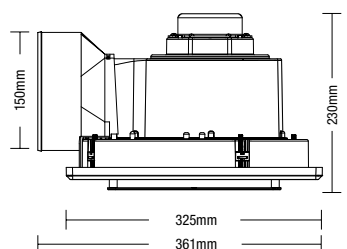

25W / 28W EXHAUST FAN ROUND / SQUARE

Model Numbers

MXFSR20W
MXFSS20W
MXFSR25W
MXFSS25W

Features

- Low profile design ideal for installation in bathroom, laundry and any residential and apartments applications
- Polypropylene (PP) housing with ABS fascia
- Easy installation clamps to fit and secure fan into ceiling
- High velocity exhaust fan with back draft stopper
- Compatible with Martec bathroom remote MBHREM (not included)

DIMENSIONS

Round 240

Square 240

Round 295

Square 295

25W / 28W EXHAUST FAN ROUND / SQUARE

PACKAGING

SPECIFICATIONS

Model Name	Saturn 240 / Saturn 295
Model Numbers	MXFSR20W - Matt White MXFSS20W - White MXFSR25W - Matt White MXFSS25W - White
Air Extraction m³/hr	180m ³ /hr / 320m ³ /hr
Power Wattage	25W / 28W
Voltage / Frequency	220-240 50-60Hz
Materials / Housing	Polypropylene
Cutout Size	Dia 240mm / 295mm
Decibel Rating	<45dB
Minimum Ceiling Depth	220mm
Ducting Size	100mm / 150mm
Accessories Included	900mm flex and plug

SHIPPING

Model Numbers	Carton Size			Carton Quantity	Carton Gross Weight (Kg)
	H (mm)	W (mm)	L (mm)		
MXFSR20W	330	305	220	4	10
MXFSS20W	375	360	220	4	11
MXFSR25W	330	305	220	4	10
MXFSS25W	375	360	220	4	11