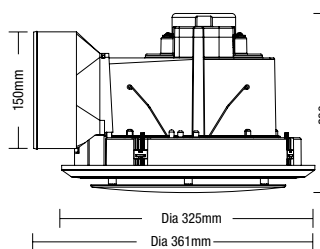

25W / 28W EXHAUST FAN ROUND / SQUARE

Model Numbers

MXFSR20W
MXFSS20W
MXFSR25W
MXFSS25W

Features

- Low profile design ideal for installation in bathroom, laundry and any residential and apartments applications
- Polypropylene (PP) housing with ABS fascia
- Easy installation clamps to fit and secure fan into ceiling
- High velocity exhaust fan with back draft stopper
- Compatible with Martec bathroom remote MBHREM (not included)

DIMENSIONS

Round 240

Square 240

Round 295

Square 295

25W / 28W EXHAUST FAN ROUND / SQUARE

PACKAGING

SPECIFICATIONS

Model Name	Saturn 240 / Saturn 295
Model Numbers	MXFSR20W - Matt White MXFSS20W - White MXFSR25W - Matt White MXFSS25W - White
Air Extraction m³/hr	180m ³ /hr / 320m ³ /hr
Power Wattage	25W / 28W
Voltage / Frequency	220-240 50-60Hz
Materials / Housing	Polypropylene
Cutout Size	Dia 240mm / 295mm
Decibel Rating	<45dB
Minimum Ceiling Depth	220mm
Ducting Size	100mm / 150mm
Accessories Included	900mm flex and plug

SHIPPING

Model Numbers	Carton Size			Carton Quantity	Carton Gross Weight (Kg)
	H (mm)	W (mm)	L (mm)		
MXFSR20W	330	305	220	4	10
MXFSS20W	375	360	220	4	11
MXFSR25W	330	305	220	4	10
MXFSS25W	375	360	220	4	11