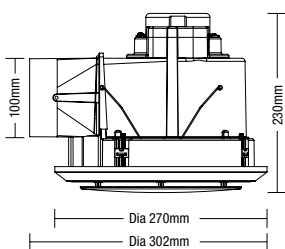

25W / 28W EXHAUST FAN ROUND / SQUARE

Model Numbers

MXFSR20W
MXFSS20W
MXFSR25W
MXFSS25W

Features

- Low profile design ideal for installation in bathroom, laundry and any residential and apartments applications
- Polypropylene (PP) housing with ABS fascia
- Easy installation clamps to fit and secure fan into ceiling
- High velocity exhaust fan with back draft stopper
- Compatible with Martec bathroom remote MBHREM (not included)

DIMENSIONS

Round 240

Square 240

Round 295

Square 295

25W / 28W EXHAUST FAN ROUND / SQUARE

PACKAGING

SPECIFICATIONS

Model Name	Saturn 240 / Saturn 295
Model Numbers	MXFSR20W - Matt White MXFSS20W - White MXFSR25W - Matt White MXFSS25W - White
Air Extraction m³/hr	180m ³ /hr / 320m ³ /hr
Power Wattage	25W / 28W
Voltage / Frequency	220-240 50-60Hz
Materials / Housing	Polypropylene
Cutout Size	Dia 240mm / 295mm
Decibel Rating	<45dB
Minimum Ceiling Depth	220mm
Ducting Size	100mm / 150mm
Accessories Included	900mm flex and plug

SHIPPING

Model Numbers	Carton Size			Carton Quantity	Carton Gross Weight (Kg)
	H (mm)	W (mm)	L (mm)		
MXFSR20W	330	305	220	4	10
MXFSS20W	375	360	220	4	11
MXFSR25W	330	305	220	4	10
MXFSS25W	375	360	220	4	11