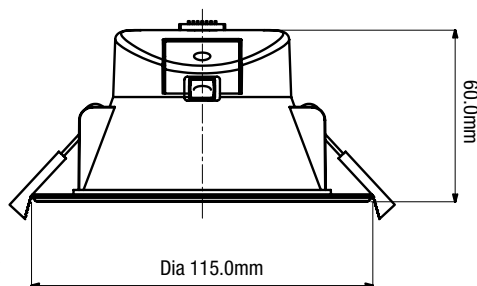

**DIMENSIONS**

### SPECIFICATIONS

<b>Model name</b>	Vito
<b>Model number</b>	TLVD3459WD
<b>Power wattage</b>	9W
<b>Input voltage</b>	220-240V~50Hz
<b>Housing</b>	Plastic with aluminium body and PC diffuser
<b>CRI</b>	≥80
<b>Beam angle</b>	100°
<b>Tricolour</b>	3000K, 4000K, 5000K
<b>Lumens</b>	780lm/880lm/820lm
<b>Class</b>	Class II
<b>Hole out size</b>	Dia 90mm

### SHIPPING

<b>Packaging size</b>	L495mm x W375mm x H325mm
<b>Carton quantity</b>	48 pcs
<b>Gross weight</b>	11.50kg