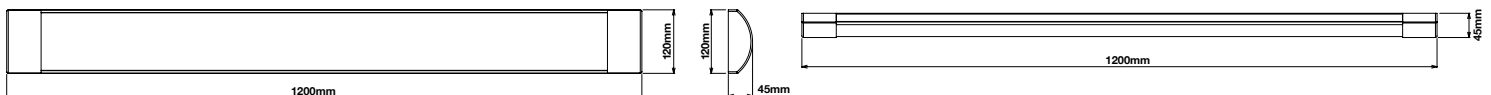

600MM / 1200MM WIDE BODY TRICOLOUR LED BATTEN

Model Numbers

MLPB60345W / MLPB12345W

Features

- Wide body slimline design ideal for indoor and retrofit application
- White powder coated aluminium housing with polycarbonate diffuser and end caps
- IP 20 ingress protection
- Switchable colour temperature between 3000K, 4000K & 5000K
- Internal terminal block for easy wiring (centre & side entry)

DIMENSIONS

600MM (20W)

1200MM (40W)

Aust/NZ Approval No.
SAA-

600MM / 1200MM WIDE BODY TRICOLOUR LED BATTEN

PACKAGING

SPECIFICATIONS

| | |
|----------------------------|--------------------------------------------------------------------|
| Model Name | Pilot |
| Model Numbers | MLPB60345W MLPB12345W |
| Power Wattage | MLPB60345W 20W MLPB12345W 40W |
| Voltage | 200-240V~50Hz |
| Materials / Housing | Aluminium / Polycarbonate Light diffuser lens and end caps |
| Cutout Size | N/A |
| Colour Temperature | 3000K, 4000K, 5000K |
| Lumens Output | MLPB60345W 1800lm/2000lm/1900lm MLPB12345W 3600lm/4000lm/3800lm |
| IP Rating | IP20 (indoor only) |
| Beam Angle | N/A |
| CRI | Ra>80 |
| Rated Lifetime | 40,000 hours @ Ta25°C |
| Dimmable | N/A |
| Flex & Plug | N/A |
| Sensor | N/A |

SHIPPING

| | | |
|------------------------|------------|-----------------------------|
| Packaging size | MLPB60345W | 275(H) x 320(W) x 635(L)mm |
| | MLPB12345W | 275(H) x 220(W) x 1235(L)mm |
| Carton quantity | MLPB60345W | 12 |
| | MLPB12345W | 8 |
| Gross weight | MLPB60345W | 11.0Kg |
| | MLPB12345W | 13.0Kg |