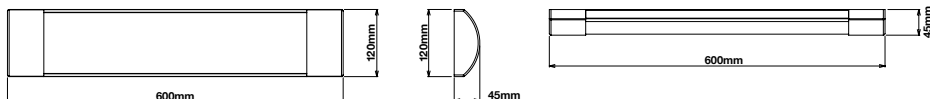

600MM / 1200MM WIDE BODY TRICOLOUR LED BATTEN

Model Numbers

MLPB60345W / MLPB12345W

Features

- Wide body slimline design ideal for indoor and retrofit application
- White powder coated aluminium housing with polycarbonate diffuser and end caps
- IP 20 ingress protection
- Switchable colour temperature between 3000K, 4000K & 5000K
- Internal terminal block for easy wiring (centre & side entry)

DIMENSIONS

600MM (20W)

1200MM (40W)

Aust/NZ Approval No.
SAA-

600MM / 1200MM WIDE BODY TRICOLOUR LED BATTEN

PACKAGING

SPECIFICATIONS

| | |
|----------------------------|--------------------------------------------------------------------|
| Model Name | Pilot |
| Model Numbers | MLPB60345W MLPB12345W |
| Power Wattage | MLPB60345W 20W MLPB12345W 40W |
| Voltage | 200-240V~50Hz |
| Materials / Housing | Aluminium / Polycarbonate Light diffuser lens and end caps |
| Cutout Size | N/A |
| Colour Temperature | 3000K, 4000K, 5000K |
| Lumens Output | MLPB60345W 1800lm/2000lm/1900lm MLPB12345W 3600lm/4000lm/3800lm |
| IP Rating | IP20 (indoor only) |
| Beam Angle | N/A |
| CRI | Ra>80 |
| Rated Lifetime | 40,000 hours @ Ta25°C |
| Dimmable | N/A |
| Flex & Plug | N/A |
| Sensor | N/A |

SHIPPING

| | | |
|------------------------|------------|-----------------------------|
| Packaging size | MLPB60345W | 275(H) x 320(W) x 635(L)mm |
| | MLPB12345W | 275(H) x 220(W) x 1235(L)mm |
| Carton quantity | MLPB60345W | 12 |
| | MLPB12345W | 8 |
| Gross weight | MLPB60345W | 11.0Kg |
| | MLPB12345W | 13.0Kg |