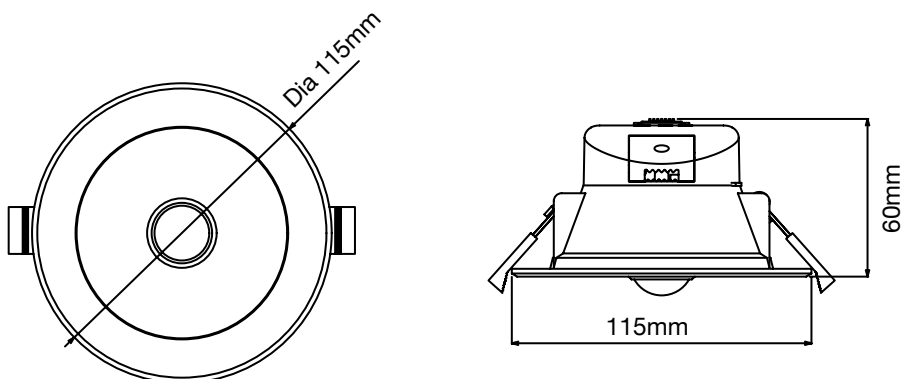

9W TRICOLOUR LED DOWNLIGHT WITH PIR MOTION SENSOR

Model Numbers

TLZD3459WDS

Features

- 9W fixed LED downlight in white powder coated finish
- Ideal for residential, apartments and retro-fit applications
- Ø90mm cutout
- IP44 ingress protection (front only)
- IC-4 or IC-F covered and abutted with insulation
- Switchable colour temperature between 3000K, 4000K & 5000K
- Built in 360° detection sensor with up to 4 metre detection range with a duration time of 1 minute
- Non dimmable
- Supplied with 600mm flex and 2 pin plug

DIMENSIONS

9W TRICOLOUR LED DOWNLIGHT WITH PIR MOTION SENSOR

PACKAGING

SPECIFICATIONS

Model Name	Zone
Model Number	TLZD3459WDS
Power Wattage	9W
Voltage	200-240V~50Hz
Materials / Housing	Plastic with PC diffuser
Cutout Size	Dia 90mm
Colour Temperature	3000K, 4000K, 5000K
Lumens Output	780lm/850lm/820lm
IP Rating	IP44 (front only)
Beam Angle	100°
CRI	Ra>80
Rated Lifetime	35,000hrs @ Ta25°C
Dimmable	No
Flex and Plug	600mm with 2 pin plug
Sensor	PIR motion sensor - up to 4M at 360° detection range

SHIPPING

Packaging size	495(H) x 375(W) x 325(L)mm
Carton quantity	48 pcs
Gross weight	10kg

AVAILABLE COLOURS

White

Model	Colour	Barcode
TLZD3459WDS	White	 9 312375 505556