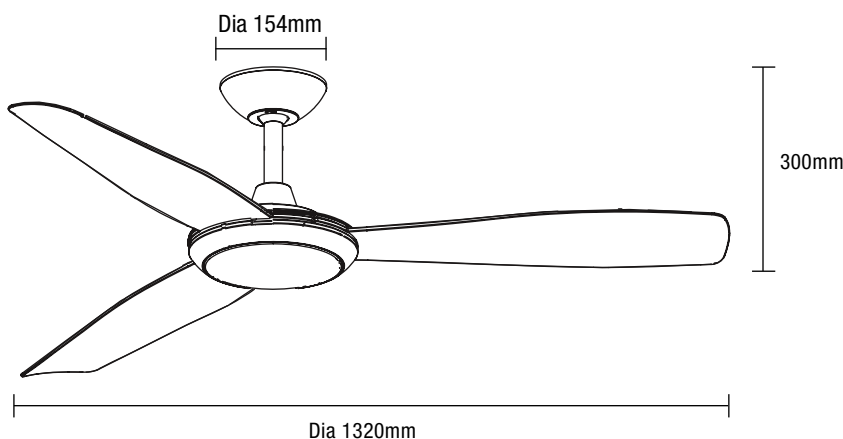

**40W 1320MM (52") DC CEILING FAN TRICOLOUR LED LIGHT
3 ABS BLADES WITH REMOTE CONTROL**

Model Numbers

MVDC1333MMR - Matt Black
MVDC1333WSR - White Satin

Features

- Brushless quiet and efficient 40W DC motor
- Low profile designed ideal for indoor applications
- ABS body and canopy with polycarbonate lens cover
- Air movement up to 17,640m³/hr
- Blade pitch 14°
- Hangsure canopy up to 15° maximum
- Fully reversible for summer and winter mode from remote control
- Supplied with 5 speed remote control and timer with up to 8 hour timer control mode
- 18W tricolour LED with 3 step switch dimming
- Switchable colour temperature between 3000K, 4000K & 5000K

DIMENSIONS

Aust/NZ Approval No.
SAA-212255-EA

40W 1320MM (52") DC CEILING FAN TRICOLOUR LED LIGHT 3 ABS BLADES WITH REMOTE CONTROL

PACKAGING

SPECIFICATIONS

Model Name	Viper
Model Numbers	MVDC1333MMR - Matt Black MVDC1333WSR - White Satin
Air Movement m³/hr	17,640m ³ /hr
Motor	DC
Power Wattage	40W
Voltage	220-240V 50Hz
Materials / Blade	ABS body and canopy with polycarbonate lens cover
Number of Blades	3 ABS blades
Blade Pitch	14°
Hangsure Canopy	Maximum 15°
Lighting Wattage / Type	18W LED
Colour Temperature	3000K / 4000K / 5000K
Lumens Output	1880lm / 2120lm / 2020lm
Rated Lifetime	35,000 hours @ Ta25°C
Dimmable	3 step dimming
Control	Supplied with 5 speed remote control and timer

SHIPPING

Packaging Size	285(H) x 315(W) x 700(L)mm (MVDC133MMR) 285(H) x 315(W) x 700(L)mm (MVDC133WSR)
Carton Quantity	1
Gross Weight	6.2Kg (MVDC133MMR) 6.2Kg (MVDC133WSR)

AVAILABLE COLOURS

● Matt Black