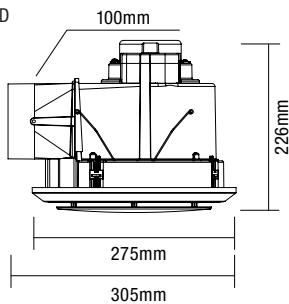

DIMENSIONS

Round 240 LED