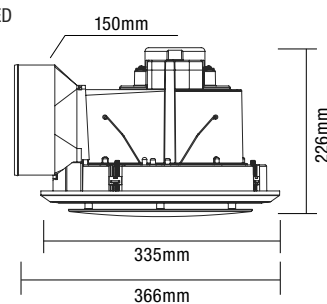

2
YEAR
Replacement
Warranty

IPX4
Ingress
Protection

Ultra Low
Profile

Tricolour

Class II

DIMENSIONS

Round 240 LED

Round 295 LED

25W / 45W EXHAUST FAN ROUND TRICOLOUR LED LIGHT

PACKAGING

SPECIFICATIONS

Model Name	Saturn 240 / Saturn 295
Model Numbers	MXFSLR20M - Matt Black MXFSLR20W - Matt White MXFSLR25M - Matt Black MXFSLR25W - Matt White
Air Extraction m³/hr	180m ³ /hr / 443m ³ /hr
Power Wattage	25W / 45W
Voltage / Frequency	220-240 50-60Hz
Materials / Housing	Polypropylene
Cutout Size	Dia 240mm / 295mm
Decibel Rating	<45dB
Lighting Wattage / Type	17W LED
Colour Temperature	3000K / 4000K / 5000K
Lumens Output	900lm / 1050lm / 900lm - Saturn 240 1200lm / 1400lm / 1200lm - Saturn 295
Minimum Ceiling Depth	220mm
Ducting Size	100mm / 150mm
Accessories Included	900mm flex and plug

SHIPPING

Model Numbers	Carton Size				Carton Gross Weight (Kg)
	H (mm)	W (mm)	L (mm)	Carton Quantity	
MXFSLR20M	330	305	220	4	15
MXFSLR20W	330	305	220	4	15
MXFSLR25M	375	360	220	4	20
MXFSLR25W	375	360	220	4	20