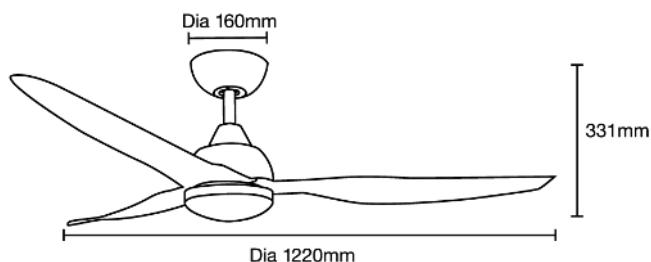

45W 1220MM (48") SMART DC CEILING FAN 3 ABS BLADES WITH WIFI REMOTE CONTROL + LED LIGHT

SPECIFICATIONS

Model Name	Avoca DC
Model Numbers	MADC1233WWR Matt White MADC1233MMR Matt Black MADC1233WOR Matt White/Oak
Power Wattage / Motor	45W DC
Voltage / Frequency	220-240Va.c. 50-60Hz
Air Movement (m³/hr)	
Maximum RPM	Up to 235 RPM
Airflow Efficiency	Up to 234m³/hr per watt
Speed 6 (Highest)	10,530m³/hr
Speed 5	9,500m³/hr
Speed 4	8,100m³/hr
Speed 3	7,050m³/hr
Speed 2	4,800m³/hr
Speed 1 (Lowest)	2,800m³/hr
Materials / Blade	ABS blade
Number of Blades	3
Blade Pitch	10°
Hangsure Canopy	15°
Lighting Wattage / Type	20W LED
Colour Temperature	2700K to 6000K
Lumens Output	Up to 2500lm
Rated Lifetime	50,000 hours @ Ta25°C
Dimmable	Variable dimming

REMOTE CONTROL

Control	
Light	On/off
CCT	2700K/3000K/4000K/5000K/6000K
Fan	Off only
Fan Speed Setting	6
Other Features	Summer/winter reverse mode Breeze mode Sleep mode
Timer	Off only - 1hr, 4hr or 8hr
Power	1 x A23 12V batteries (supplied)
Size	145 x 42mm
Radio Frequency	433Mhz

SHIPPING

Model Numbers	Carton Size			Carton Quantity	Carton Gross Weight (Kg)
	H (mm)	W (mm)	L (mm)		
MADC1233WWR	240	280	685	1	6.5
MADC1233MMR	240	280	685	1	6.5
MADC1233WOR	240	280	685	1	6.5

INSTALLATION

Installation	By licensed electrician only
Warranty	6* year warranty (*3 year in-home + additional 3 year replacement on the motor only)

DIMENSIONS

* Product must be installed by licensed electrician if not warranty will be void. Visit website for further information regarding warranty terms and conditions. Specification and imagery subject to change without prior notice. Last updated Sept 2023.

Aust/NZ Approval No.
SGS-220783-EA