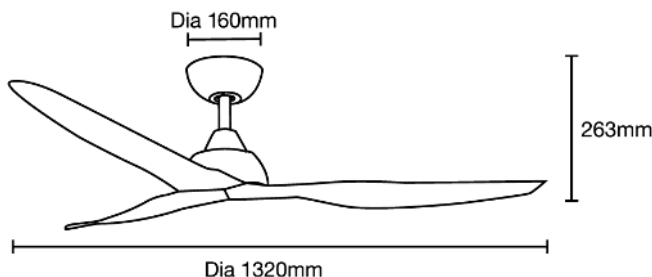

45W 1320MM (52") SMART DC CEILING FAN 3 ABS BLADES WITH WIFI REMOTE CONTROL

SPECIFICATIONS

Model Name	Avoca DC
Model Numbers	MADC133WWR Matt White MADC133MMR Matt Black MADC133WOR Matt White/Oak
Power Wattage / Motor	45W DC
Voltage / Frequency	220-240Va.c. 50-60Hz
Air Movement (m³/hr)	
Maximum RPM	Up to 215 RPM
Airflow Efficiency	Up to 234m³/hr per watt
Speed 6 (Highest)	10,530m³/hr
Speed 5	9,500m³/hr
Speed 4	8,100m³/hr
Speed 3	7,050m³/hr
Speed 2	4,800m³/hr
Speed 1 (Lowest)	2,800m³/hr
Materials / Blade	ABS blade
Number of Blades	3
Blade Pitch	10°
Hangsure Canopy	15°
Lighting Wattage / Type	N/A
Colour Temperature	N/A
Lumens Output	N/A
Rated Lifetime	N/A
Dimmable	N/A

REMOTE CONTROL

Control	
Light	N/A
CCT	N/A
Fan	Off only
Fan Speed Setting	6
Other Features	Summer/winter reverse mode Breeze mode Sleep mode
Timer	Off only - 1hr, 4hr or 8hr
Power	1 x A23 12V batteries (supplied)
Size	145 x 42mm
Radio Frequency	433Mhz

SHIPPING

Model Numbers	Carton Size			Carton Quantity	Carton Gross Weight (Kg)
	H (mm)	W (mm)	L (mm)		
MADC133WWR	240	280	685	1	6
MADC133MMR	240	280	685	1	6
MADC133WOR	240	280	685	1	6

INSTALLATION

Installation	By licensed electrician only
Warranty	6* year warranty (*3 year in-home + additional 3 year replacement on the motor only)

DIMENSIONS

* Product must be installed by licensed electrician if not warranty will be void. Visit website for further information regarding warranty terms and conditions. Specification and imagery subject to change without prior notice. Last updated Sept 2023.

Aust/NZ Approval No.
SGS-220783-EA