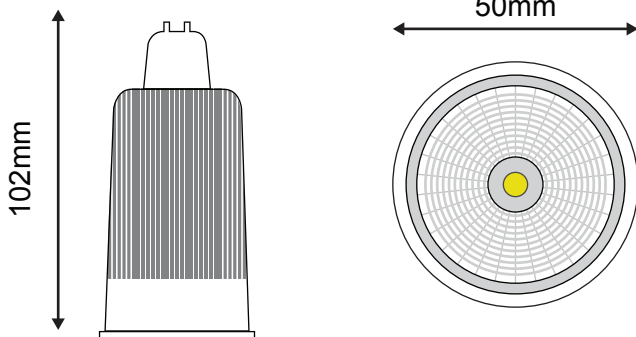

LED Globes

BOSS GU10 3000K

The Boss GU10 LED globe is suitable for most general purpose lighting environments and replaces existing 50W halogen globes in down light frames. Replacing the globes is easy, as it only requires swapping out existing globes as you would with a standard halogen. The COB LED design makes the GU10 look identical to 50W halogen globes, seamlessly integrating throughout your household. The Boss GU10 is also a replacement globe for the Profile Plus series of bathroom heaters as well as the Linear bathroom heater range.

TECHNICAL INFORMATION

Power: 9W
CCT: 3000K (Warm White)
Lumens: 630 lm
Beam Angle: 60°
Size (mm): 50 x 97
CRI: ≥85

DIAGRAMS

MBGU3060 (Non-dimmable)
MBGU3060D (Dimmable)