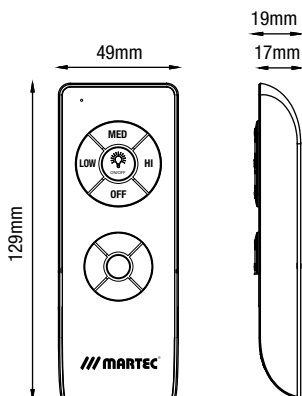

DIMENSIONS

SPECIFICATIONS

| | |
|-------------------------------------------|--------------------------------------------------|
| Model Name | Pulse Smart Remote Control |
| Model Number | MPWIFI - White |
| Receiver Rated Voltage / Frequency | 220-240Va.c. / 50Hz |
| Control Type | Remote, app and voice |
| Fan Function | On / Off |
| Fan Speed | 3 speed |
| Timer | 1-12hr via app, 1, 2, 4 or 8 hours via remote |
| Light Function | On / Off |
| Transmitter Power | 2 x AAA batteries (supplied) |

SHIPPING

| Model Numbers | Carton Size | | | Carton Quantity | Carton Gross Weight |
|---------------|-------------|--------|--------|-----------------|---------------------|
| | H (mm) | W (mm) | L (mm) | | |
| MPWIFI | 318 | 195 | 200 | 10 | 3.5 |