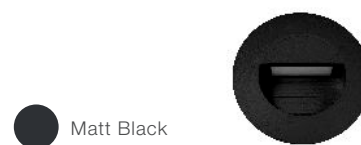

Matt Black

Model	Colour	Barcode
MLXC33W	White	

Model	Colour	Barcode
MLXC33M	Matt Black