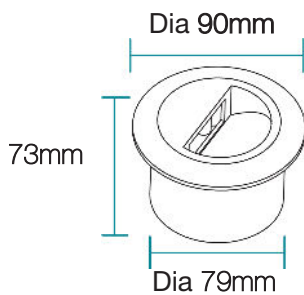

2  
YEAR  
Replacement  
Warranty

Non  
Dimmable

IP  
54  
Ingress  
Protection

30,000  
HOURS  
LED Lifetime

Class I

**DIMENSIONS**

3W

Aust/NZ Approval No.  
SAA No. GMA-514153

### SHIPPING

Model Numbers	Carton Size			Carton Quantity	Carton Gross Weight (Kg)
	H (mm)	W (mm)	L (mm)		
MLXC33W	305	210	320	30	11
MLXC33M	305	210	320	30	11

### SPECIFICATIONS

<b>Model Name</b>	Circa
<b>Model Numbers</b>	MLXC33W - White MLXC33M - Matt Black
<b>Power Wattage</b>	3W
<b>Voltage</b>	220-240V 50Hz
<b>Materials / Housing</b>	Powder coated
<b>Colour Temperature</b>	3000K
<b>Lumens Output</b>	100lm
<b>IP Rating</b>	IP54
<b>Beam Angle</b>	90°
<b>CRI</b>	Ra>80
<b>Rated Lifetime</b>	30,000 hours @ Ta25°C