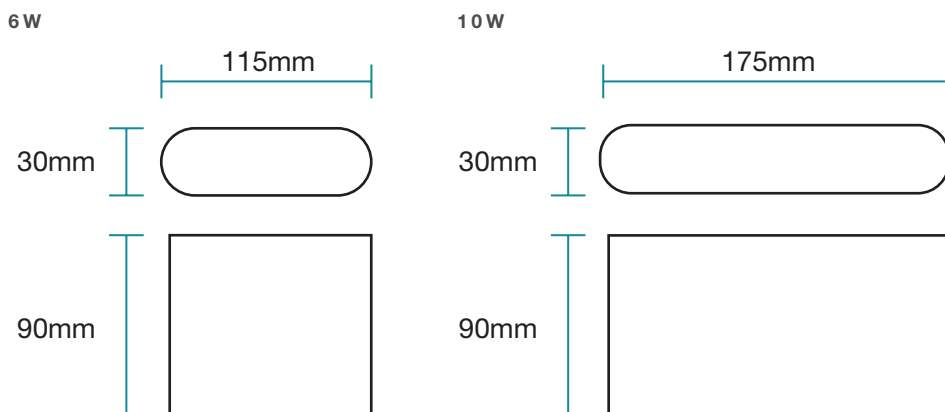

### Features

- Modern and robust designed for a wide range of applications both indoor and outdoor
- Ideal lighting solution for areas around the house, pathways and entrance areas
- IP54 rated up/down wall light features 2 high output LEDs (2x3W) or (2x5W)
- Powder coated aluminium housing with glass diffuser
- Switchable colour temperature 3000K, 4000K and 5000K
- Supplied with terminal block and mounting plate for easy installation

### DIMENSIONS

### SPECIFICATIONS

<b>Model Name</b>	Integra
<b>Model Numbers</b>	MLXI3456W - White MLXI3456M - Matt Black MLXI34510W - White MLXI34510M - Matt Black
<b>Power Wattage</b>	6W 10W
<b>Voltage</b>	220-240V 50Hz
<b>Materials / Housing</b>	Powder coated aluminium
<b>Colour Temperature</b>	3000K / 4000K / 5000K
<b>Lumens Output</b>	350lm (MLXI3456W & MLXI3456M) 635lm (MLXI34510W & MLXI34510M)
<b>IP Rating</b>	IP54
<b>Beam Angle</b>	150°
<b>CRI</b>	Ra>80
<b>Rated Lifetime</b>	30,000 hours @ Ta25°C

### SHIPPING

<b>Packaging Size</b>	125(H) x 40(W) x 110(L)mm (MLXI3456W) 125(H) x 40(W) x 110(L)mm (MLXI3456M) 185(H) x 40(W) x 110(L)mm (MLXI34510W) 185(H) x 40(W) x 110(L)mm (MLXI34510M)
<b>Carton Quantity</b>	10
<b>Gross Weight</b>	4.5Kg (MLXI3456W) 4.5Kg (MLXI3456M) 6.5Kg (MLXI34510W) 6.5Kg (MLXI34510M)