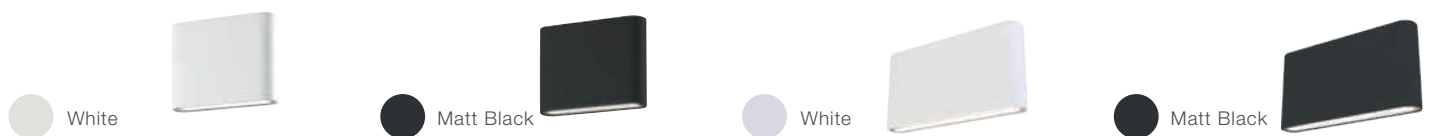

AVAILABLE COLOURS

Model	Colour	Barcode
MLXI3456W	White	9 312375 906452
MLXI3456M	Matt Black	9 312375 906445

Model	Colour	Barcode
MLXI34510W	White	9 312375 906476
MLXI34510M	Matt Black	9 312375 906469