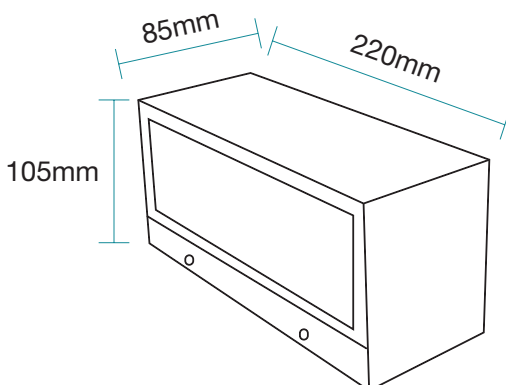

DIMENSIONS