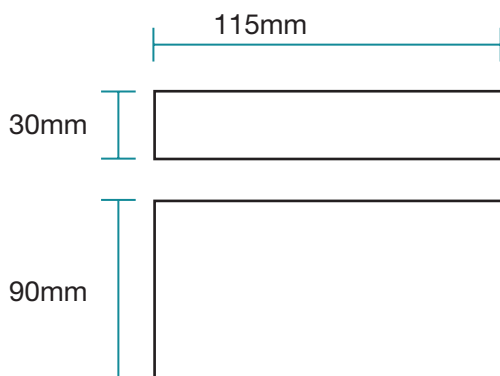

6W / 10W LED WALL LIGHT TRICOLOUR

Model Numbers

- MLXM3456W - White
- MLXM3456M - Matt Black
- MLXM34510W - White
- MLXM34510M - Matt Black

Features

- Modern and robust designed for a wide range of applications both indoor and outdoor
- Ideal lighting solution for areas around the house, pathways and entrance areas
- IP54 rated up/down wall light features 2 high output LEDs (2x3W) or (2x5W)
- Powder coated aluminium housing and glass diffuser
- Switchable colour temperature 3000K, 4000K and 5000K
- Supplied with terminal block and mounting plate for easy installation

10 W

Aust/NZ Approval No.
SAA No. GMA-514153

6W / 10W LED WALL LIGHT TRICOLOUR

SHIPPING

Model Numbers	Carton Size			Carton Quantity	Carton Gross Weight (Kg)
	H (mm)	W (mm)	L (mm)		
MLXM3456W	125	40	110	10	4.5
MLXM3456M	125	40	110	10	4.5
MLXM34510W	185	40	110	10	6.5
MLXM34510M	185	40	110	10	6.5

SPECIFICATIONS

Model Name	Modus
Model Numbers	MLXM3456W - White MLXM3456M - Matt Black MLXM34510W - White MLXM34510M - Matt Black
Power Wattage	6W 10W
Voltage	220-240V 50Hz
Materials / Housing	Powder coated aluminium
Colour Temperature	3000K / 4000K / 5000K
Lumens Output	350lm (MLXM3456W & MLXM3456M) 635lm (MLXM34510W & MLXM34510M)
IP Rating	IP54
Beam Angle	150°
CRI	Ra>80
Rated Lifetime	30,000 hours @ Ta25°C