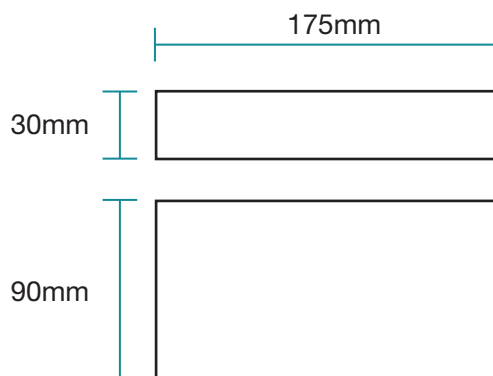

6W / 10W LED WALL LIGHT TRICOLOUR

Model Numbers

- MLXM3456W - White
- MLXM3456M - Matt Black
- MLXM34510W - White
- MLXM34510M - Matt Black

Features

- Modern and robust designed for a wide range of applications both indoor and outdoor
- Ideal lighting solution for areas around the house, pathways and entrance areas
- IP54 rated up/down wall light features 2 high output LEDs (2x3W) or (2x5W)
- Powder coated aluminium housing and glass diffuser
- Switchable colour temperature 3000K, 4000K and 5000K
- Supplied with terminal block and mounting plate for easy installation

10 W

Aust/NZ Approval No.
SAA No. GMA-514153

6W / 10W LED WALL LIGHT TRICOLOUR

SHIPPING

Model Numbers	Carton Size			Carton Quantity	Carton Gross Weight (Kg)
	H (mm)	W (mm)	L (mm)		
MLXM3456W	125	40	110	10	4.5
MLXM3456M	125	40	110	10	4.5
MLXM34510W	185	40	110	10	6.5
MLXM34510M	185	40	110	10	6.5

SPECIFICATIONS

Model Name	Modus
Model Numbers	MLXM3456W - White MLXM3456M - Matt Black MLXM34510W - White MLXM34510M - Matt Black
Power Wattage	6W 10W
Voltage	220-240V 50Hz
Materials / Housing	Powder coated aluminium
Colour Temperature	3000K / 4000K / 5000K
Lumens Output	350lm (MLXM3456W & MLXM3456M) 635lm (MLXM34510W & MLXM34510M)
IP Rating	IP54
Beam Angle	150°
CRI	Ra>80
Rated Lifetime	30,000 hours @ Ta25°C