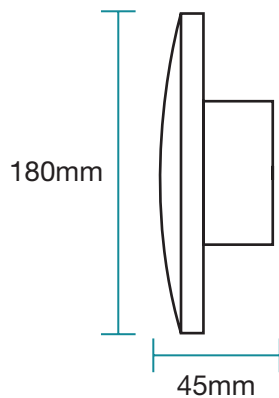

9 W

Aust/NZ Approval No.
SAA No. GMA-514153

6W / 9W LED WALL LIGHT TRICOLOUR

SHIPPING

Model Numbers	Carton Size			Carton Quantity	Carton Gross Weight (Kg)
	H (mm)	W (mm)	L (mm)		
MLXT3458W	145	60	145	10	4.5
MLXT3458M	145	60	145	10	4.5
MLXT3459W	190	60	190	10	7
MLXT3459M	190	60	190	10	7

SPECIFICATIONS

Model Name	Torino
Model Numbers	MLXT3458W - White MLXT3458M - Matt Black MLXT3459W - White MLXT3459M - Matt Black
Power Wattage	6W 9W
Voltage	220-240V 50Hz
Materials / Housing	Powder coated aluminium
Colour Temperature	3000K / 4000K / 5000K
Lumens Output	490lm (MLXT3458W & MLXT3458M) 710lm (MLXT3459W & MLXT3459M)
IP Rating	IP54
CRI	Ra>80
Rated Lifetime	30,000 hours