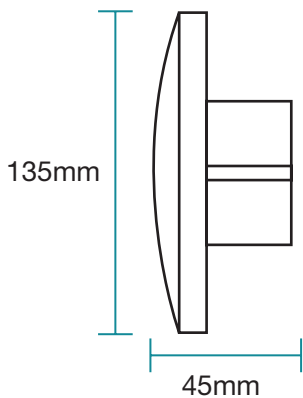

9 W

Aust/NZ Approval No.
SAA No. GMA-514153

6W / 9W LED WALL LIGHT TRICOLOUR

SHIPPING

Model Numbers	Carton Size			Carton Quantity	Carton Gross Weight (Kg)
	H (mm)	W (mm)	L (mm)		
MLXT3458W	145	60	145	10	4.5
MLXT3458M	145	60	145	10	4.5
MLXT3459W	190	60	190	10	7
MLXT3459M	190	60	190	10	7

SPECIFICATIONS

Model Name	Torino
Model Numbers	MLXT3458W - White MLXT3458M - Matt Black MLXT3459W - White MLXT3459M - Matt Black
Power Wattage	6W 9W
Voltage	220-240V 50Hz
Materials / Housing	Powder coated aluminium
Colour Temperature	3000K / 4000K / 5000K
Lumens Output	490lm (MLXT3458W & MLXT3458M) 710lm (MLXT3459W & MLXT3459M)
IP Rating	IP54
CRI	Ra>80
Rated Lifetime	30,000 hours