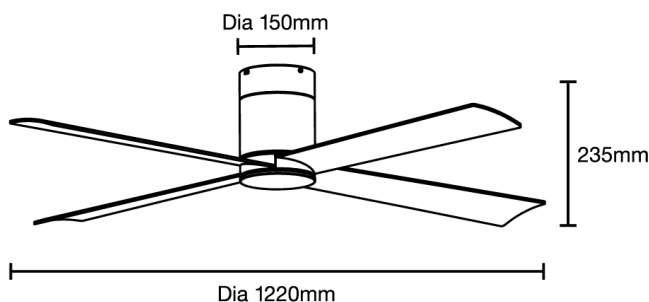

33W 1220MM (48") SMART DC CEILING FAN 4 ABS BLADES WITH WIFI REMOTE CONTROL

SPECIFICATIONS

Model Name	Carrara DC
Model Numbers	MCDC1243W Matt White MCDC1243M Matt Black
Power Wattage / Motor	33W DC
Voltage / Frequency	220-240Va.c. 50-60Hz
Air Movement (m³/hr)	
Maximum RPM	Up to 195 RPM
Airflow Efficiency	Up to 418m³/hr per watt
Speed 6 (Highest)	13,800m³/hr
Speed 5	11,270m³/hr
Speed 4	9,410m³/hr
Speed 3	7,250m³/hr
Speed 2	4,530m³/hr
Speed 1 (Lowest)	2,500m³/hr
Materials / Blade	ABS blade
Number of Blades	4
Blade Pitch	15°
Hangsure Canopy	N/A (flat surface level installation only)
Lighting Wattage / Type	N/A
Colour Temperature	N/A
Lumens Output	N/A
Rated Lifetime	N/A
Dimmable	N/A

REMOTE CONTROL

Control	
Light	N/A
CCT	N/A
Fan	Off only
Fan Speed Setting	6
Other Features	Summer/winter reverse mode Breeze mode Sleep mode
Timer	Off only - 1hr, 4hr or 8hr
Power	1 x A23 12V batteries
Size	145 x 42mm
Radio Frequency	433Mhz

SHIPPING

Model Numbers	Carton Size			Carton Quantity	Carton Gross Weight (Kg)
	H (mm)	W (mm)	L (mm)		
MCDC124W	280	200	600	1	5.1
MCDC124M	280	200	600	1	5.1

INSTALLATION

Installation	By licensed electrician only
Warranty	6* year warranty (*3 year in-home + additional 3 year replacement on the motor only)

DIMENSIONS

* Product must be installed by licensed electrician if not warranty will be void. Visit website for further information regarding warranty terms and conditions. Specification and imagery subject to change without prior notice. Last updated Sept 2023.

Aust/NZ Approval No.
GMA-516648-EA