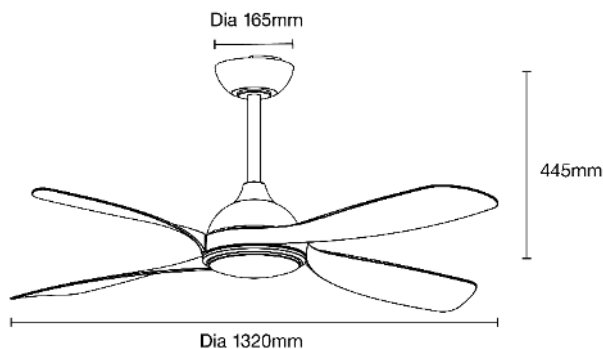

40W 1320MM (52") SMART DC CEILING FAN 4 ABS BLADES WITH WIFI REMOTE CONTROL + LED LIGHT

SPECIFICATIONS

Model Name	Hampton DC	
Model Numbers	MHDC1343W	Matt White
	MHDC1343M	Matt Black
	MHDC1343WO	Matt White/Oak
Power Wattage / Motor	40W DC	
Voltage / Frequency	220-240Va.c. 50-60Hz	
Air Movement (m³/hr)		
Maximum RPM	Up to 220 RPM	
Airflow Efficiency	Up to 390m³/hr per watt	
Speed 6 (Highest)	15,600m³/hr	
Speed 5	12,700m³/hr	
Speed 4	9,260m³/hr	
Speed 3	7,900m³/hr	
Speed 2	6,440m³/hr	
Speed 1 (Lowest)	4,860m³/hr	
Materials / Blade	ABS blade	
Number of Blades	4	
Blade Pitch	14°	
Hangsure Canopy	10°	
Lighting Wattage / Type	18W LED	
Colour Temperature	2700K to 6000K	
Lumens Output	Up to 1950lm	
Rated Lifetime	30,000 hours @ Ta25°C	
Dimmable	Variable dimming	

REMOTE CONTROL

Control	
Light	On/off
CCT	2700K/3000K/4000K/5000K/6000K
Fan	Off only
Fan Speed Setting	6
Other Features	Summer/winter reverse mode Breeze mode Sleep mode
Timer	Off only - 1hr, 4hr or 8hr
Power	1 x A23 12V batteries (supplied)
Size	145 x 42mm
Radio Frequency	433Mhz

SHIPPING

Model Numbers	Carton Size			Carton Quantity	Carton Gross Weight (Kg)
	H (mm)	W (mm)	L (mm)		
MHDC1343W	265	400	785	1	6.8
MHDC1343M	265	400	785	1	6.8
MHDC1343WO	265	400	785	1	6.8

INSTALLATION

Installation	By licensed electrician only
Warranty	6* year warranty (*3 year in-home + additional 3 year replacement on the motor only)

DIMENSIONS

* Product must be installed by licensed electrician if not warranty will be void. Visit website for further information regarding warranty terms and conditions. Specification and imagery subject to change without prior notice. Last updated Sept 2023.

Aust/NZ Approval No.
GMA-517404-EA