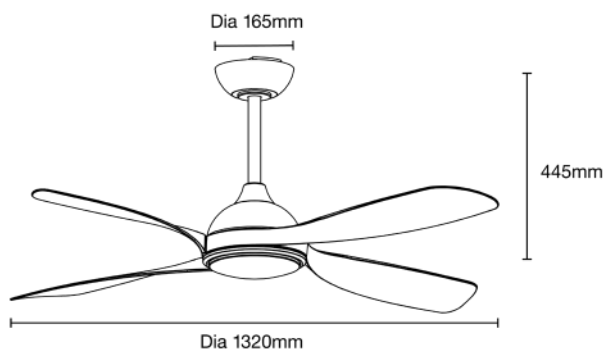

40W 1320MM (52") SMART DC CEILING FAN 4 ABS BLADES WITH WIFI REMOTE CONTROL + LED LIGHT

SPECIFICATIONS

Model Name	Hampton DC	
Model Numbers	MHDC1343W	Matt White
	MHDC1343M	Matt Black
	MHDC1343WO	Matt White/Oak
Power Wattage / Motor	40W DC	
Voltage / Frequency	220-240Va.c. 50-60Hz	
Air Movement (m³/hr)		
Maximum RPM	Up to 220 RPM	
Airflow Efficiency	Up to 390m³/hr per watt	
Speed 6 (Highest)	15,600m³/hr	
Speed 5	12,700m³/hr	
Speed 4	9,260m³/hr	
Speed 3	7,900m³/hr	
Speed 2	6,440m³/hr	
Speed 1 (Lowest)	4,860m³/hr	
Materials / Blade	ABS blade	
Number of Blades	4	
Blade Pitch	14°	
Hangsure Canopy	10°	
Lighting Wattage / Type	18W LED	
Colour Temperature	2700K to 6000K	
Lumens Output	Up to 1950lm	
Rated Lifetime	30,000 hours @ Ta25°C	
Dimmable	Variable dimming	

REMOTE CONTROL

Control	
Light	On/off
CCT	2700K/3000K/4000K/5000K/6000K
Fan	Off only
Fan Speed Setting	6
Other Features	Summer/winter reverse mode Breeze mode Sleep mode
Timer	Off only - 1hr, 4hr or 8hr
Power	1 x A23 12V batteries (supplied)
Size	145 x 42mm
Radio Frequency	433Mhz

SHIPPING

Model Numbers	Carton Size			Carton Quantity	Carton Gross Weight (Kg)
	H (mm)	W (mm)	L (mm)		
MHDC1343W	265	400	785	1	6.8
MHDC1343M	265	400	785	1	6.8
MHDC1343WO	265	400	785	1	6.8

INSTALLATION

Installation	By licensed electrician only
Warranty	6* year warranty (*3 year in-home + additional 3 year replacement on the motor only)

DIMENSIONS

* Product must be installed by licensed electrician if not warranty will be void. Visit website for further information regarding warranty terms and conditions. Specification and imagery subject to change without prior notice. Last updated Sept 2023.

Aust/NZ Approval No. SAA-