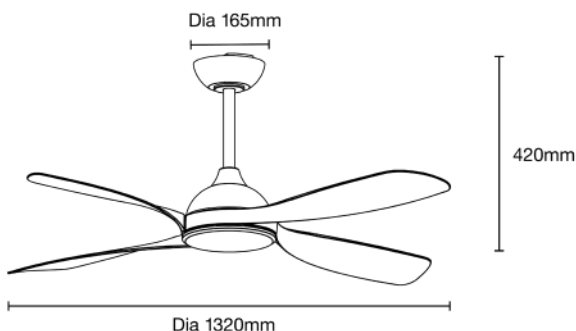

40W 1320MM (52") SMART DC CEILING FAN 4 ABS BLADES WITH WIFI REMOTE CONTROL

SPECIFICATIONS

Model Name	Hampton DC	
Model Numbers	MHDC134W	Matt White
	MHDC134M	Matt Black
	MHDC134WO	Matt White/Oak
Power Wattage / Motor	40W DC	
Voltage / Frequency	220-240Va.c. 50-60Hz	
Air Movement (m³/hr)		
Maximum RPM	Up to 220 RPM	
Airflow Efficiency	Up to 390m³/hr per watt	
Speed 6 (Highest)	15,600m³/hr	
Speed 5	12,700m³/hr	
Speed 4	9,260m³/hr	
Speed 3	7,900m³/hr	
Speed 2	6,440m³/hr	
Speed 1 (Lowest)	4,860m³/hr	
Materials / Blade	ABS blade	
Number of Blades	4	
Blade Pitch	14°	
Hangsure Canopy	10°	
Lighting Wattage / Type	N/A	
Colour Temperature	N/A	
Lumens Output	N/A	
Rated Lifetime	N/A	
Dimmable	N/A	

REMOTE CONTROL

Control	
Light	N/A
CCT	N/A
Fan	Off only
Fan Speed Setting	6
Other Features	Summer/winter reverse mode Breeze mode Sleep mode
Timer	Off only - 1hr, 4hr or 8hr
Power	1 x A23 12V batteries (supplied)
Size	145 x 42mm
Radio Frequency	433Mhz

SHIPPING

Model Numbers	Carton Size			Carton Quantity	Carton Gross Weight (Kg)
	H (mm)	W (mm)	L (mm)		
MHDC134W	265	400	785	1	6.5
MHDC134M	265	400	785	1	6.5
MHDC134WO	265	400	785	1	6.5

INSTALLATION

Installation	By licensed electrician only
Warranty	6* year warranty (*3 year in-home + additional 3 year replacement on the motor only)

DIMENSIONS

* Product must be installed by licensed electrician if not warranty will be void.
Visit website for further information regarding warranty terms and conditions.
Specification and imagery subject to change without prior notice. Last updated Sept 2023.

Aust/NZ Approval No.
SAA-