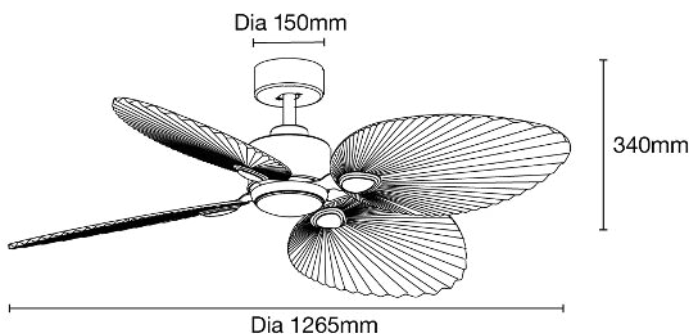

32W 1265MM (50") SMART DC CEILING FAN 4 ABS BLADES WITH WIFI REMOTE CONTROL + LED LIGHT

SPECIFICATIONS

Model Name	Kingston DC
Model Numbers	MKDC1243W Matt White/White Wash MKDC1243OB Old Bronze/Walnut
Power Wattage / Motor	32W DC
Voltage / Frequency	220-240Va.c. 50-60Hz
Air Movement (m³/hr)	
Maximum RPM	Up to 220 RPM
Airflow Efficiency	Up to 260m³/hr per watt
Speed 6 (Highest)	9,200m³/hr
Speed 5	8,082m³/hr
Speed 4	6,701m³/hr
Speed 3	5,927m³/hr
Speed 2	5,032m³/hr
Speed 1 (Lowest)	3,545m³/hr
Materials / Blade	ABS blade
Number of Blades	4
Blade Pitch	12°
Hangsure Canopy	15°
Lighting Wattage / Type	20W LED
Colour Temperature	2700K to 6000K
Lumens Output	Up to 2420lm
Rated Lifetime	35,000 hours @ Ta25°C
Dimmable	Variable dimming

REMOTE CONTROL

Control	
Light	On/off
CCT	2700K/3000K/4000K/5000K/6000K
Fan	Off only
Fan Speed Setting	6
Other Features	Summer/winter reverse mode Breeze mode Sleep mode
Timer	Off only - 1hr, 4hr or 8hr
Power	1 x A23 12V batteries (supplied)
Size	145 x 42mm
Radio Frequency	433Mhz

SHIPPING

Model Numbers	Carton Size			Carton Quantity	Carton Gross Weight (Kg)
	H (mm)	W (mm)	L (mm)		
MKDC1243W	270	465	465	1	6.5
MKDC1243OB	270	465	465	1	6.5

INSTALLATION

Installation	By licensed electrician only
Warranty	6* year warranty (*3 year in-home + additional 3 year replacement on the motor only)

DIMENSIONS

* Product must be installed by licensed electrician if not warranty will be void. Visit website for further information regarding warranty terms and conditions. Specification and imagery subject to change without prior notice. Last updated October 2023.

Aust/NZ Approval No.
GMA-517332-EA