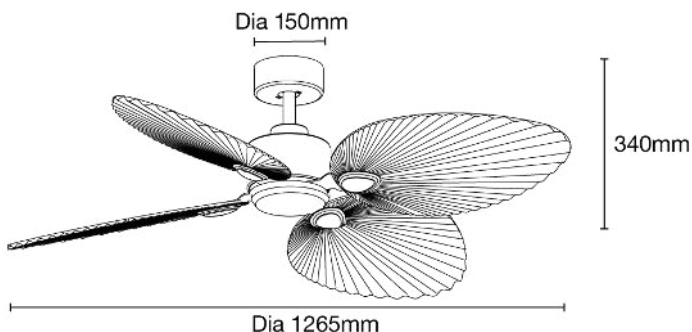

32W 1265MM (50") SMART DC CEILING FAN 4 ABS BLADES WITH WIFI REMOTE CONTROL

SPECIFICATIONS

Model Name	Kingston DC
Model Numbers	MKDC124W Matt White/White Wash MKDC124OB Old Bronze/Walnut
Power Wattage / Motor	32W DC
Voltage / Frequency	220-240Va.c. 50-60Hz
Air Movement (m³/hr)	
Maximum RPM	Up to 220 RPM
Airflow Efficiency	Up to 260m³/hr per watt
Speed 6 (Highest)	9,200m³/hr
Speed 5	8,082m³/hr
Speed 4	6,701m³/hr
Speed 3	5,927m³/hr
Speed 2	5,032m³/hr
Speed 1 (Lowest)	3,545m³/hr
Materials / Blade	ABS blade
Number of Blades	4
Blade Pitch	12°
Hangsure Canopy	15°
Lighting Wattage / Type	N/A
Colour Temperature	N/A
Lumens Output	N/A
Rated Lifetime	N/A
Dimmable	N/A

REMOTE CONTROL

Control	
Light	N/A
CCT	N/A
Fan	Off only
Fan Speed Setting	6
Other Features	Summer/winter reverse mode Breeze mode Sleep mode
Timer	Off only - 1hr, 4hr or 8hr
Power	1 x A23 12V batteries (supplied)
Size	145 x 42mm
Radio Frequency	433Mhz

SHIPPING

Model Numbers	Carton Size			Carton Quantity	Carton Gross Weight (Kg)
	H (mm)	W (mm)	L (mm)		
MKDC124W	270	465	465	1	6.5
MKDC124OB	270	465	465	1	6.5

INSTALLATION

Installation	By licensed electrician only
Warranty	6* year warranty (*3 year in-home + additional 3 year replacement on the motor only)

DIMENSIONS

* Product must be installed by licensed electrician if not warranty will be void. Visit website for further information regarding warranty terms and conditions. Specification and imagery subject to change without prior notice. Last updated Sept 2023.

Aust/NZ Approval No.
GMA-517332-EA