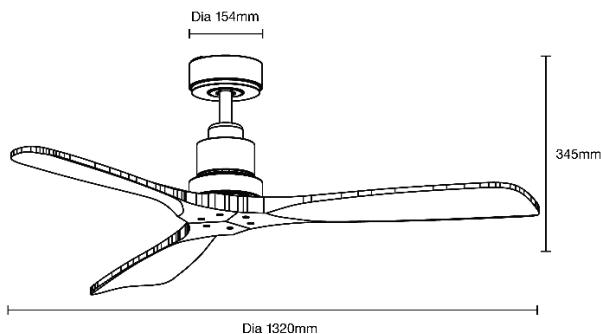

32W 1320MM (52") SMART DC CEILING FAN 3 SOLID TIMBER BLADES WITH WIFI REMOTE CONTROL

SPECIFICATIONS

Model Name	Mallorca DC
Model Numbers	MMDC133WN Matt White/Natural MMDC133MW Matt Black/Walnut
Power Wattage / Motor	32W DC
Voltage / Frequency	220-240Va.c. 50-60Hz
Air Movement (m³/hr)	
Maximum RPM	Up to 200 RPM
Airflow Efficiency	Up to 269m³/hr per watt
Speed 6 (Highest)	8,540m³/hr
Speed 5	7,995m³/hr
Speed 4	7,100m³/hr
Speed 3	6,250m³/hr
Speed 2	5,265m³/hr
Speed 1 (Lowest)	4,120m³/hr
Materials / Blade	Solid timber blade
Number of Blades	3
Blade Pitch	8°
Hangsure Canopy	15°
Lighting Wattage / Type	N/A
Colour Temperature	N/A
Lumens Output	N/A
Rated Lifetime	N/A
Dimmable	N/A

REMOTE CONTROL

Control	
Light	N/A
CCT	N/A
Fan	Off only
Fan Speed Setting	6
Other Features	Summer/winter reverse mode Breeze mode Sleep mode
Timer	Off only - 1hr, 4hr or 8hr
Power	1 x A23 12V batteries (supplied)
Size	145 x 42mm
Radio Frequency	433Mhz

SHIPPING

Model Numbers	Carton Size			Carton Quantity	Carton Gross Weight (Kg)
	H (mm)	W (mm)	L (mm)		
MMDC133WN	226	338	721	1	7
MMDC133MW	226	338	721	1	7

INSTALLATION

Installation	By licensed electrician only
Warranty	6* year warranty (*3 year in-home + additional 3 year replacement on the motor only)

DIMENSIONS

* Product must be installed by licensed electrician if not warranty will be void. Visit website for further information regarding warranty terms and conditions. Specification and imagery subject to change without prior notice. Last updated Sept 2023.

Aust/NZ Approval No. SAA-