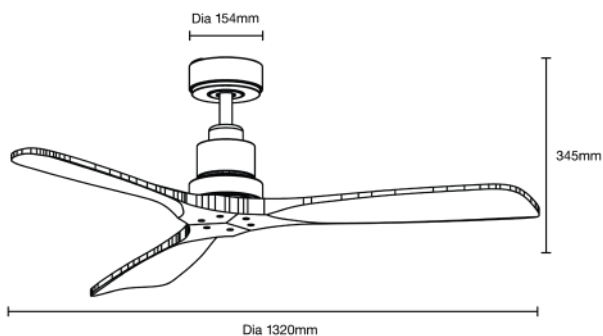

40W 1320MM (52") SMART DC CEILING FAN 3 SOLID TIMBER BLADES WITH WIFI REMOTE CONTROL

SPECIFICATIONS

Model Name	Mallorca DC
Model Numbers	MMDC133WN Matt White/Natural MMDC133MW Matt Black/Walnut
Power Wattage / Motor	40W DC
Voltage / Frequency	220-240Va.c. 50-60Hz
Air Movement (m³/hr)	
Maximum RPM	Up to 200 RPM
Airflow Efficiency	Up to 269m³/hr per watt
Speed 6 (Highest)	8,540m³/hr
Speed 5	7,995m³/hr
Speed 4	7,100m³/hr
Speed 3	6,250m³/hr
Speed 2	5,265m³/hr
Speed 1 (Lowest)	4,120m³/hr
Materials / Blade	Solid timber blade
Number of Blades	3
Blade Pitch	8°
Hangsure Canopy	15°
Lighting Wattage / Type	N/A
Colour Temperature	N/A
Lumens Output	N/A
Rated Lifetime	N/A
Dimmable	N/A

REMOTE CONTROL

Control	
Light	N/A
CCT	N/A
Fan	Off only
Fan Speed Setting	6
Other Features	Summer/winter reverse mode Breeze mode Sleep mode
Timer	Off only - 1hr, 4hr or 8hr
Power	1 x A23 12V batteries (supplied)
Size	145 x 42mm
Radio Frequency	433Mhz

SHIPPING

Model Numbers	Carton Size			Carton Quantity	Carton Gross Weight (Kg)
	H (mm)	W (mm)	L (mm)		
MMDC133WN	226	338	721	1	7
MMDC133MW	226	338	721	1	7

INSTALLATION

Installation	By licensed electrician only
Warranty	6* year warranty (*3 year in-home + additional 3 year replacement on the motor only)

DIMENSIONS

* Product must be installed by licensed electrician if not warranty will be void. Visit website for further information regarding warranty terms and conditions. Specification and imagery subject to change without prior notice. Last updated Sept 2023.

Aust/NZ Approval No. SAA-