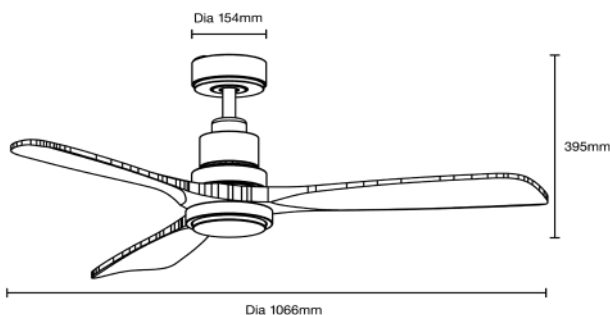

40W 1066MM (42") SMART DC CEILING FAN 3 SOLID TIMBER BLADES WITH WIFI REMOTE CONTROL + LED LIGHT

SPECIFICATIONS

Model Name	Mallorca Mini DC
Model Numbers	MMDC1033WN Matt White/Natural MMDC1033MW Matt Black/Walnut
Power Wattage / Motor	40W DC
Voltage / Frequency	220-240Va.c. 50-60Hz
Air Movement (m³/hr)	
Maximum RPM	Up to 240 RPM
Airflow Efficiency	Up to 269m³/hr per watt
Speed 6 (Highest)	8,540m³/hr
Speed 5	7,995m³/hr
Speed 4	7,100m³/hr
Speed 3	6,250m³/hr
Speed 2	5,265m³/hr
Speed 1 (Lowest)	4,120m³/hr
Materials / Blade	Solid timber blade
Number of Blades	3
Blade Pitch	8°
Hangsure Canopy	15°
Lighting Wattage / Type	20W LED
Colour Temperature	2700K to 6000K
Lumens Output	Up to 2120lm
Rated Lifetime	35,000 hours @ Ta25°C
Dimmable	Variable dimming

REMOTE CONTROL

Control	
Light	On/off
CCT	2700K/3000K/4000K/5000K/6000K
Fan	Off only
Fan Speed Setting	6
Other Features	Summer/winter reverse mode Breeze mode Sleep mode
Timer	Off only - 1hr, 4hr or 8hr
Power	1 x A23 12V batteries (supplied)
Size	145 x 42mm
Radio Frequency	433Mhz

SHIPPING

Model Numbers	Carton Size			Carton Quantity	Carton Gross Weight (Kg)
	H (mm)	W (mm)	L (mm)		
MMDC1033WN	226	338	721	1	7
MMDC1033MW	226	338	721	1	7

INSTALLATION

Installation	By licensed electrician only
Warranty	6* year warranty (*3 year in-home + additional 3 year replacement on the motor only)

DIMENSIONS

* Product must be installed by licensed electrician if not warranty will be void. Visit website for further information regarding warranty terms and conditions. Specification and imagery subject to change without prior notice. Last updated Sept 2023.

Aust/NZ Approval No.
SAA-