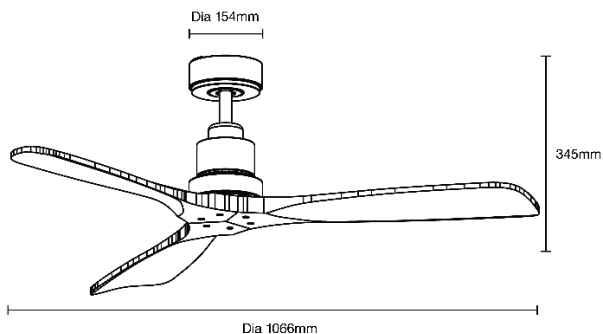

32W 1066MM (42") SMART DC CEILING FAN 3 SOLID TIMBER BLADES WITH WIFI REMOTE CONTROL

SPECIFICATIONS

Model Name	Mallorca Mini DC
Model Numbers	MMDC103WN Matt White/Natural MMDC103MW Matt Black/Walnut
Power Wattage / Motor	32W DC
Voltage / Frequency	220-240Va.c. 50-60Hz
Air Movement (m³/hr)	
Maximum RPM	Up to 240 RPM
Airflow Efficiency	Up to 269m³/hr per watt
Speed 6 (Highest)	8,540m³/hr
Speed 5	7,995m³/hr
Speed 4	7,100m³/hr
Speed 3	6,250m³/hr
Speed 2	5,265m³/hr
Speed 1 (Lowest)	4,120m³/hr
Materials / Blade	Solid timber blade
Number of Blades	3
Blade Pitch	8°
Hangsure Canopy	15°
Lighting Wattage / Type	N/A
Colour Temperature	N/A
Lumens Output	N/A
Rated Lifetime	N/A
Dimmable	N/A

REMOTE CONTROL

Control	
Light	N/A
CCT	N/A
Fan	Off only
Fan Speed Setting	6
Other Features	Summer/winter reverse mode Breeze mode Sleep mode
Timer	Off only - 1hr, 4hr or 8hr
Power	1 x A23 12V batteries (supplied)
Size	145 x 42mm
Radio Frequency	433Mhz

SHIPPING

Model Numbers	Carton Size			Carton Quantity	Carton Gross Weight (Kg)
	H (mm)	W (mm)	L (mm)		
MMDC103WN	226	338	721	1	7
MMDC103MW	226	338	721	1	7

INSTALLATION

Installation	By licensed electrician only
Warranty	6* year warranty (*3 year in-home + additional 3 year replacement on the motor only)

DIMENSIONS

* Product must be installed by licensed electrician if not warranty will be void. Visit website for further information regarding warranty terms and conditions. Specification and imagery subject to change without prior notice. Last updated Sept 2023.

Aust/NZ Approval No. SAA-