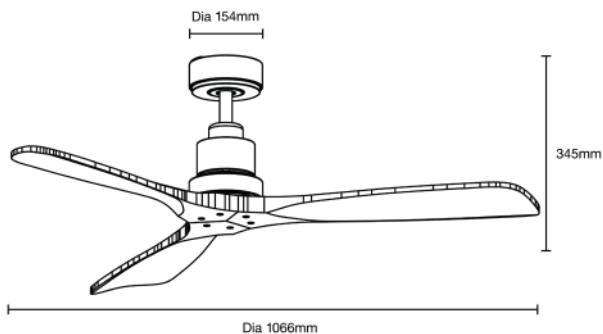

40W 1066MM (42") SMART DC CEILING FAN 3 SOLID TIMBER BLADES WITH WIFI REMOTE CONTROL

SPECIFICATIONS

Model Name	Mallorca Mini DC
Model Numbers	MMDC103WN Matt White/Natural MMDC103MW Matt Black/Walnut
Power Wattage / Motor	40W DC
Voltage / Frequency	220-240Va.c. 50-60Hz
Air Movement (m³/hr)	
Maximum RPM	Up to 240 RPM
Airflow Efficiency	Up to 269m³/hr per watt
Speed 6 (Highest)	8,540m³/hr
Speed 5	7,995m³/hr
Speed 4	7,100m³/hr
Speed 3	6,250m³/hr
Speed 2	5,265m³/hr
Speed 1 (Lowest)	4,120m³/hr
Materials / Blade	Solid timber blade
Number of Blades	3
Blade Pitch	8°
Hangsure Canopy	15°
Lighting Wattage / Type	N/A
Colour Temperature	N/A
Lumens Output	N/A
Rated Lifetime	N/A
Dimmable	N/A

REMOTE CONTROL

Control	
Light	N/A
CCT	N/A
Fan	Off only
Fan Speed Setting	6
Other Features	Summer/winter reverse mode Breeze mode Sleep mode
Timer	Off only - 1hr, 4hr or 8hr
Power	1 x A23 12V batteries (supplied)
Size	145 x 42mm
Radio Frequency	433Mhz

SHIPPING

Model Numbers	Carton Size			Carton Quantity	Carton Gross Weight (Kg)
	H (mm)	W (mm)	L (mm)		
MMDC103WN	226	338	721	1	7
MMDC103MW	226	338	721	1	7

INSTALLATION

Installation	By licensed electrician only
Warranty	6* year warranty (*3 year in-home + additional 3 year replacement on the motor only)

DIMENSIONS

* Product must be installed by licensed electrician if not warranty will be void. Visit website for further information regarding warranty terms and conditions. Specification and imagery subject to change without prior notice. Last updated Sept 2023.

Aust/NZ Approval No. SAA-