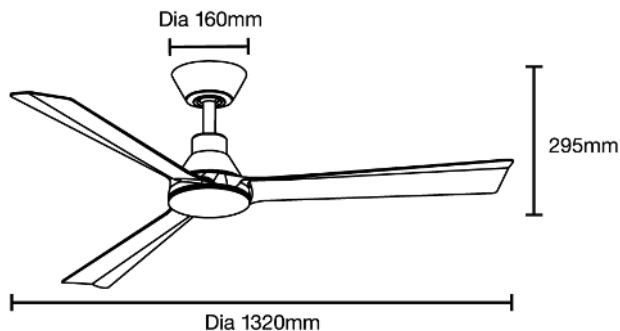

33W 1320MM (52") SMART DC CEILING FAN 3 ABS BLADES WITH WIFI REMOTE CONTROL

SPECIFICATIONS

Model Name	Riviera DC
Model Numbers	MRDC133W Matt White MRDC133M Matt Black MRDC133ACH Antique Bronze/ Charcoal*
Power Wattage / Motor	33W DC
Voltage / Frequency	220-240Va.c. 50-60Hz
Air Movement (m³/hr)	
Maximum RPM	Up to 220 RPM
Airflow Efficiency	Up to 369m³/hr per watt
Speed 6 (Highest)	12,000m³/hr
Speed 5	10,000m³/hr
Speed 4	8,000m³/hr
Speed 3	6,000m³/hr
Speed 2	4,000m³/hr
Speed 1 (Lowest)	2,000m³/hr
Materials / Blade	ABS blade
Number of Blades	3
Blade Pitch	13°
Hangsure Canopy	10°
Lighting Wattage / Type	N/A
Colour Temperature	N/A
Lumens Output	N/A
Rated Lifetime	N/A
Dimmable	N/A

REMOTE CONTROL

Control	
Light	N/A
CCT	N/A
Fan	Off only
Fan Speed Setting	6
Other Features	Summer/winter reverse mode Breeze mode Sleep mode
Timer	Off only - 1hr, 4hr or 8hr
Power	1 x A23 12V batteries (supplied)
Size	145 x 42mm
Radio Frequency	433Mhz

SHIPPING

Model Numbers	Carton Size			Carton Quantity	Carton Gross Weight (Kg)
	H (mm)	W (mm)	L (mm)		
MRDC133W	248	220	680	1	7
MRDC133M	248	220	680	1	7
MRDC133ACH	248	220	680	1	7

INSTALLATION

Installation	By licensed electrician only
Warranty	6* year warranty (*3 year in-home + additional 3 year replacement on the motor only)

DIMENSIONS

* Product must be installed by licensed electrician if not warranty will be void. Visit website for further information regarding warranty terms and conditions. Specification and imagery subject to change without prior notice. Last updated Sept 2023.

Aust/NZ Approval No. SAA-