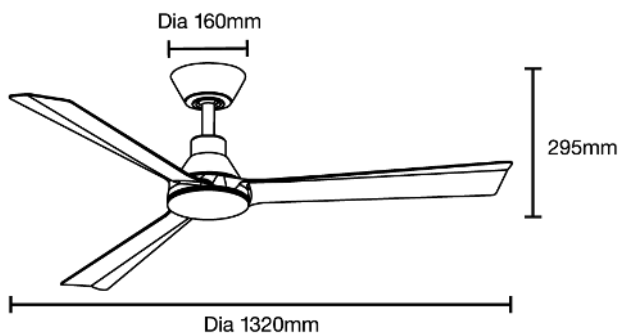

36W 1320MM (52") SMART DC CEILING FAN 3 ABS BLADES WITH WIFI REMOTE CONTROL

SPECIFICATIONS

Model Name	Riviera DC
Model Numbers	MRDC133W Matt White MRDC133M Matt Black MRDC133ACH Antique Bronze/ Charcoal
Power Wattage / Motor	36W DC
Voltage / Frequency	220-240Va.c. 50-60Hz
Air Movement (m³/hr)	
Maximum RPM	Up to 220 RPM
Airflow Efficiency	Up to 369m³/hr per watt
Speed 6 (Highest)	12,000m³/hr
Speed 5	10,000m³/hr
Speed 4	8,000m³/hr
Speed 3	6,000m³/hr
Speed 2	4,000m³/hr
Speed 1 (Lowest)	2,000m³/hr
Materials / Blade	ABS blade
Number of Blades	3
Blade Pitch	13°
Hangsure Canopy	10°
Lighting Wattage / Type	N/A
Colour Temperature	N/A
Lumens Output	N/A
Rated Lifetime	N/A
Dimmable	N/A

REMOTE CONTROL

Control	
Light	N/A
CCT	N/A
Fan	Off only
Fan Speed Setting	6
Other Features	Summer/winter reverse mode Breeze mode Sleep mode
Timer	Off only - 1hr, 4hr or 8hr
Power	1 x A23 12V batteries (supplied)
Size	145 x 42mm
Radio Frequency	433Mhz

SHIPPING

Model Numbers	Carton Size			Carton Quantity	Carton Gross Weight (Kg)
	H (mm)	W (mm)	L (mm)		
MRDC133W	248	220	680	1	7
MRDC133M	248	220	680	1	7
MRDC133ACH	248	220	680	1	7

INSTALLATION

Installation	By licensed electrician only
Warranty	6* year warranty (*3 year in-home + additional 3 year replacement on the motor only)

DIMENSIONS

* Product must be installed by licensed electrician if not warranty will be void.
Visit website for further information regarding warranty terms and conditions.
Specification and imagery subject to change without prior notice. Last updated Sept 2023.

Aust/NZ Approval No.
SAA-