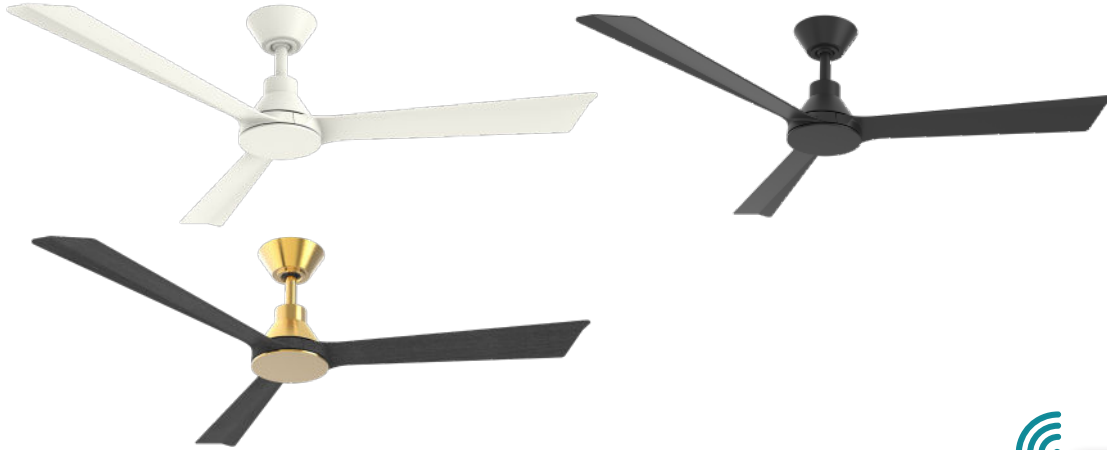

36W 1320MM (52") SMART DC CEILING FAN 3 ABS BLADES WITH WIFI REMOTE CONTROL

Warranty

DC Motor

Wi-Fi

Indoor
Use Only

Summer/
Winter
Reverse
Function

Scan for
product
information

Model Numbers

MRDC133W	Matt White
MRDC133M	Matt Black
MRDC133ACH	Antique Bronze/Charcoal

Features

- Brushless quiet and efficient 36W DC motor
- WiFi connectivity and operate via Smart Life application
- Low ceiling and slimline designed ideal for indoor applications
- Unique comfort sleep and breeze mode + 6 other speed settings
- Steel body and canopy with ABS blades
- Fully reversible for summer and winter mode from remote control

36W 1320MM (52") SMART DC CEILING FAN 3 ABS BLADES WITH WIFI REMOTE CONTROL

SPECIFICATIONS

Model Name	Riviera DC
Model Numbers	MRDC133W Matt White MRDC133M Matt Black MRDC133ACH Antique Bronze/ Charcoal
Power Wattage / Motor	36W DC
Voltage / Frequency	220-240Va.c. 50-60Hz
Air Movement (m³/hr)	
Maximum RPM	Up to 220 RPM
Airflow Efficiency	Up to 369m ³ /hr per watt
Speed 6 (Highest)	12,000m ³ /hr
Speed 5	10,000m ³ /hr
Speed 4	8,000m ³ /hr
Speed 3	6,000m ³ /hr
Speed 2	4,000m ³ /hr
Speed 1 (Lowest)	2,000m ³ /hr
Materials / Blade	ABS blade
Number of Blades	3
Blade Pitch	13°
Hangsure Canopy	10°
Lighting Wattage / Type	N/A
Colour Temperature	N/A
Lumens Output	N/A
Rated Lifetime	N/A
Dimmable	N/A

REMOTE CONTROL

Control	
Light	N/A
CCT	N/A
Fan	Off only
Fan Speed Setting	6
Other Features	Summer/winter reverse mode Breeze mode Sleep mode
Timer	Off only - 1hr, 4hr or 8hr
Power	1 x A23 12V batteries (supplied)
Size	145 x 42mm
Radio Frequency	433Mhz