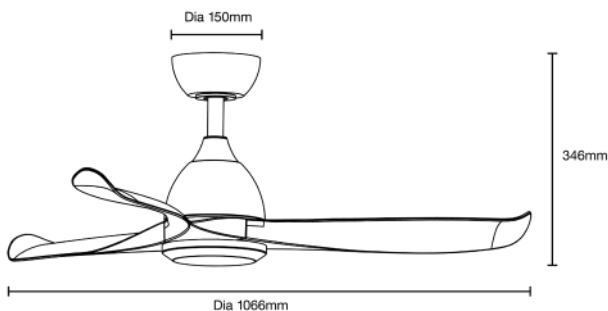

38W 1066MM (42") SMART DC CEILING FAN 3 ABS BLADES WITH WIFI REMOTE CONTROL

SPECIFICATIONS

Model Name	Scorpion DC	
Model Numbers	MSDC103W	Matt White
	MSDC103M	Matt Black
Power Wattage / Motor	38W DC	
Voltage / Frequency	220-240Va.c. 50-60Hz	
Air Movement (m³/hr)		
Maximum RPM	Up to 200 RPM	
Airflow Efficiency	Up to 303m³/hr per watt	
Speed 6 (Highest)	10,300m³/hr	
Speed 5	9,020m³/hr	
Speed 4	8,540m³/hr	
Speed 3	7,700m³/hr	
Speed 2	6,680m³/hr	
Speed 1 (Lowest)	5,640m³/hr	
Materials / Blade	ABS blade	
Number of Blades	3	
Blade Pitch	13°	
Hangsure Canopy	15°	
Lighting Wattage / Type	N/A	
Colour Temperature	N/A	
Lumens Output	N/A	
Rated Lifetime	N/A	
Dimmable	N/A	

REMOTE CONTROL

Control	
Light	N/A
CCT	N/A
Fan	Off only
Fan Speed Setting	6
Other Features	Summer/winter reverse mode Breeze mode Sleep mode
Timer	Off only - 1hr, 4hr or 8hr
Power	1 x A23 12V batteries (supplied)
Size	145 x 42mm
Radio Frequency	433Mhz

SHIPPING

Model Numbers	Carton Size			Carton Quantity	Carton Gross Weight (Kg)
	H (mm)	W (mm)	L (mm)		
MSDC103W	255	345	685	1	7
MSDC103M	255	345	685	1	7

INSTALLATION

Installation	By licensed electrician only
Warranty	6* year warranty (*3 year in-home + additional 3 year replacement on the motor only)

DIMENSIONS

* Product must be installed by licensed electrician if not warranty will be void. Visit website for further information regarding warranty terms and conditions. Specification and imagery subject to change without prior notice. Last updated Sept 2023.

Aust/NZ Approval No. SAA-