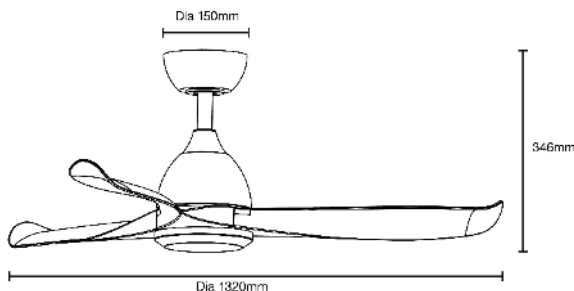

34W 1320MM (52") SMART DC CEILING FAN 3 ABS BLADES WITH WIFI REMOTE CONTROL

SPECIFICATIONS

Model Name	Scorpion DC	
Model Numbers	MSDC133W	Matt White
	MSDC133M	Matt Black
	MSDC133GC	Graphite/Carbon
Power Wattage / Motor	34W DC	
Voltage / Frequency	220-240Va.c. 50-60Hz	
Air Movement (m³/hr)		
Maximum RPM	Up to 230 RPM	
Airflow Efficiency	Up to 303m³/hr per watt	
Speed 6 (Highest)	10,300m³/hr	
Speed 5	9,020m³/hr	
Speed 4	8,540m³/hr	
Speed 3	7,700m³/hr	
Speed 2	6,680m³/hr	
Speed 1 (Lowest)	5,640m³/hr	
Materials / Blade	ABS blade	
Number of Blades	3	
Blade Pitch	14°	
Hangsure Canopy	15°	
Lighting Wattage / Type	N/A	
Colour Temperature	N/A	
Lumens Output	N/A	
Rated Lifetime	N/A	
Dimmable	N/A	

REMOTE CONTROL

Control	
Light	N/A
CCT	N/A
Fan	Off only
Fan Speed Setting	6
Other Features	Summer/winter reverse mode Breeze mode Sleep mode
Timer	Off only - 1hr, 4hr or 8hr
Power	1 x A23 12V batteries (supplied)
Size	145 x 42mm
Radio Frequency	433Mhz

SHIPPING

Model Numbers	Carton Size			Carton Quantity	Carton Gross Weight (Kg)
	H (mm)	W (mm)	L (mm)		
MSDC133W	265	400	785	1	7
MSDC133M	265	400	785	1	7
MSDC133GC	265	400	785	1	7

INSTALLATION

Installation	By licensed electrician only
Warranty	6* year warranty (*3 year in-home + additional 3 year replacement on the motor only)

DIMENSIONS

* Product must be installed by licensed electrician if not warranty will be void. Visit website for further information regarding warranty terms and conditions. Specification and imagery subject to change without prior notice. Last updated Sept 2023.

Aust/NZ Approval No. SAA-