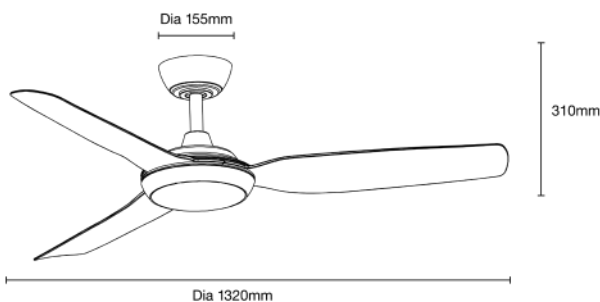

36W 1320MM (52") SMART DC CEILING FAN 3 ABS BLADES WITH WIFI REMOTE CONTROL + LED LIGHT

SPECIFICATIONS

Model Name	Viper DC	
Model Numbers	MVDC1333W	Matt White
	MVDC1333M	Matt Black
Power Wattage / Motor	36W DC	
Voltage / Frequency	220-240Va.c. 50-60Hz	
Air Movement (m³/hr)		
Maximum RPM	Up to 220 RPM	
Airflow Efficiency	Up to 369m³/hr per watt	
Speed 6 (Highest)	17,640m³/hr	
Speed 5	14,200m³/hr	
Speed 4	13,600m³/hr	
Speed 3	12,800m³/hr	
Speed 2	11,400m³/hr	
Speed 1 (Lowest)	8,500m³/hr	
Materials / Blade	ABS blade	
Number of Blades	3	
Blade Pitch	14°	
Hangsure Canopy	15°	
Lighting Wattage / Type	18W LED	
Colour Temperature	2700K to 6000K	
Lumens Output	Up to 2120lm	
Rated Lifetime	35,000 hours @ Ta25°C	
Dimmable	Variable dimming	

REMOTE CONTROL

Control	
Light	On/off
CCT	2700K/3000K/4000K/5000K/6000K
Fan	Off only
Fan Speed Setting	6
Other Features	Summer/winter reverse mode Breeze mode Sleep mode
Timer	Off only - 1hr, 4hr or 8hr
Power	1 x A23 12V batteries (supplied)
Size	145 x 42mm
Radio Frequency	433Mhz

SHIPPING

Model Numbers	Carton Size			Carton Quantity	Carton Gross Weight (Kg)
	H (mm)	W (mm)	L (mm)		
MVDC1333W	315	288	635	1	6.5
MVDC1333M	315	288	635	1	6.5

INSTALLATION

Installation	By licensed electrician only
Warranty	6* year warranty (*3 year in-home + additional 3 year replacement on the motor only)

DIMENSIONS

* Product must be installed by licensed electrician if not warranty will be void.
Visit website for further information regarding warranty terms and conditions.
Specification and imagery subject to change without prior notice. Last updated Sept 2023.

Aust/NZ Approval No.
SAA-