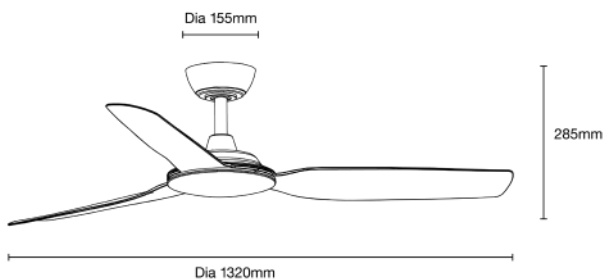

36W 1320MM (52") SMART DC CEILING FAN 3 ABS BLADES WITH WIFI REMOTE CONTROL

SPECIFICATIONS

Model Name	Viper DC
Model Numbers	MVDC133W Matt White MVDC133M Matt Black
Power Wattage / Motor	36W DC
Voltage / Frequency	220-240Va.c. 50-60Hz
Air Movement (m³/hr)	
Maximum RPM	Up to 220 RPM
Airflow Efficiency	Up to 369m³/hr per watt
Speed 6 (Highest)	17,640m³/hr
Speed 5	14,200m³/hr
Speed 4	13,600m³/hr
Speed 3	12,800m³/hr
Speed 2	11,400m³/hr
Speed 1 (Lowest)	8,500m³/hr
Materials / Blade	ABS blade
Number of Blades	3
Blade Pitch	14°
Hangsure Canopy	15°
Lighting Wattage / Type	N/A
Colour Temperature	N/A
Lumens Output	N/A
Rated Lifetime	N/A
Dimmable	N/A

REMOTE CONTROL

Control	
Light	N/A
CCT	N/A
Fan	Off only
Fan Speed Setting	6
Other Features	Summer/winter reverse mode Breeze mode Sleep mode
Timer	Off only - 1hr, 4hr or 8hr
Power	1 x A23 12V batteries (supplied)
Size	145 x 42mm
Radio Frequency	433Mhz

SHIPPING

Model Numbers	Carton Size			Carton Quantity	Carton Gross Weight (Kg)
	H (mm)	W (mm)	L (mm)		
MVDC133W	315	288	635	1	6
MVDC133M	315	288	635	1	6

INSTALLATION

Installation	By licensed electrician only
Warranty	6* year warranty (*3 year in-home + additional 3 year replacement on the motor only)

DIMENSIONS

* Product must be installed by licensed electrician if not warranty will be void. Visit website for further information regarding warranty terms and conditions. Specification and imagery subject to change without prior notice. Last updated Sept 2023.

Aust/NZ Approval No.
SAA-