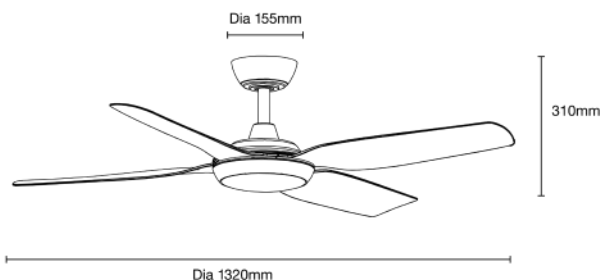

36W 1320MM (52") SMART DC CEILING FAN 4 ABS BLADES WITH WIFI REMOTE CONTROL + LED LIGHT

SPECIFICATIONS

Model Name	Viper DC	
Model Numbers	MVDC1343W	Matt White
	MVDC1343M	Matt Black
Power Wattage / Motor	36W DC	
Voltage / Frequency	220-240Va.c. 50-60Hz	
Air Movement (m³/hr)		
Maximum RPM	Up to 220 RPM	
Airflow Efficiency	Up to 369m³/hr per watt	
Speed 6 (Highest)	17,640m³/hr	
Speed 5	14,200m³/hr	
Speed 4	13,600m³/hr	
Speed 3	12,800m³/hr	
Speed 2	11,400m³/hr	
Speed 1 (Lowest)	8,500m³/hr	
Materials / Blade	ABS blade	
Number of Blades	4	
Blade Pitch	14°	
Hangsure Canopy	15°	
Lighting Wattage / Type	18W LED	
Colour Temperature	2700K to 6000K	
Lumens Output	Up to 2120lm	
Rated Lifetime	35,000 hours @ Ta25°C	
Dimmable	Variable dimming	

REMOTE CONTROL

Control	
Light	On/off
CCT	2700K/3000K/4000K/5000K/6000K
Fan	Off only
Fan Speed Setting	6
Other Features	Summer/winter reverse mode Breeze mode Sleep mode
Timer	Off only - 1hr, 4hr or 8hr
Power	1 x A23 12V batteries (supplied)
Size	145 x 42mm
Radio Frequency	433Mhz

SHIPPING

Model Numbers	Carton Size			Carton Quantity	Carton Gross Weight (Kg)
	H (mm)	W (mm)	L (mm)		
MVDC1343W	315	288	635	1	6.8
MVDC1343M	315	288	635	1	6.8

INSTALLATION

Installation	By licensed electrician only
Warranty	6* year warranty (*3 year in-home + additional 3 year replacement on the motor only)

DIMENSIONS

* Product must be installed by licensed electrician if not warranty will be void. Visit website for further information regarding warranty terms and conditions. Specification and imagery subject to change without prior notice. Last updated Sept 2023.

Aust/NZ Approval No.
SAA-