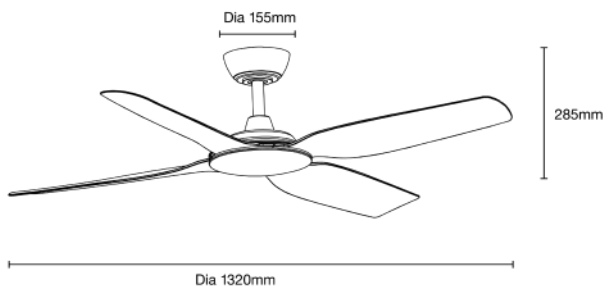

36W 1320MM (52") SMART DC CEILING FAN 4 ABS BLADES WITH WIFI REMOTE CONTROL

SPECIFICATIONS

Model Name	Viper DC
Model Numbers	MVDC134W Matt White MVDC134M Matt Black
Power Wattage / Motor	36W DC
Voltage / Frequency	220-240Va.c. 50-60Hz
Air Movement (m³/hr)	
Maximum RPM	Up to 220 RPM
Airflow Efficiency	Up to 369m³/hr per watt
Speed 6 (Highest)	17,640m³/hr
Speed 5	14,200m³/hr
Speed 4	13,600m³/hr
Speed 3	12,800m³/hr
Speed 2	11,400m³/hr
Speed 1 (Lowest)	8,500m³/hr
Materials / Blade	ABS blade
Number of Blades	4
Blade Pitch	14°
Hangsure Canopy	15°
Lighting Wattage / Type	N/A
Colour Temperature	N/A
Lumens Output	N/A
Rated Lifetime	N/A
Dimmable	N/A

REMOTE CONTROL

Control	
Light	N/A
CCT	N/A
Fan	Off only
Fan Speed Setting	6
Other Features	Summer/winter reverse mode Breeze mode Sleep mode
Timer	Off only - 1hr, 4hr or 8hr
Power	1 x A23 12V batteries (supplied)
Size	145 x 42mm
Radio Frequency	433Mhz

SHIPPING

Model Numbers	Carton Size			Carton Quantity	Carton Gross Weight (Kg)
	H (mm)	W (mm)	L (mm)		
MVDC134W	315	288	635	1	6.3
MVDC134M	315	288	635	1	6.3

INSTALLATION

Installation	By licensed electrician only
Warranty	6* year warranty (*3 year in-home + additional 3 year replacement on the motor only)

DIMENSIONS

* Product must be installed by licensed electrician if not warranty will be void. Visit website for further information regarding warranty terms and conditions. Specification and imagery subject to change without prior notice. Last updated Sept 2023.

Aust/NZ Approval No. SAA-