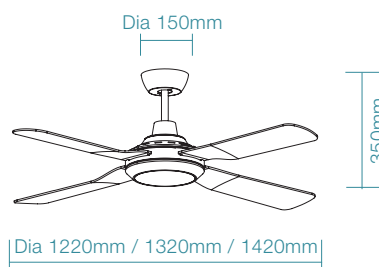

DIMENSIONS

FAN ONLY

FAN LED LIGHT

SPECIFICATIONS

Ordering Code	Fan Only						Fan LED Light					
	MDF124W	MDF124M	MDF134W	MDF134M	MDF144W	MDF144M	MDF1243W	MDF1243M	MDF1343W	MDF1343M	MDF1443W	MDF1443M
Colour	White Satin	Matt Black	White Satin	Matt Black	White Satin	Matt Black	White Satin	Matt Black	White Satin	Matt Black	White Satin	Matt Black
Power Wattage	65W						65W					
Voltage	220-240Va.c. 50Hz						220-240Va.c. 50Hz					
Blade Diameter	1220mm (48")		1320mm (52")		1420mm (56")		1220mm (48")		1320mm (52")		1420mm (56")	
Air Movement m ³ /hr												
Speed 1 (Highest)	11,835m ³ /hr		13,450m ³ /hr		15,260m ³ /hr		11,835m ³ /hr		13,450m ³ /hr		15,260m ³ /hr	
Speed 2			-				9,580m ³ /hr		10,200m ³ /hr		10,650m ³ /hr	
Speed 3 (Lowest)			-				6,450m ³ /hr		7,100m ³ /hr		7,700m ³ /hr	
Blade Pitch	13°		13°		10°		13°		13°		10°	
Hangsure Canopy	Maximum 15°						Maximum 15°					
Lighting Wattage / Type	-						15W LED					
Colour Temperature	-						3000K / 4000K / 5000K					
Lumens Output	-						1580lm / 1745lm / 1690lm					
Rated Lifetime	-						35,000 hours @ Ta25°C					
Dimmable	-						3 step dimming					