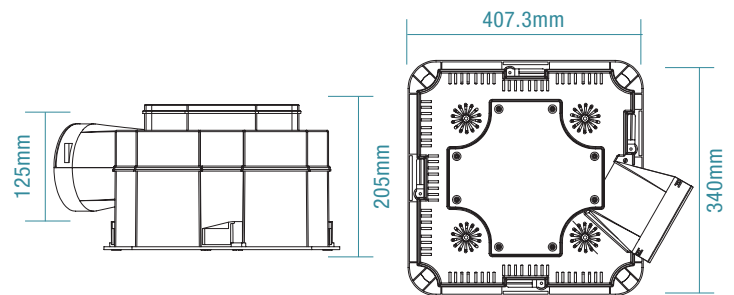

FORME 4

ACCESSORIES