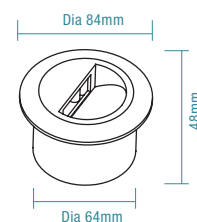

COLOUR AND VARIANTS

MLXC33W
White

MLXC33M
Matt Black

DIMENSIONS

QUATTRO

FEATURES

- Modern and robust designed for a wide range of applications both indoor and outdoor
- Ideal lighting solution for areas around the house, pathways and stairs areas
- IP54 rated recessed step light
- Glare free and indirect lighting
- Powder coated aluminium and polycarbonate housing, glass light lens