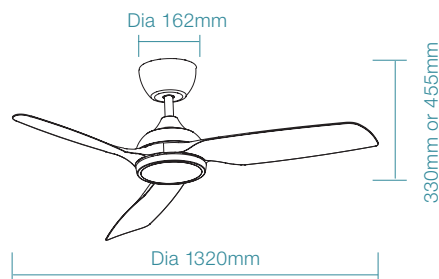

WiFi Remote Control
and Timer

DIMENSIONS

FAN ONLY

FAN LED LIGHT

 For more product information please visit our website.

Smart DC
Ceiling Fans

MALLORCA DC

Architecturally Designed
1320mm (52")
Smart DC ceiling fan