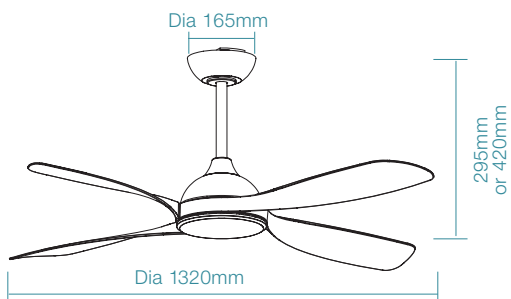

DIMENSIONS

FAN ONLY

FAN LED LIGHT

SPECIFICATIONS

	Fan Only			Fan LED Light		
Ordering Code	MHDC134W	MHDC134M	MHDC134WO	MHDC1343W	MHDC1343M	MHDC1343WO
Colour	Matt White	Matt Black	Matt White / Oak	Matt White	Matt Black	Matt White / Oak
Power Wattage	40W			40W		
Voltage	220-240Va.c. 50Hz			220-240Va.c. 50Hz		
Blade Diameter	1320mm (52")			1320mm (52")		
Air Movement m³/hr						
Speed 6 (Highest)	15,600m ³ /hr			15,600m ³ /hr		
Speed 5	12,700m ³ /hr			12,700m ³ /hr		
Speed 4	9,260m ³ /hr			9,260m ³ /hr		
Speed 3	7,900m ³ /hr			7,900m ³ /hr		
Speed 2	6,440m ³ /hr			6,440m ³ /hr		
Speed 1 (Lowest)	4,860m ³ /hr			4,860m ³ /hr		
Blade Pitch	14°			14°		
Hangsure Canopy	Maximum 10°			Maximum 10°		
Lighting Wattage / Type	-			18W LED		
Colour Temperature	-			2700K - 6000K		
Lumens Output	-			Up to 1955lm		
Rated Lifetime	-			30,000 hours @ Ta25°C		
Dimmable	-			Variable dimming		
Wall Control / Remote Control	8 speed remote control and timer			8 speed remote control and timer		