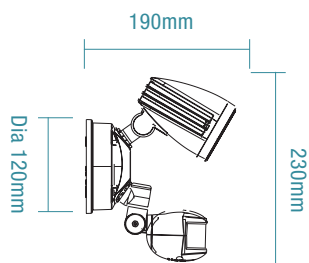

MLXF3452MS
Matt Black

DIMENSIONS

SINGLE HEAD

DOUBLE HEAD

SINGLE HEAD SENSOR

DOUBLE HEAD SENSOR

BANDIT

Replacement
Warranty