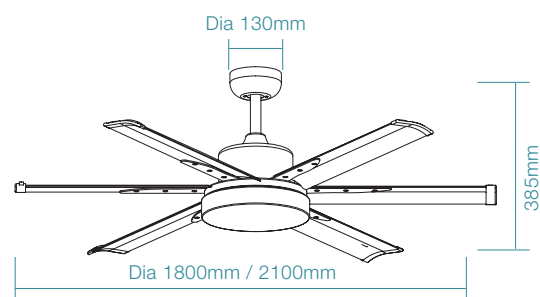

FAN LED LIGHT