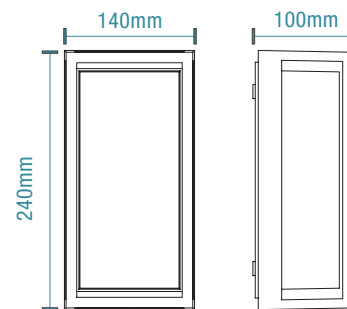

DIMENSIONS

BRONTE

Exterior Lighting -
Decorative

FEATURES

- Modern decorative IP65 exterior wall light
- Ideal lighting solution for area around the house, pathways and entrance areas
- Power coated aluminium frame with clear tempered glass shade
- Ease of wiring with terminal block connectors
- Compatible with E27* lamp (not included)