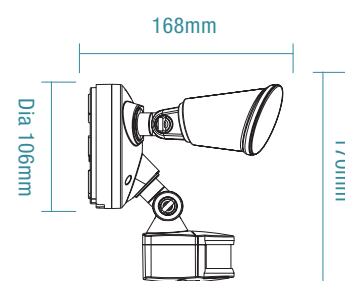

DOUBLE HEAD SENSOR