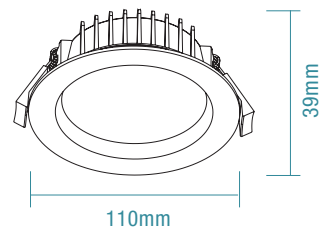

DIMENSIONS

ACCESSORIES