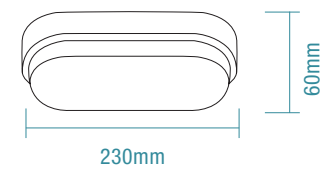

Supplied with black clip on trim.

DIMENSIONS

10W OVAL SHAPE

15W OVAL SHAPE

10W ROUND SHAPE

15W ROUND SHAPE

SLIMFIRE

FEATURES