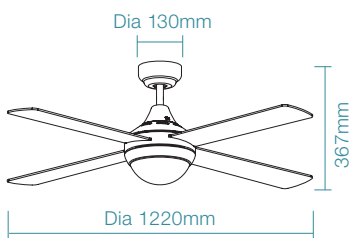

MPLCDS
Premium Remote
Control Kit

DIMENSIONS

FAN ONLY

FAN LED LIGHT

FAN E27* LIGHT

AC
Ceiling Fans

LIFESTYLE

Elegant and functional