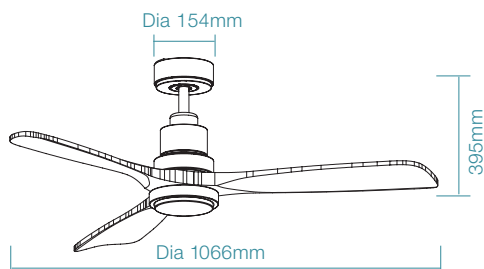

DIMENSIONS

FAN ONLY

FAN LED LIGHT

 For more product information please visit our website.

Smart DC
Ceiling Fans

NORFOLK DC

Functional elegance
1220mm (48") / 1420mm (56")
Smart DC ceiling fan

NORFOLK DC