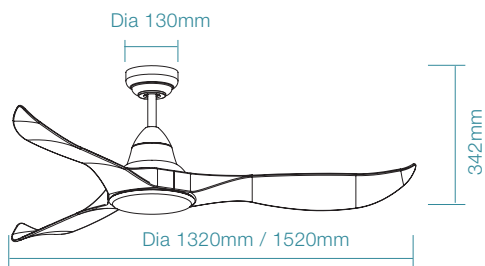

DIMENSIONS

FAN ONLY

FAN LED LIGHT

ALBATROSS

Large fan leader
1800mm (72") / 2100mm (84")
DC ceiling fan

ALBATROSS

Large fan leader

Warranty