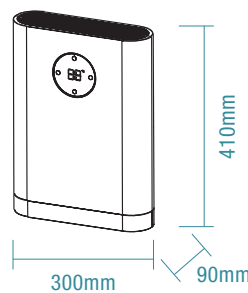

DIMENSIONS