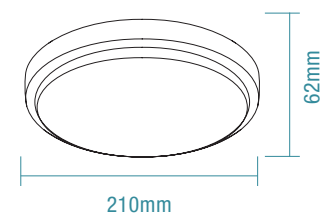

Supplied with black clip on trim.

DIMENSIONS

10W OVAL SHAPE

15W OVAL SHAPE

10W ROUND SHAPE

15W ROUND SHAPE

SLIMFIRE

FEATURES