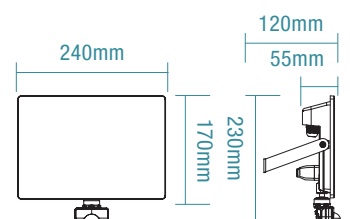

DIMENSIONS

20W

30W

50W

50W SENSOR

100W

150W

200W