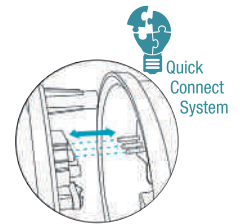

DEFENDER

FEATURES

- Robust designed exterior light for security lighting and safety
- Ideal solution for entrances, alfresco and exterior applications
- Aluminium/plastic with UV stabilised plastic mounting base
- Fully adjustable head
- Quick connect base for fast and easy installation
- Manual override function
- Switchable colour temperature 3000K, 4000K and 5000K
- Adjustable time delay, lux level and sensitivity (sensor models only)

SPECIFICATIONS

	Single Head		Single Head Sensor		Double Head		Double Head Sensor	
Ordering Code	MLXD3451M	MLXD3451W	MLXD3451MS	MLXD3451WS	MLXD3452M	MLXD3452W	MLXD3452MS	MLXD3452WS
Colour	Matt Black	White	Matt Black	White	Matt Black	White	Matt Black	White
Power Wattage	10W				20W			
Voltage	220-240Va.c. 50Hz							
Materials / Housing	Die case aluminium light head / plastic housing / glass light lens							
Colour Temperature	3000K / 4000K / 5000K		3000K / 4000K / 5000K		3000K / 4000K / 5000K		3000K / 4000K / 5000K	
Lumens Output	900lm / 1000lm / 1000lm		900lm / 1000lm / 1000lm		1800lm / 2000lm / 2000lm		1800lm / 2000lm / 2000lm	
IP Rating	IP54							
Beam Angle	100°							
CRI	Ra>80							
Rated Lifetime	25,000 hours @ Ta25°							
Sensor	-	-	PIR		-	-	PIR	
Detection Range	-	-	150° up to 12M		-	-	150° up to 12M