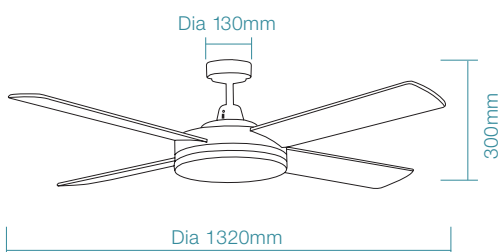

FAN LED LIGHT