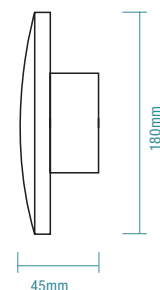

TORINO

FEATURES

- Modern designed and IP54 rated wall light
- Die-cast aluminium housing with polycarbonate diffuser
- Ideal solution for effective and efficient accent lighting of walls and facades
- Switchable colour temperature 3000K, 4000K and 5000K
- Supplied with terminal block and mounting plate for easy installation

COLOUR AND VARIANTS

SPECIFICATIONS

Ordering Code	MLXT3458W	MLXT3458M	MLXT3459W	MLXT3459M
Colour	White	Matt Black	White	Matt Black
Power Wattage	6W		9W	
Voltage	220-240Va.c. 50Hz			
Materials / Housing	Aluminium housing and polycarbonate diffuser			
Colour Temperature	3000K / 4000K / 5000K		3000K / 4000K / 5000K	
Lumens Output	490lm		710lm	
IP Rating	IP54			
Beam Angle	N/A			
CRI	Ra>80			
Rated Lifetime	30,000 hours @ Ta25°			
Dimmable	No			

DIMENSIONS

7W

9W