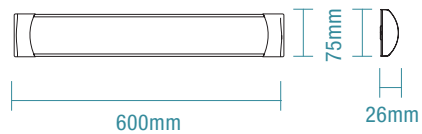

DIMENSIONS