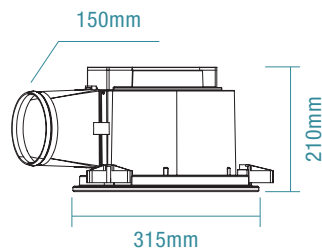

MXFLFR30W
White

MXFLFS25W
White

MXFLFS30W
White

DIMENSIONS

ROUND 240 / SQUARE 240 /
ROUND 240 LED / SQUARE 240 LED

NB: Oval shape ducting pipe

ROUND 295 / SQUARE 295 /
ROUND 295 LED / SQUARE 295 LED

SATURN 240 / 295