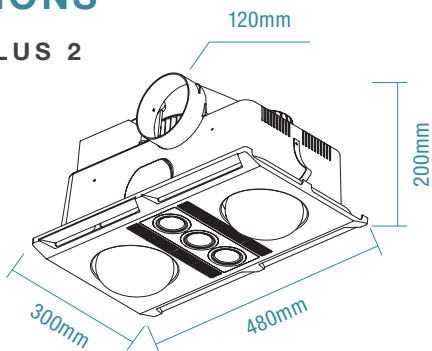

COLOUR AND VARIANTS

ACCESSORIES

MRL275W
275W E27
Heat Lamp

MBGU306
6W GU10
Globe 3K

DIMENSIONS

PROFILE PLUS 2