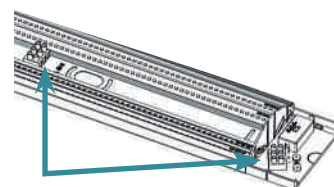

COLOUR AND VARIANTS

MLPB60345W
White

MLPB12345W
White

DIMENSIONS

Terminal block connections
and cable entry access point
(middle and side entry)

BLADE

Replacement Warranty

Ingress Protection