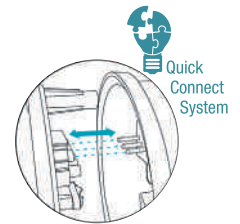

Fortress Pro.....	220
Fortress II.....	222
Bandit	224
Defender	226

FORTRESS PRO

2
YEAR
Replacement
Warranty

IP
65
Ingress
Protection

Tricolour

Class I

FEATURES

- Modern and robust designed exterior light for security lighting and safety
- Ideal solution for entrances, alfresco and exterior applications
- Die-cast aluminium with UV stabilised plastic mounting base
- Fully adjustable head
- Quick connect base for fast and easy installation
- Manual override function
- Switchable colour temperature 3000K, 4000K and 5000K
- Adjustable time delay, lux level and sensitivity (sensor models only)