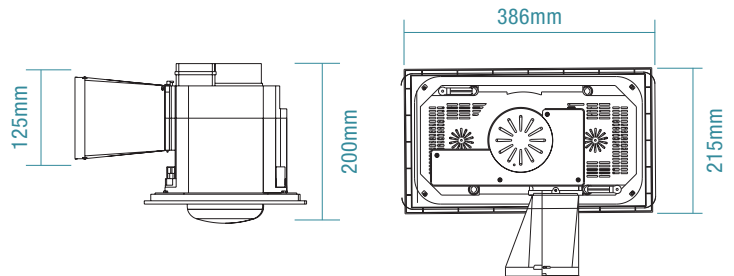

DIMENSIONS

FORME 2