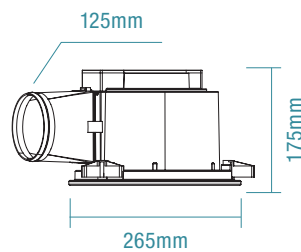

MXFLFR30W
White

MXFLFS25W
White

MXFLFS30W
White

DIMENSIONS

ROUND 240 / SQUARE 240 /
ROUND 240 LED / SQUARE 240 LED

NB: Oval shape ducting pipe

ROUND 295 / SQUARE 295 /
ROUND 295 LED / SQUARE 295 LED

SATURN 240 / 295