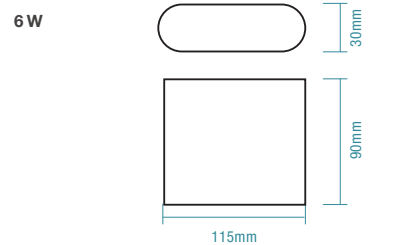

COLOUR AND VARIANTS

MLXI3456W
White

MLXI3456M
Matt Black

MLXI24510W
White

MLXI24510M
Matt Black

DIMENSIONS

MODUS

FEATURES