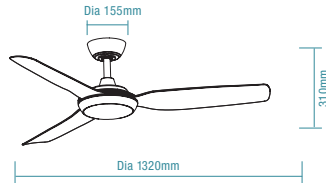

FAN LED LIGHT

18 /// martecaustalia.com.au

6 SPECIFICATIONS

Ordering Code	Fan Only	
	MVDC133W	MVDC133M
Colour	Matt White	Matt Black
Power Wattage	36W	
Blade Diameter	1320mm (52")	
Air Movement m³/hr		
Speed 6 (Highest)	17,640m³/hr	
Speed 5	14,200m³/hr	
Speed 4	13,600m³/hr	
Speed 3	12,800m³/hr	
Speed 2	11,400m³/hr	
Speed 1 (Lowest)	8,500m³/hr	
Blade Pitch	14°	
Hangsure Canopy	15"	
Lighting Wattage / Type	-	
Colour Temperature	-	
Lumens Output	-	
Rated Lifetime	-	
Dimmable	-	
Wall Control / Remote Control	8 speed remote control and timer