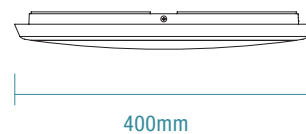

MTD350VAP
Push Button Dimmer

MTD350VAR
Rotary Dimmer

DIMENSIONS

15 W

48mm

24 W

40mm

35 W