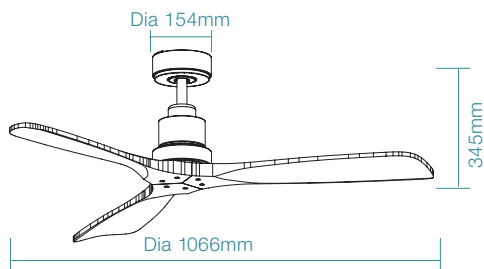

DIMENSIONS

FAN ONLY

FAN LED LIGHT

 For more product information please visit our website.

Smart DC
Ceiling Fans

NORFOLK DC

Functional elegance
1220mm (48") / 1420mm (56")
Smart DC ceiling fan

NORFOLK DC