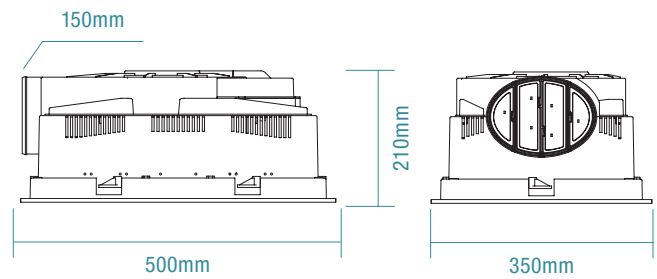

DIMENSIONS

ACCESSORIES