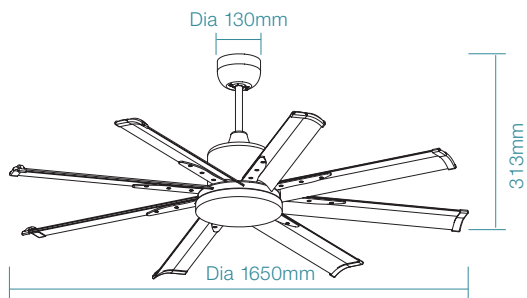

MDRD36W / MDRD72W
900mm / 1800mm Downrod
White

MDRD36M / MDRD72M
900mm / 1800mm Downrod
Matt Black

MDRD36N
900mm Downrod
Brushed Nickel

DIMENSIONS

FAN ONLY

DC
Ceiling Fans

AC CEILING FANS

ADVANTAGES OF AC MOTOR CEILING FANS