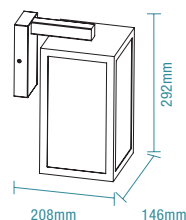

MLXVE27WBM