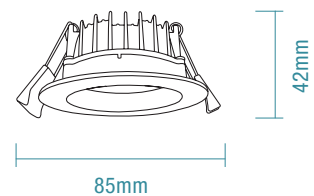

COLOUR AND VARIANTS

TLAM34510WD
Matt White

ACCESSORIES

DIMENSIONS

ARTE

ARTE GIMBAL

ARTE MINI