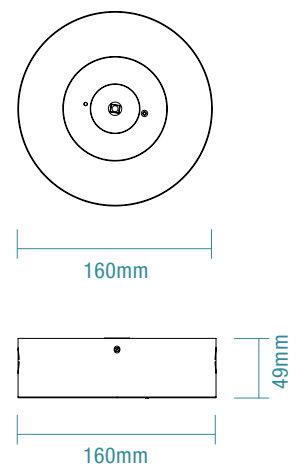

SLIMFIRE

FEATURES

- Available both in recessed and surface mounted
- D40 emergency classification
- Li-ion (LiCoO2) battery
- Compliance to AS/NZS 2293
- Supplied with flex and plug

COLOUR AND VARIANTS

SPECIFICATIONS

Ordering Guide	TLSE23W	TLSE23WS
Colour	White	White
Power Wattage	3W	
Voltage	220-240Va.c. 50Hz	
Materials / Housing	Polycarbonate housing	
Cutout Size	Dia 74-80mm	
IP Rating	IP20	

DIMENSIONS

TLSE23WS