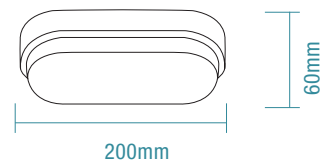

Supplied with black clip on trim.

DIMENSIONS

10W OVAL SHAPE

15W OVAL SHAPE

10W ROUND SHAPE

15W ROUND SHAPE

SLIMFIRE

FEATURES