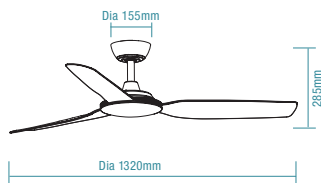

5 DIMENSIONS

FAN ONLY