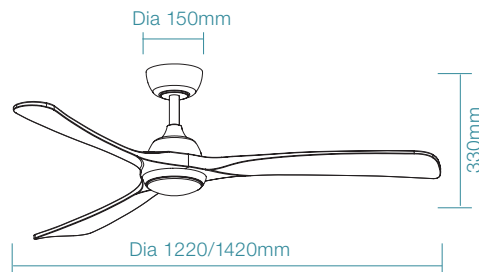

FAN LED LIGHT