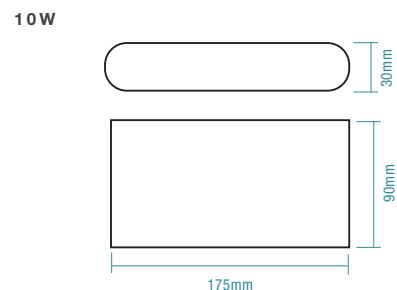

COLOUR AND VARIANTS

MLXI3456W
White

MLXI3456M
Matt Black

MLXI24510W
White

MLXI24510M
Matt Black

DIMENSIONS

MODUS

FEATURES