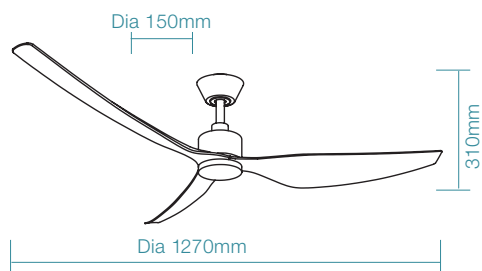

COLOUR AND VARIANTS

FAN ONLY

SUPPLIED WITH

FAN LED LIGHT

SUPPLIED WITH

ACCESSORIES

DIMENSIONS

FAN ONLY