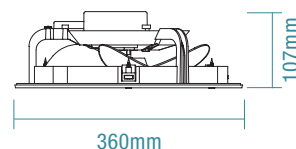

CORE 240 / 290

FEATURES

- Traditional design exhaust fan
- High air extraction
- DIY flex and plug supplied for easy installation

COLOUR AND VARIANTS

SPECIFICATIONS

	Exhaust Fan Only	
Ordering Code	MXFC20W	MXFC25W
Colour	White	White
Shape / Sizes	Round 240	Round 290
Air Extraction m³/hr	310m³/hr	540m³/hr
Exhaust Fan Wattage	25W	35W
Voltage / Frequency	220-240Va.c. 50Hz	
Materials / Housing	Plastic	
Cutout Size	240mm	290mm
Decibel Rating	≤40dB	≤50dB
IP Rating	IPX2	
Minimum Ceiling Depth	220mm	
Ducting Size	100mm	150mm
Accessories Included	1m flex & plug	

DIMENSIONS

ROUND 240

ROUND 290