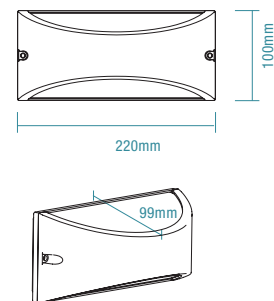

DIMENSIONS