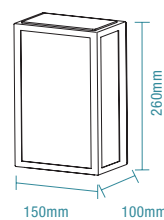

MLXVE27FSM