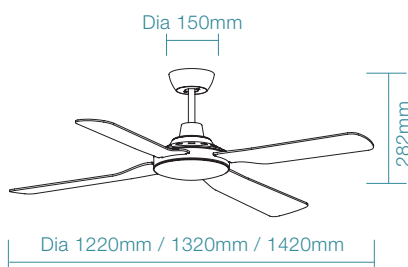

DIMENSIONS

FAN ONLY