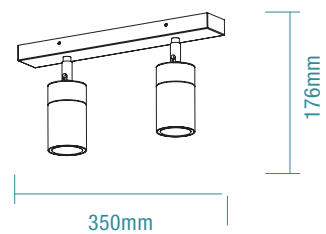

DIMENSIONS

2 HEADS