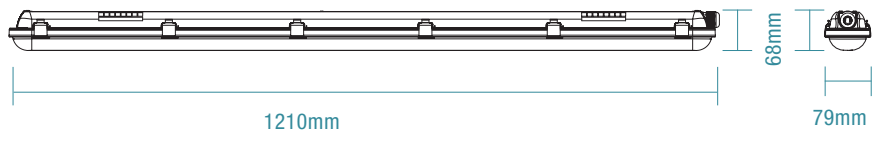

COLOUR AND VARIANTS

TLWB34618
White

TLWB34639
White

DIMENSIONS

DAYLIGHT APPLICATION

APPLICATION EXAMPLE

Hold time: 5 mins

Daylight Threshold: 50lux