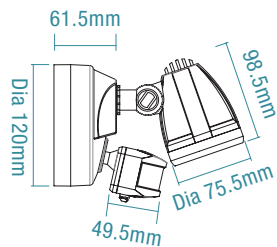

SINGLE HEAD SENSOR