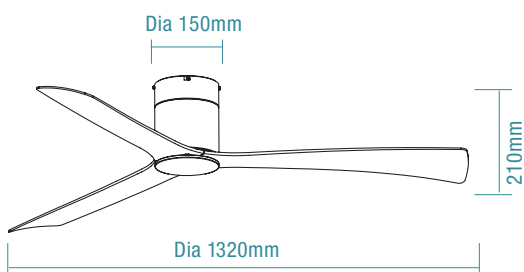

DIMENSIONS

FAN ONLY

FAN LED LIGHT

SPECIFICATIONS

	Fan Only			Fan LED Light		
Ordering Code	MDCM133M	MDCM133W	MDCM133WO	MDCM1333M	MDCM1333W	MDCM1333WO
Colour	Matt Black	Matt White	White Oak	Matt Black	Matt White	White Oak
Power Wattage	33W			33W		
Voltage	220-240Va.c. 50Hz			220-240Va.c. 50Hz		
Blade Diameter	1320mm (52")			1320mm (52")		
Air Movement m³/hr						
Speed 6 (Highest)	14,200m ³ /hr			14,200m ³ /hr		
Speed 5	11270m ³ /hr			11270m ³ /hr		
Speed 4	9412m ³ /hr			9412m ³ /hr		
Speed 3	7253m ³ /hr			7253m ³ /hr		
Speed 2	4526m ³ /hr			4526m ³ /hr		
Speed 1 (Lowest)	2500m ³ /hr			2500m ³ /hr		
Blade Pitch	12°			12°		
Hangsure Canopy	n/a (flat surface level installation only)			n/a (flat surface level installation only)		
Lighting Wattage / Type	-			16W LED		
Colour Temperature	-			2700K - 6000K		
Lumens Output	-			up to 1885lm		
Rated Lifetime	-			35,000 hours @ Ta25°C		
Dimmable	-			Variable dimming		
Wall Control / Remote Control	8 speed remote control and timer			8 speed remote control and timer		