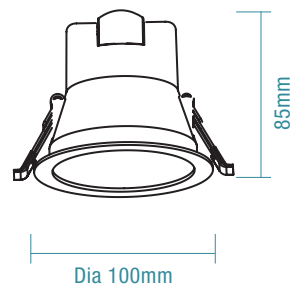

DIMENSIONS

REX

ACCESSORIES