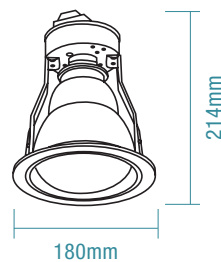

DIMENSIONS

ACCESSORIES