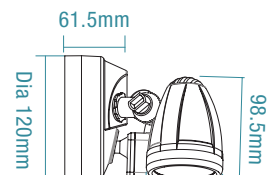

DOUBLE HEAD SENSOR