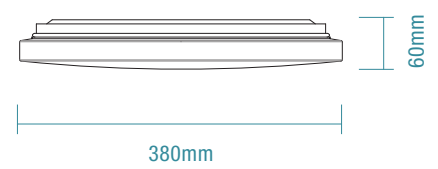

COLOUR AND VARIANTS

DIMENSIONS

12 W

18 W

24 W / 28 W