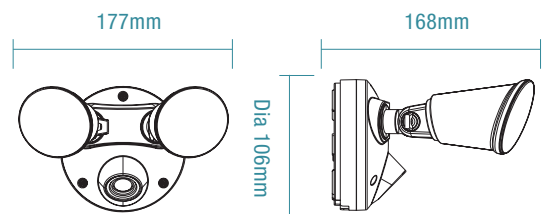

DOUBLE HEAD