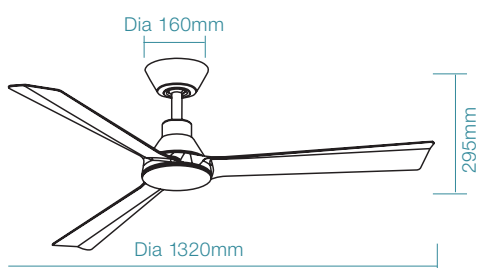

DIMENSIONS

FAN ONLY