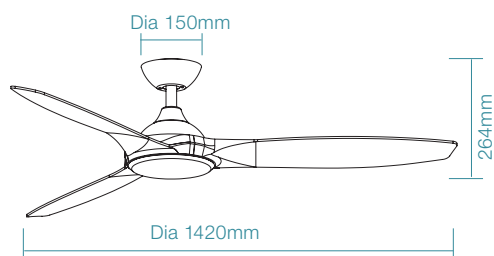

DIMENSIONS

FAN ONLY

FAN LED LIGHT

SPECIFICATIONS

	Fan Only				Fan LED Light			
Ordering Code	MNF143WWR	MNF143MMR	MNF143OWR	MNF143WOR	MNF1433WWR	MNF1433MMR	MNF1433OWR	MNF1433WOR
Colour	White Satin	Matt Black	Old Bronze / Oak	White / Oak	White Satin	Matt Black	Old Bronze / Oak	White / Oak
Power Wattage	35W				35W			
Voltage	220-240Va.c. 50Hz				220-240Va.c. 50Hz			
Blade Diameter	1420mm (56")				1420mm (56")			
Air Movement m³/hr								
Speed 1 (Highest)	13,000m ³ /hr				13,000m ³ /hr			
Speed 2	9,400m ³ /hr				9,400m ³ /hr			
Speed 3	8,400m ³ /hr				8,400m ³ /hr			
Speed 4	7,200m ³ /hr				7,200m ³ /hr			
Speed 5 (Lowest)	5,700m ³ /hr				5,700m ³ /hr			
Blade Pitch	15°				15°			
Hangsure Canopy	Maximum 15°				Maximum 15°			
Lighting Wattage / Type	-				18W LED			
Colour Temperature	-				3000K / 4000K / 5000K			
Lumens Output	-				1700lm / 1750lm / 1780lm			
Rated Lifetime	-				35,000 hours @ Ta25°C			
Dimmable	-				3 step dimming			
Wall Control / Remote Control	5 speed remote control and timer				5 speed remote control and timer			