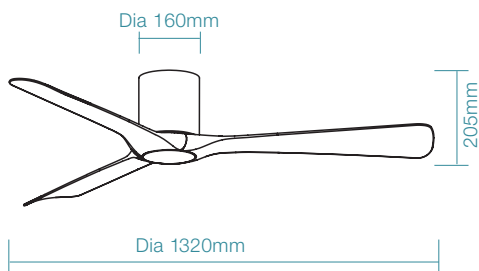

COLOUR AND VARIANTS

FAN ONLY

SUPPLIED WITH

FAN LED LIGHT

SUPPLIED WITH

DIMENSIONS

FAN ONLY