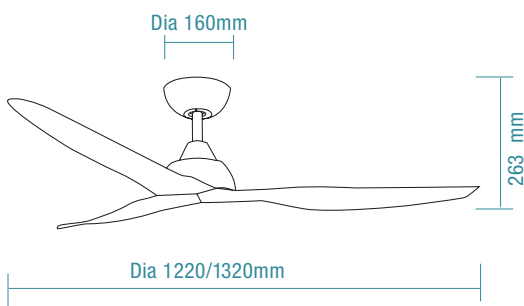

AVOCA DC

Smart and Wi-Fi connectivity
1320mm (52") / 1220mm (48")
Smart DC ceiling fan

AVOCA DC

Smart and Wi-Fi connectivity

Warranty

Wi-Fi

Indoor & Covered
Outdoor Use

Summer/Winter
Reverse Function

DIMENSIONS

FAN ONLY

FAN LED LIGHT

SPECIFICATIONS

	Fan Only						Fan LED Light					
Ordering Code	MADC123WWR	MADC123MMR	MADC123WOR	MADC133WWR	MADC133MMR	MADC133WOR	MADC1233WWR	MADC1233MMR	MADC1233WOR	MADC1333WWR	MADC1333MMR	MADC1333WOR
Colour	Matt White	Matt Black	Matt White / Oak	Matt White	Matt Black	Matt White / Oak	Matt White	Matt Black	Matt White / Oak	Matt White	Matt Black	Matt White / Oak
Power Wattage	45W						45W					
Voltage	220-240Va.c. 50Hz						220-240Va.c. 50Hz					
Blade Diameter	1220mm (48")			1320mm (52")			1220mm (48")			1320mm (52")		
Air Movement m³/hr												
Speed 6 (Highest)	10,530m³/hr						10,530m³/hr					
Speed 5	9,500m³/hr						9,500m³/hr					
Speed 4	8,100m³/hr						8,100m³/hr					
Speed 3	7,050m³/hr						7,050m³/hr					
Speed 2	4,800m³/hr						4,800m³/hr					
Speed 1 (Lowest)	2,800m³/hr						2,800m³/hr					
Blade Pitch	10°						10°					
Hangsure Canopy	Maximum 15°						Maximum 15°					
Lighting Wattage / Type	-						20W LED					
Colour Temperature	-						2700K - 6000K					
Lumens Output	-						Up to 2500lm					
Rated Lifetime	-						50,000 hours @ Ta25°C					
Dimmable	-						Variable dimming					
Wall Control / Remote Control	8 speed remote control and timer						8 speed remote control and timer					