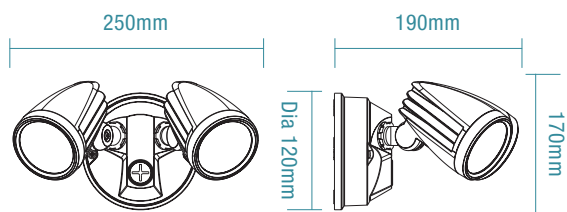

MLXF3452MS
Matt Black

DIMENSIONS

SINGLE HEAD

DOUBLE HEAD

SINGLE HEAD SENSOR

DOUBLE HEAD SENSOR

BANDIT

Replacement
Warranty