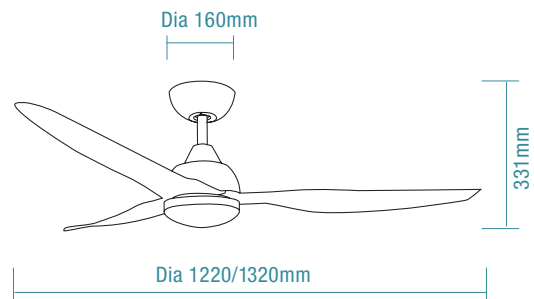

AVOCA DC

Smart and Wi-Fi connectivity
1320mm (52") / 1220mm (48")
Smart DC ceiling fan

AVOCA DC

Smart and Wi-Fi connectivity

Warranty

Wi-Fi

Indoor & Covered
Outdoor Use

Summer/Winter
Reverse Function

DIMENSIONS

FAN ONLY

FAN LED LIGHT

SPECIFICATIONS

	Fan Only						Fan LED Light					
Ordering Code	MADC123WWR	MADC123MMR	MADC123WOR	MADC133WWR	MADC133MMR	MADC133WOR	MADC1233WWR	MADC1233MMR	MADC1233WOR	MADC1333WWR	MADC1333MMR	MADC1333WOR
Colour	Matt White	Matt Black	Matt White / Oak	Matt White	Matt Black	Matt White / Oak	Matt White	Matt Black	Matt White / Oak	Matt White	Matt Black	Matt White / Oak
Power Wattage	45W						45W					
Voltage	220-240Va.c. 50Hz						220-240Va.c. 50Hz					
Blade Diameter	1220mm (48")			1320mm (52")			1220mm (48")			1320mm (52")		
Air Movement m³/hr												
Speed 6 (Highest)	10,530m³/hr						10,530m³/hr					
Speed 5	9,500m³/hr						9,500m³/hr					
Speed 4	8,100m³/hr						8,100m³/hr					
Speed 3	7,050m³/hr						7,050m³/hr					
Speed 2	4,800m³/hr						4,800m³/hr					
Speed 1 (Lowest)	2,800m³/hr						2,800m³/hr					
Blade Pitch	10°						10°					
Hangsure Canopy	Maximum 15°						Maximum 15°					
Lighting Wattage / Type	-						20W LED					
Colour Temperature	-						2700K - 6000K					
Lumens Output	-						Up to 2500lm					
Rated Lifetime	-						50,000 hours @ Ta25°C					
Dimmable	-						Variable dimming					
Wall Control / Remote Control	8 speed remote control and timer						8 speed remote control and timer					