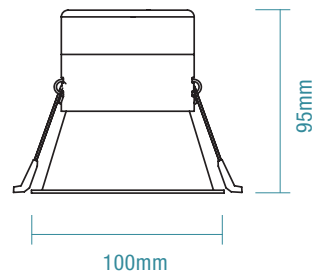

COLOUR AND VARIANTS

TLCD34510WD
Matt White

TLCD34510MD
Matt Black

DIMENSIONS

ACCESSORIES

MTD350VAP
Push Button Dimmer

MTD350VAR
Rotary Dimmer

ARTE