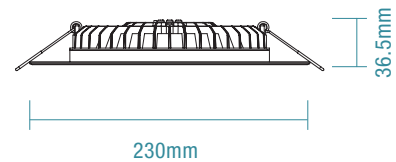

DIMENSIONS