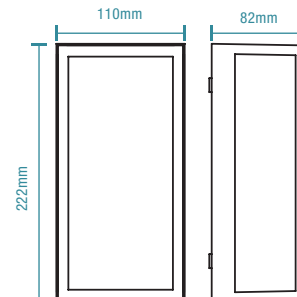

COLOUR AND VARIANTS

MLXA34510W
White

MLXA34510M
Matt Black

DIMENSIONS

CREW

FEATURES

- Modern decorative IP65 exterior wall light
- Robust die-cast aluminium frame with UV resistant polycarbonate diffuser
- Ideal lighting solution for area around the house, pathways and entrance areas
- Integral LED light source
- Switchable colour temperature 3000K, 4000K and 5000K
- Supplied with terminal block and mounting plate for easy installation