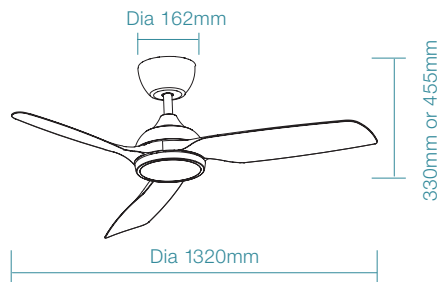

WiFi Remote Control
and Timer

DIMENSIONS

FAN ONLY

FAN LED LIGHT

 For more product information please visit our website.

Smart DC
Ceiling Fans

MALLORCA DC

Architecturally Designed
1320mm (52")
Smart DC ceiling fan