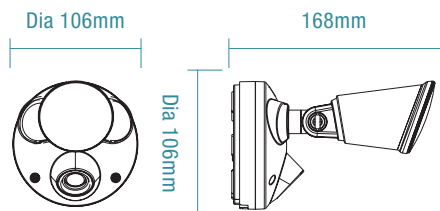

DIMENSIONS

SINGLE HEAD