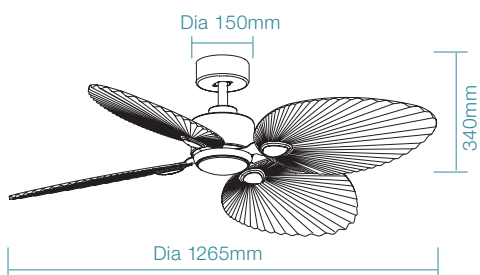

FAN LED LIGHT