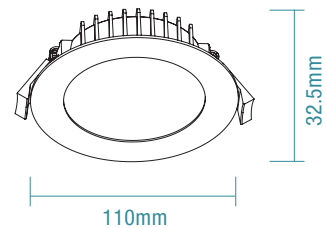

DIMENSIONS

ACCESSORIES