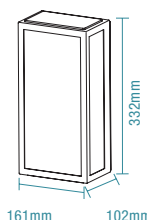

COLOUR AND VARIANTS

MLXVE27FLM
Matt Black

MLXVE27FSM
Matt Black

MLXVE27MS
Matt Black with Sensor

MLXVE27WBM*
Matt Black

*Can only be installed as illustrated.

DIMENSIONS

MLXVE27FLM