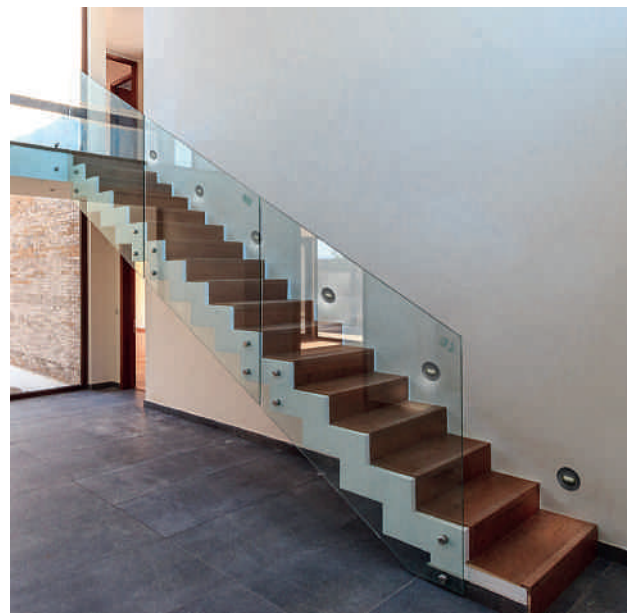

CIRCA

FEATURES

- Modern and robust designed for a wide range of applications both indoor and outdoor
- Powder coated aluminium and polycarbonate housing, glass light lens
- Ideal lighting solution for areas around the house, pathways and stairs areas
- IP54 rated recessed step light
- Glare free and indirect lighting

SPECIFICATIONS

Ordering Code	MLXC33W	MLXC33M
Colour	White	Matt Black
Power Wattage	3W	
Voltage	220-240Va.c. 50Hz	
Materials / Housing	Powder coated aluminium and polycarbonate housing	
Colour Temperature	3000K	
Lumens Output	100lm	
IP Rating	IP54	
Beam Angle	90°	
CRI	Ra>80	
Rated Lifetime	30,000 hours @ Ta25°	
Dimmable	No	

COLOUR AND VARIANTS

DIMENSIONS