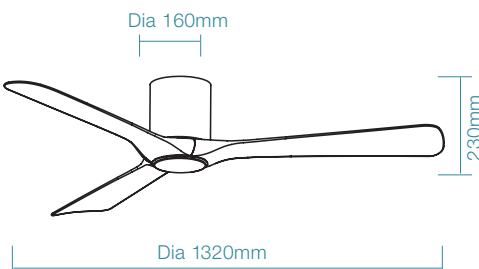

FAN LED LIGHT