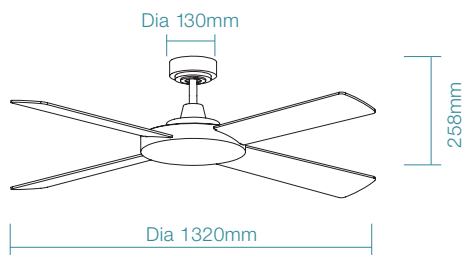

MDRA36M / MDRA72M
900mm / 1800mm Downrod
Matt Black

MPREMS
Premier Remote
Control Kit

MPLCDS
Premium Remote
Control Kit

DIMENSIONS

FAN ONLY

FAN LED LIGHT

PRECISION

Coastal and tropical rated