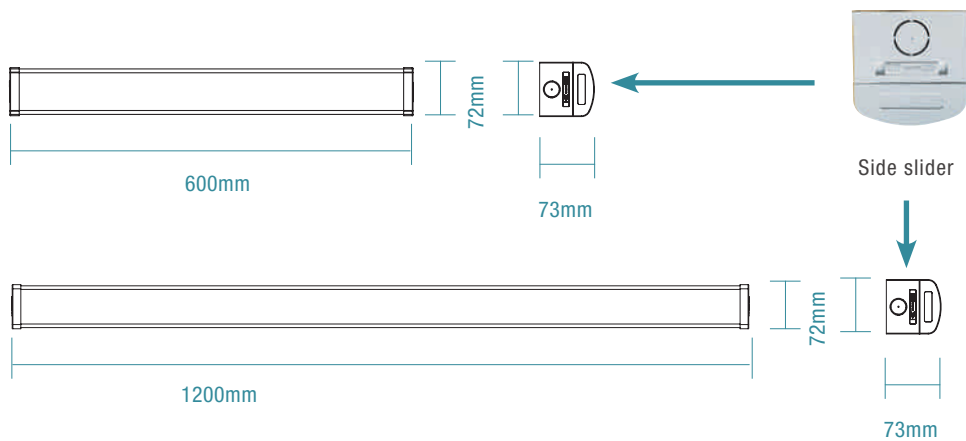

DIMENSIONS