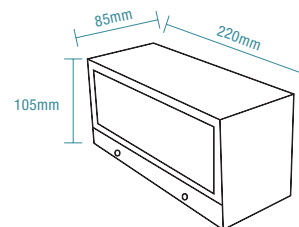

DIMENSIONS

TORINO

FEATURES

- Modern designed and IP54 rated wall light
- Die-cast aluminium housing with polycarbonate diffuser
- Ideal solution for effective and efficient accent lighting of walls and facades
- Switchable colour temperature 3000K, 4000K and 5000K
- Supplied with terminal block and mounting plate for easy installation