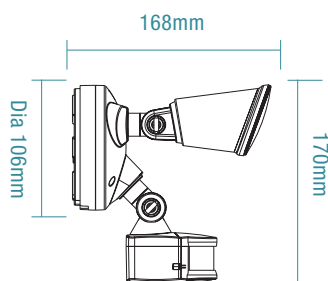

SINGLE HEAD SENSOR