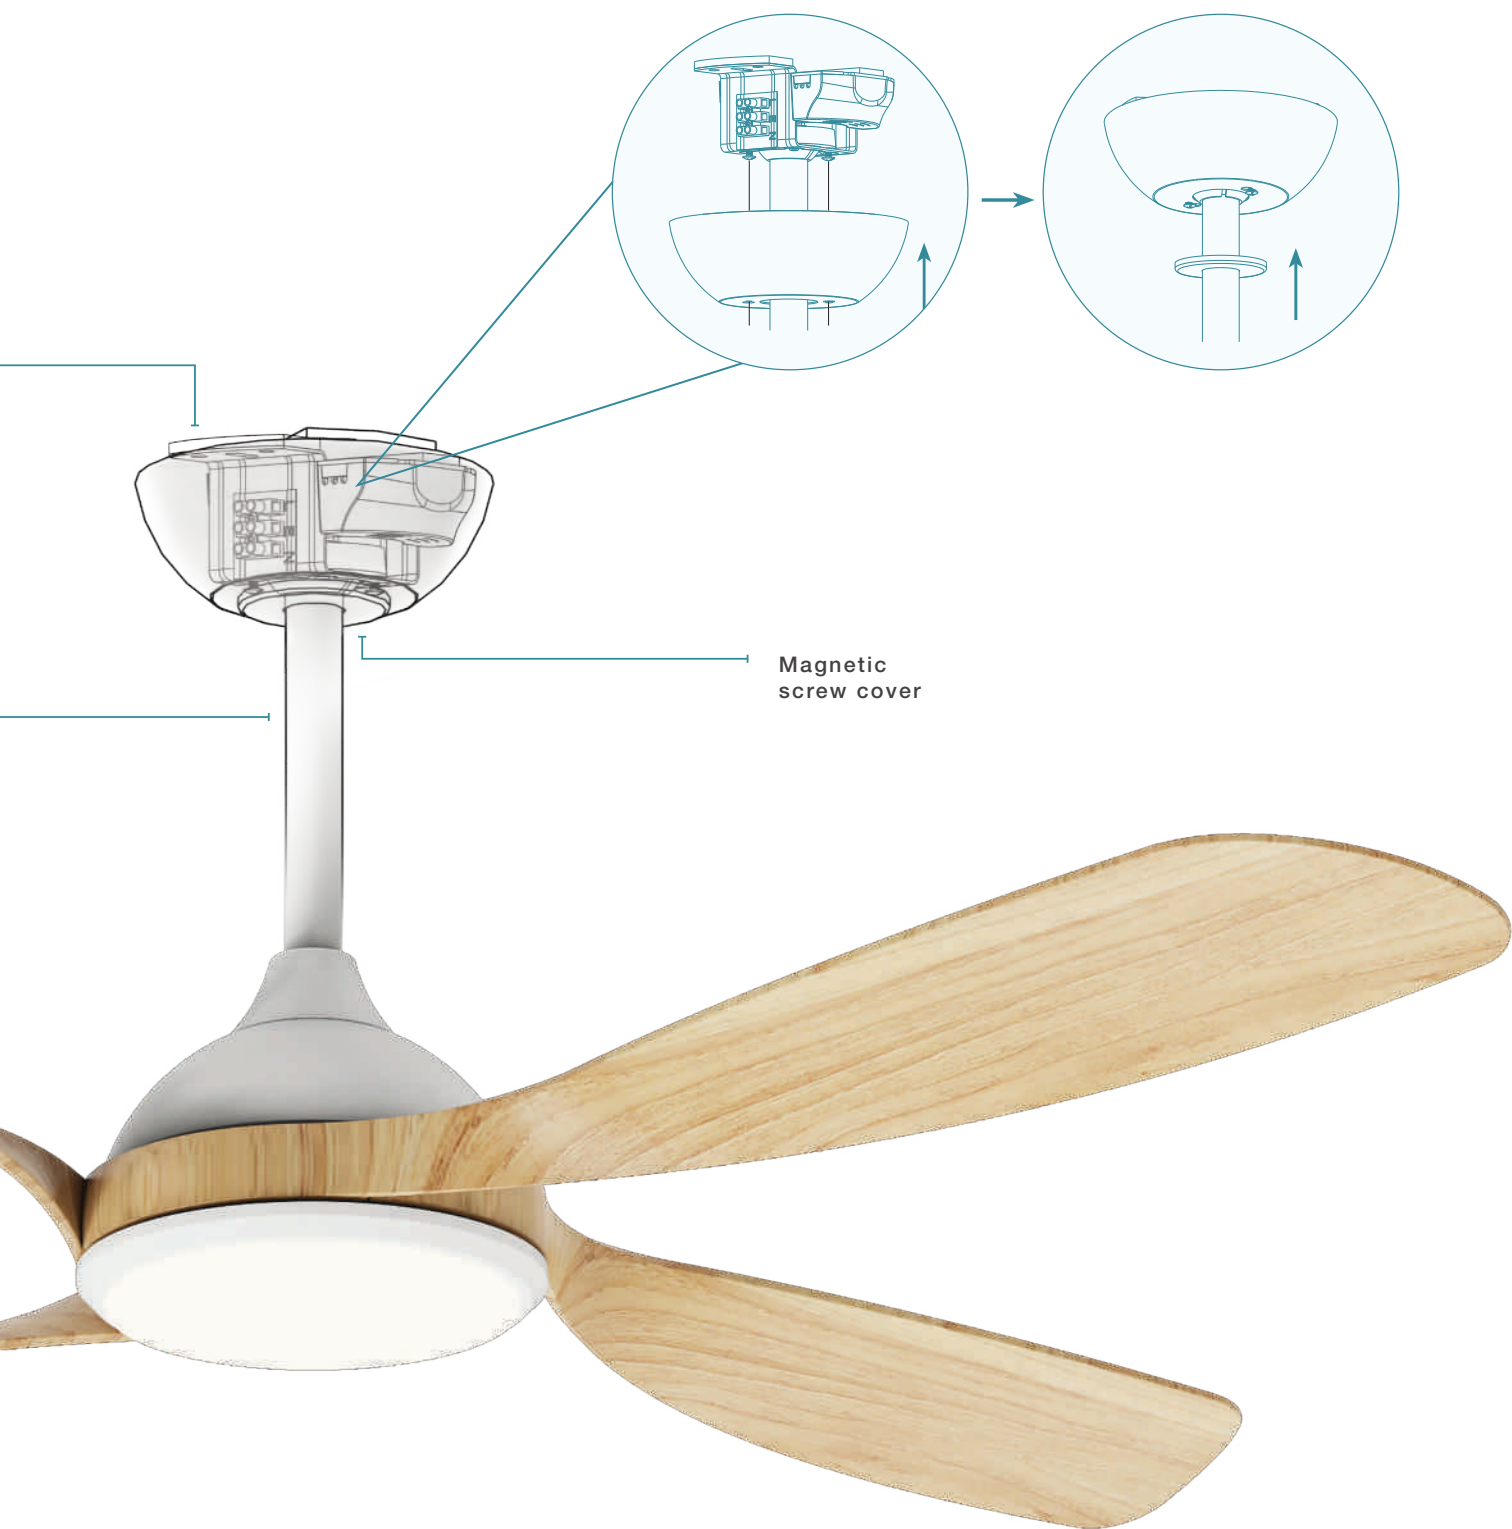

Fan only model

Operate via Smart Life App Compatible with Google Home & Alexa.

GET IT ON Google Play
Download on the App Store

REMOTE CONTROL

(supplied with **ALL non-smart** DC ceiling fans see p.52-p.65)

KEY FEATURES

(applies to **ALL smart** DC ceiling fans see p.12-p.67)

- WiFi Smart
- 6 stage CCT (2700K - 6000K)
- Variable dimming
- 8 speed settings (6 fan speed + sleep + breeze mode)
- Stronger mounting bracket
- Bigger rod (26.5mm vs 18mm standard)
- Magnetic screw cover
- Full setting memory
- RAL9016 Australian Ceiling White

Stronger mounting bracket

Bigger rod (26.5mm)

Magnetic
screw cover

“ Hey... turn
the fan on ”

NEW

SMART DC CEILING FANS

ADVANTAGES OF SMART DC MOTOR CEILING FANS

High Efficiency