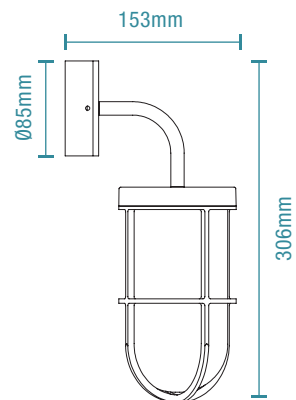

DIMENSIONS