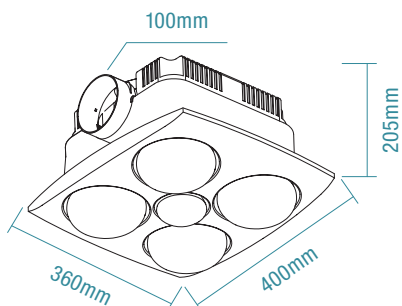

DIMENSIONS

CONTOUR 1

CONTOUR 2

CONTOUR 4

UNO

In-Home
Warranty

Ingress
Protection

Heat Lamp