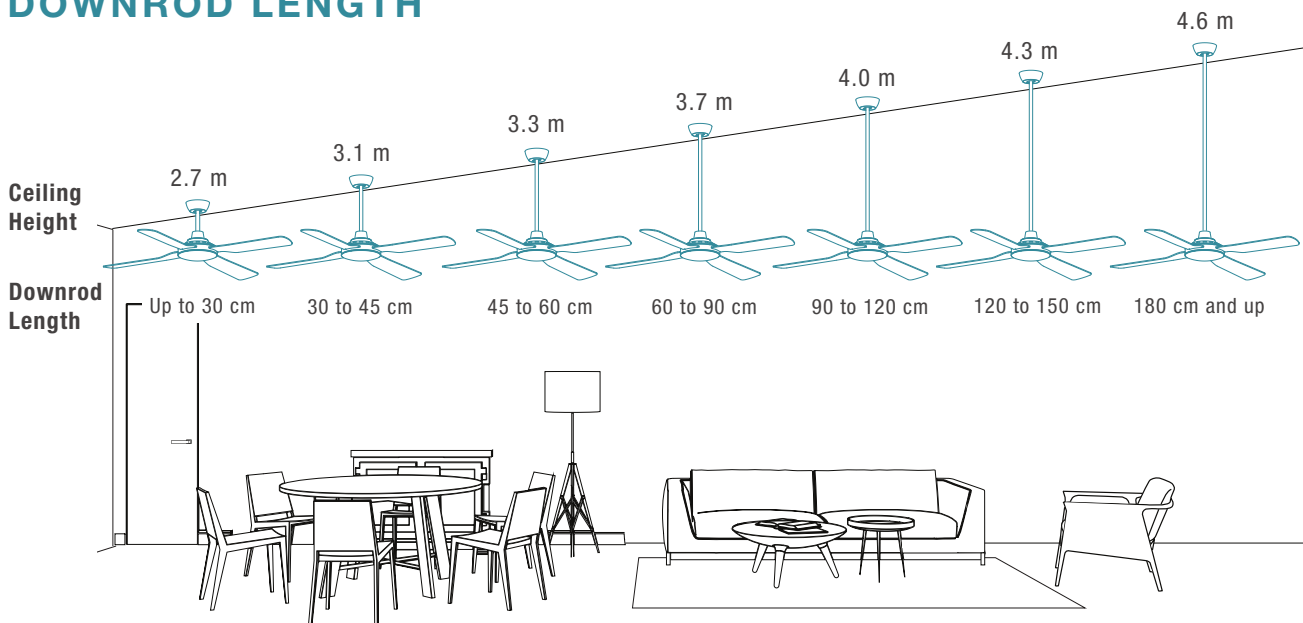

DOWNRODS

COLOUR

RECOMMENDED DOWNROD LENGTH

The ideal distance from the floor to fan blades is 210 cm to 270 cm.

DOWNRODS

VARIANTS

DC DOWNRODS

Ordering Code	Description	Product
MDRD36WS	900mm Downrod White Satin	All
MDRD36W	900mm Downrod White	All
MDRD36M	900mm Downrod Matt Black	All
MDRD36N	900mm Downrod Brushed Nickel	All
MDRD36B	900mm Downrod Brushed Aluminium	All
MDRD72WS	1800mm Downrod White Satin	All
MDRD72W	1800mm Downrod White	All
MDRD72M	1800mm Downrod Matt Black	All
MDRD72B	1800mm Downrod Brushed Aluminium	All
MDRDWIFI36W	900mm Downrod WiFi Matt White	NEW All Smart Range
MDRDWIFI36M	900mm Downrod WiFi Matt Black	NEW All Smart Range
MDRDWIFI36AB	900mm Downrod WiFi Antique Bronze	NEW Riviera
MDRDWIFI36OB	900mm Downrod WiFi Old Bronze	NEW Kingston
MDRDWIFI36G	900mm Downrod WiFi Graphite	NEW Scorpion
MDRDWIFI72W	1800mm Downrod WiFi Matt White	NEW All Smart Range
MDRDWIFI72M	1800mm Downrod WiFi Matt Black	NEW All Smart Range
MDRD36WST	900mm Downrod White Satin 25mm Dia	Newport
MDRD36OT	900mm Downrod Old Bronze 25mm Dia	Newport
MDRD36MT	900mm Downrod Matt Black 25mm Dia	Newport
MDRD72WST	1800mm Downrod White Satin 25mm Dia	Newport
MDRD72OT	1800mm Downrod Old Bronze 25mm Dia	Newport
MDRD72MT	1800mm Downrod Matt Black 25mm Dia	Newport