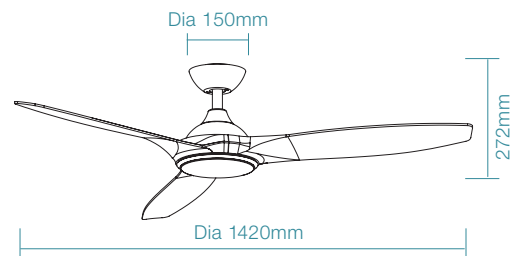

DIMENSIONS

FAN ONLY

FAN LED LIGHT

SPECIFICATIONS

	Fan Only				Fan LED Light			
Ordering Code	MNF143WWR	MNF143MMR	MNF143OWR	MNF143WOR	MNF1433WWR	MNF1433MMR	MNF1433OWR	MNF1433WOR
Colour	White Satin	Matt Black	Old Bronze / Oak	White / Oak	White Satin	Matt Black	Old Bronze / Oak	White / Oak
Power Wattage	35W				35W			
Voltage	220-240Va.c. 50Hz				220-240Va.c. 50Hz			
Blade Diameter	1420mm (56")				1420mm (56")			
Air Movement m³/hr								
Speed 1 (Highest)	13,000m ³ /hr				13,000m ³ /hr			
Speed 2	9,400m ³ /hr				9,400m ³ /hr			
Speed 3	8,400m ³ /hr				8,400m ³ /hr			
Speed 4	7,200m ³ /hr				7,200m ³ /hr			
Speed 5 (Lowest)	5,700m ³ /hr				5,700m ³ /hr			
Blade Pitch	15°				15°			
Hangsure Canopy	Maximum 15°				Maximum 15°			
Lighting Wattage / Type	-				18W LED			
Colour Temperature	-				3000K / 4000K / 5000K			
Lumens Output	-				1700lm / 1750lm / 1780lm			
Rated Lifetime	-				35,000 hours @ Ta25°C			
Dimmable	-				3 step dimming			
Wall Control / Remote Control	5 speed remote control and timer				5 speed remote control and timer			