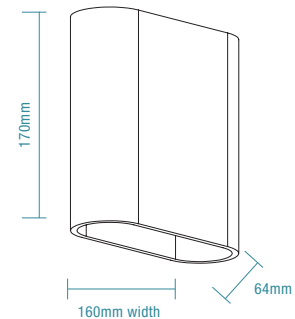

DIMENSIONS