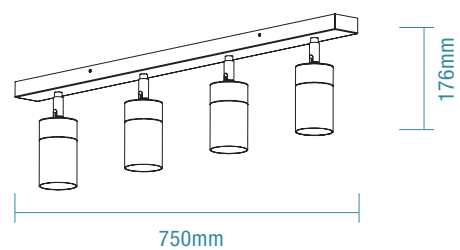

COLOUR AND VARIANTS

MLCS2W
White

MLCS2M
Matt Black

MLCS3W
White

MLCS3M
Matt Black

DIMENSIONS

2 HEADS

3 HEADS

4 HEADS