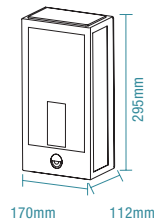

VANCOUVER

Replacement
Warranty

Ingress
Protection

E27

Class I

FEATURES

- Modern decorative IP44 exterior wall light
- Ideal lighting solution for area around the house, pathways and entrance areas
- Robust die-cast aluminium frame with clear tempered glass
- Ease of wiring with terminal block connectors
- Compatible with E27* lamp (not included)
- Supplied with mounting plate for easy installation (FLM & FSM models only)

SPECIFICATIONS

Ordering Code	MLXVE27FLM	MLXVE27FSM	MLXVE27MS	MLXVE27WBM*
Colour	Matt Black	Matt Black	Matt Black	Matt Black
Power Wattage	Max. 60W E27* lamp			
Voltage	220-240V a.c. 50Hz			
Materials / Housing	Die-cast aluminium			
Colour Temperature	-			
Lumens Output	-			
IP Rating	IP44			
Beam Angle	-			
CRI	-			
Rated Lifetime	-			
Sensor	-	-	PIR	-
Hold Time	-	-	10s - 8m adjustable	-
Detection Range	-	-	120° up to 8M	-

COLOUR AND VARIANTS

*Can only be installed as illustrated.

DIMENSIONS

MLXVE27MS