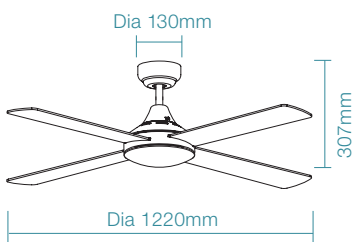

MPLCDS
Premium Remote
Control Kit

DIMENSIONS

FAN ONLY

FAN LED LIGHT

FAN E27* LIGHT

AC
Ceiling Fans

LIFESTYLE

Elegant and functional