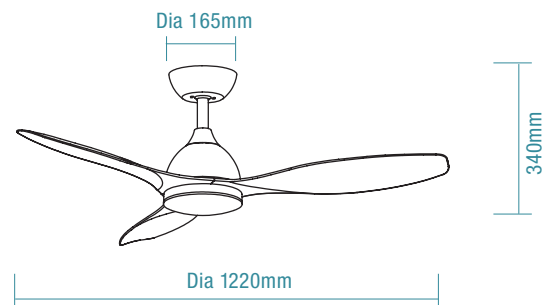

DIMENSIONS

FAN ONLY

FAN LED LIGHT

SPECIFICATIONS

	Fan Only			Fan LED Light		
Ordering Code	MEDC123W	MEDC123M	MEDC123MW	MEDC1233W	MEDC1233M	MEDC1233MW
Colour	Matt White	Matt Black	Matt Black / Walnut	Matt White	Matt Black	Matt Black / Walnut
Power Wattage	36W			36W		
Voltage	220-240Va.c. 50Hz			220-240Va.c. 50Hz		
Blade Diameter	1220mm (48")			1220mm (48")		
Air Movement m³/hr						
Speed 6 (Highest)	14,000m ³ /hr			14,000m ³ /hr		
Speed 5	11,200m ³ /hr			11,200m ³ /hr		
Speed 4	9,120m ³ /hr			9,120m ³ /hr		
Speed 3	7,750m ³ /hr			7,750m ³ /hr		
Speed 2	6,290m ³ /hr			6,290m ³ /hr		
Speed 1 (Lowest)	4,680m ³ /hr			4,680m ³ /hr		
Blade Pitch	10°			10°		
Hangsure Canopy	Maximum 10°			Maximum 10°		
Lighting Wattage / Type	-			18W LED		
Colour Temperature	-			2700K - 6000K		
Lumens Output	-			Up to 1950lm		
Rated Lifetime	-			30,000 hours @ Ta25°C		
Dimmable	-			Variable dimming		
Wall Control / Remote Control	8 speed remote control and timer			8 speed remote control and timer		