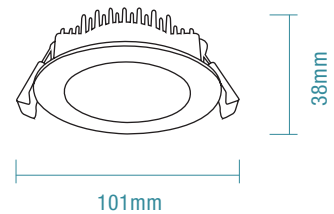

DIMENSIONS

ACCESSORIES