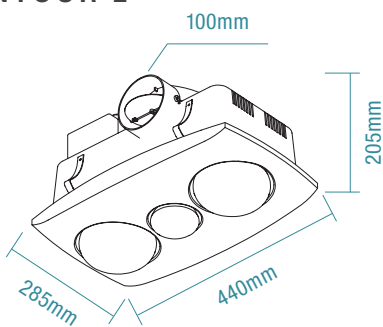

COLOUR AND VARIANTS

ACCESSORIES

MRL275W
275W E27
Heat Lamp

MRL3K8W
8W 3000k
LED R80 Lamp

DIMENSIONS

CONTOUR 1

CONTOUR 2

CONTOUR 4