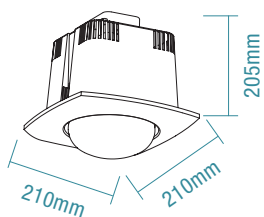

DIMENSIONS

CONTOUR 1

CONTOUR 2

CONTOUR 4

UNO

In-Home
Warranty

Ingress
Protection

Heat Lamp