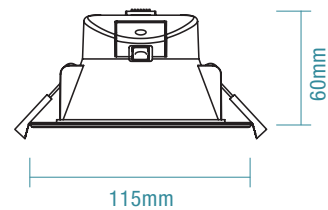

DIMENSIONS

ACCESSORIES