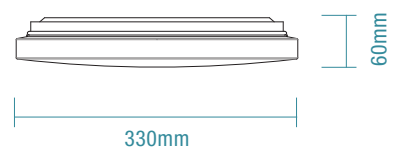

COLOUR AND VARIANTS

DIMENSIONS

12 W

18 W

24 W / 28 W