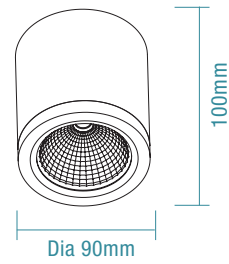

DIMENSIONS

ACCESSORIES