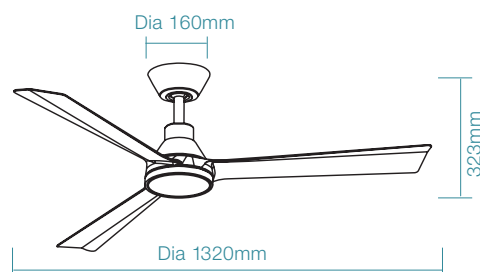

FAN LED LIGHT