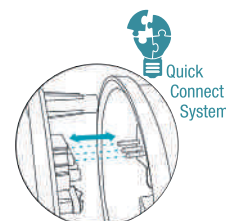

MLXF3452MS
Matt Black

DIMENSIONS

SINGLE HEAD

DOUBLE HEAD

SINGLE HEAD SENSOR

DOUBLE HEAD SENSOR

BANDIT

Replacement
Warranty