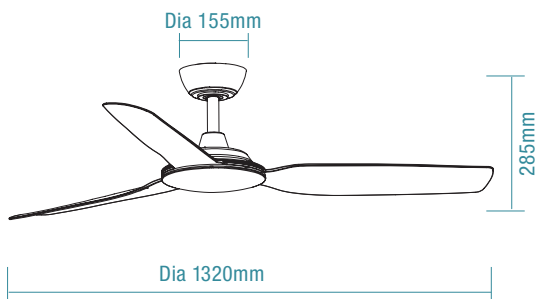

VIPER DC

Best-in-class airflow
1320mm (52")
Smart DC ceiling fan

VIPER DC 3

Best-in-class airflow

Warranty

Wi-Fi

Indoor & Covered
Outdoor Use

Summer/Winter
Reverse Function

DIMENSIONS

FAN ONLY

FAN LED LIGHT

SPECIFICATIONS

	Fan Only		Fan LED Light	
Ordering Code	MVDC133W	MVDC133M	MVDC1333W	MVDC1333M
Colour	Matt White	Matt Black	Matt White	Matt Black
Power Wattage	36W		36W	
Voltage	220-240Va.c. 50Hz		220-240Va.c. 50Hz	
Blade Diameter	1320mm (52")		1320mm (52")	
Air Movement m ³ /hr				
Speed 6 (Highest)	17,640m ³ /hr		17,640m ³ /hr	
Speed 5	14,200m ³ /hr		14,200m ³ /hr	
Speed 4	13,600m ³ /hr		13,600m ³ /hr	
Speed 3	12,800m ³ /hr		12,800m ³ /hr	
Speed 2	11,400m ³ /hr		11,400m ³ /hr	
Speed 1 (Lowest)	8,500m ³ /hr		8,500m ³ /hr	
Blade Pitch	14°		14°	
Hangsure Canopy	Maximum 15°		Maximum 15°	
Lighting Wattage / Type	-		18W LED	
Colour Temperature	-		2700K - 6000K	
Lumens Output	-		Up to 2120lm	
Rated Lifetime	-		35,000 hours @ Ta25°C	
Dimmable	-		Variable dimming	
Wall Control / Remote Control	8 speed remote control and timer		8 speed remote control and timer	