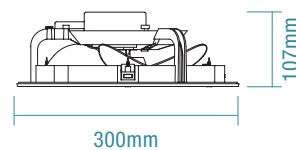

DIMENSIONS

ROUND 240