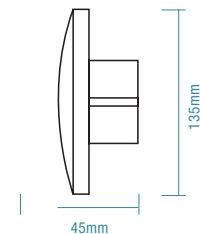

DIMENSIONS

7W