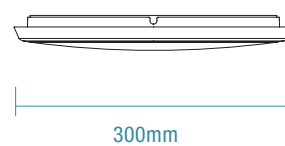

MTD350VAP
Push Button Dimmer

MTD350VAR
Rotary Dimmer

DIMENSIONS

15 W

48mm

24 W

40mm

35 W