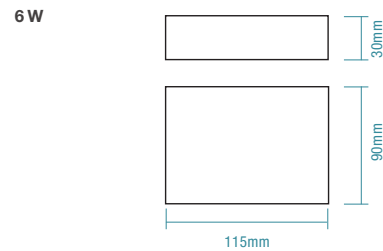

DIMENSIONS