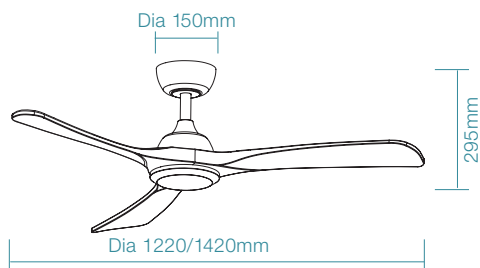

DIMENSIONS

FAN ONLY