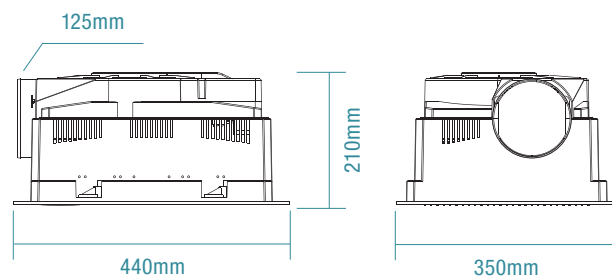

DIMENSIONS

ACCESSORIES