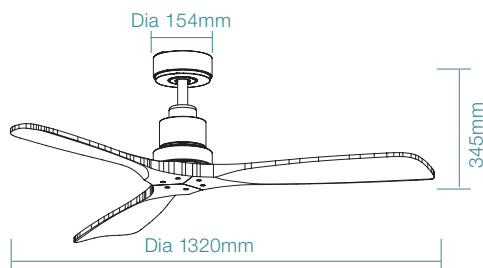

DIMENSIONS

FAN ONLY