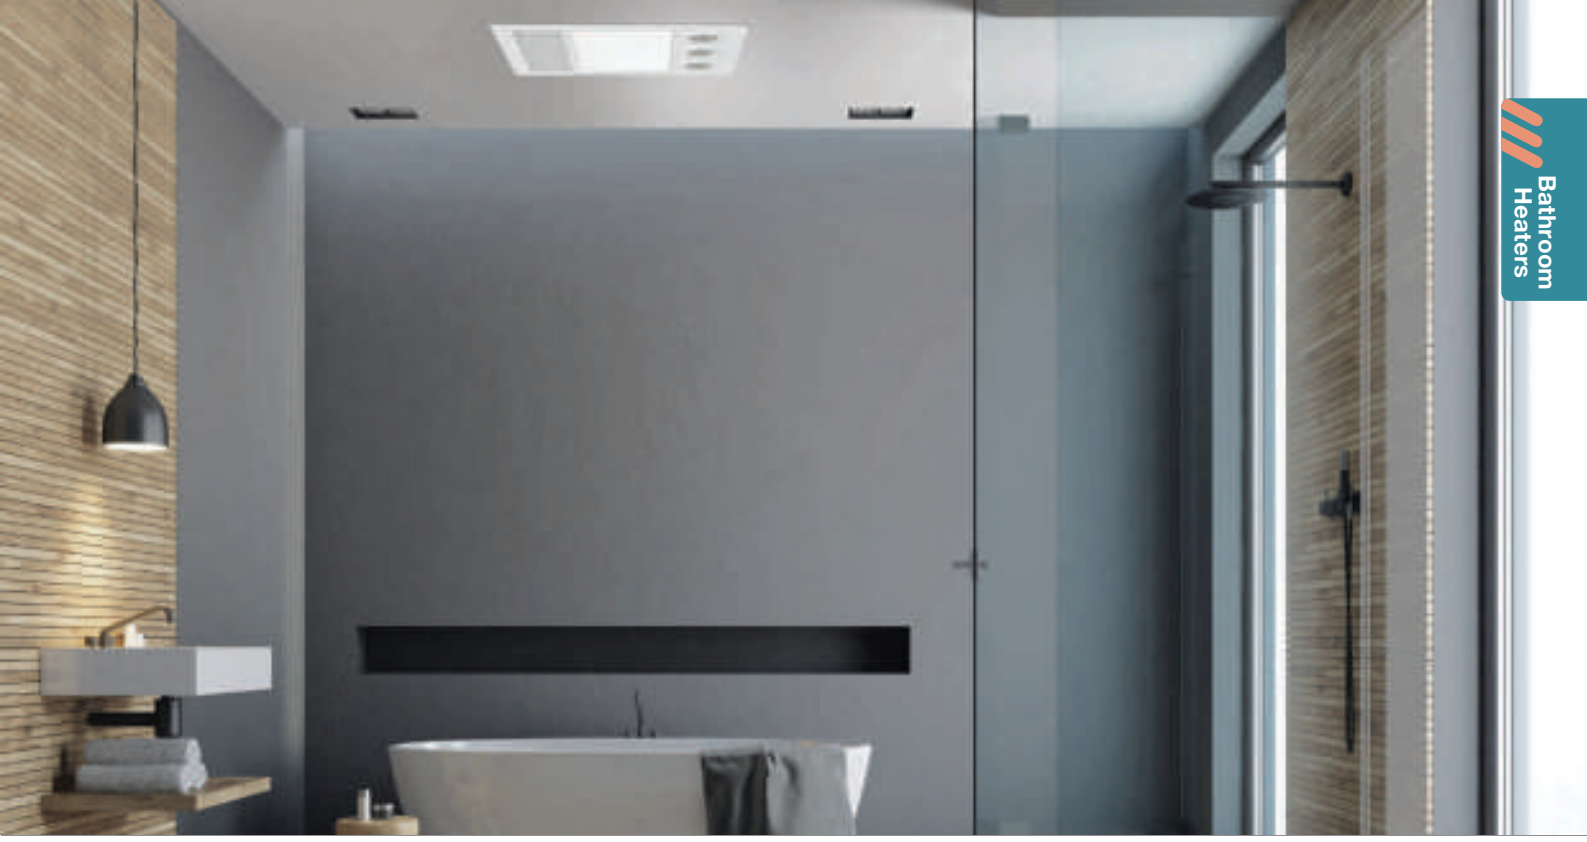

COLOUR AND VARIANTS