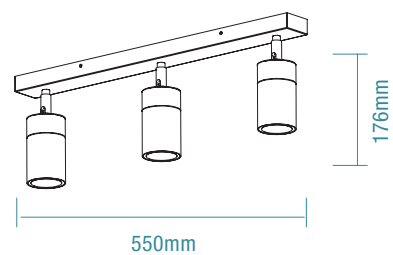

COLOUR AND VARIANTS

MLCS2W
White

MLCS2M
Matt Black

MLCS3W
White

MLCS3M
Matt Black

DIMENSIONS

2 HEADS

3 HEADS

4 HEADS