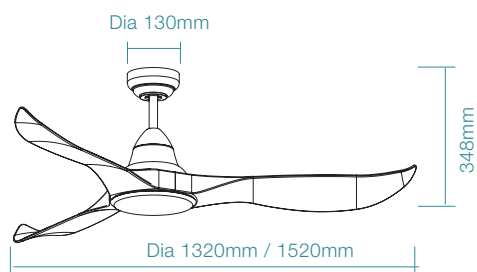

DIMENSIONS

FAN ONLY

FAN LED LIGHT

ALBATROSS

Large fan leader
1800mm (72") / 2100mm (84")
DC ceiling fan

ALBATROSS

Large fan leader

Warranty