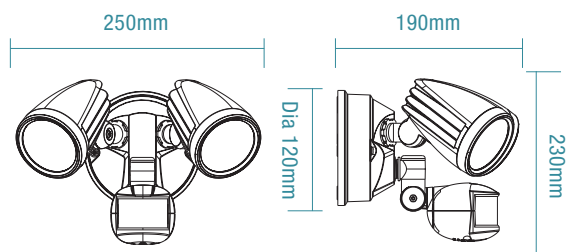

MLXF3452MS
Matt Black

DIMENSIONS

SINGLE HEAD

DOUBLE HEAD

SINGLE HEAD SENSOR

DOUBLE HEAD SENSOR

BANDIT

Replacement
Warranty