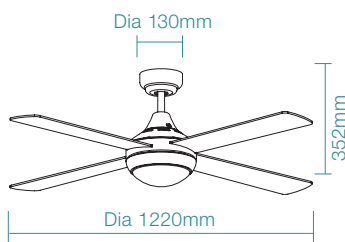

MPLCDS
Premium Remote
Control Kit

DIMENSIONS

FAN ONLY

FAN LED LIGHT

FAN E27* LIGHT

AC
Ceiling Fans

LIFESTYLE

Elegant and functional