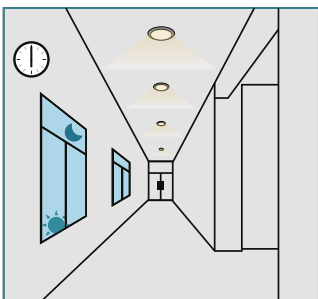

The light automatically turns on at a dim level when natural light lux level drops below preset daylight threshold, even if there is no motion detected.

3