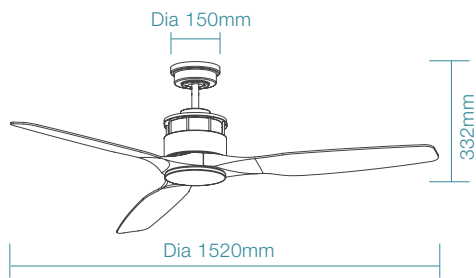

COLOUR AND VARIANTS

FAN ONLY

FAN LED LIGHT

ACCESSORIES

DIMENSIONS

FAN ONLY