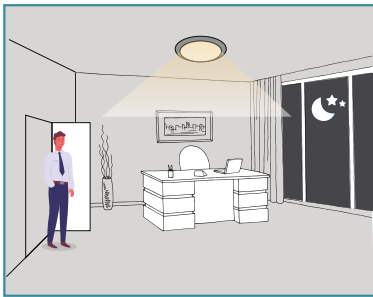

With movement and insufficient ambient lux level, the light is triggered on 100% by the detector.