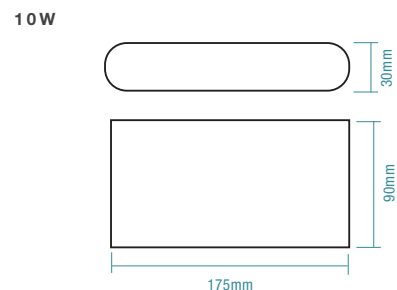

DIMENSIONS

MODUS

FEATURES

- Modern and robust designed for a wide range of applications both indoor and outdoor
- Die-cast aluminium housing with glass diffuser
- Ideal lighting solution for areas around the house, pathways and entrance areas
- IP54 rated up/down wall light
- Features 2 high output LEDs 6W (2x3W) and 10W (2x5W)
- Switchable colour temperature 3000K, 4000K and 5000K
- Supplied with terminal block and mounting plate for easy installation