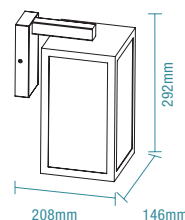

MLXVE27WBM