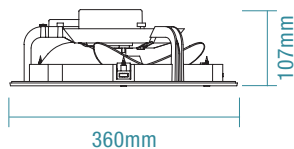

CORE 240 / 290

FEATURES

- Traditional design exhaust fan
- High air extraction
- DIY flex and plug supplied for easy installation

COLOUR AND VARIANTS

SPECIFICATIONS

	Exhaust Fan Only	
Ordering Code	MXFC20W	MXFC25W
Colour	White	White
Shape / Sizes	Round 240	Round 290
Air Extraction m³/hr	310m³/hr	540m³/hr
Exhaust Fan Wattage	25W	35W
Voltage / Frequency	220-240Va.c. 50Hz	
Materials / Housing	Plastic	
Cutout Size	240mm	290mm
Decibel Rating	≤40dB	≤50dB
IP Rating	IPX2	
Minimum Ceiling Depth	220mm	
Ducting Size	100mm	150mm
Accessories Included	1m flex & plug	

DIMENSIONS

ROUND 240

ROUND 290