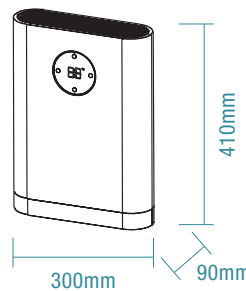

DIMENSIONS