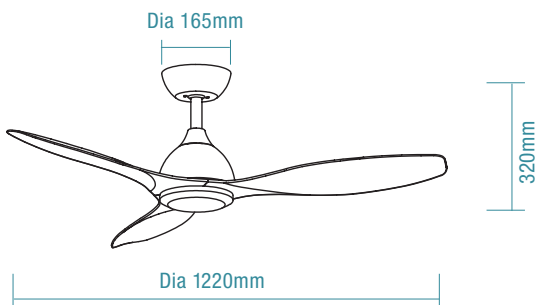

DIMENSIONS

FAN ONLY

FAN LED LIGHT

SPECIFICATIONS

	Fan Only			Fan LED Light		
Ordering Code	MEDC123W	MEDC123M	MEDC123MW	MEDC1233W	MEDC1233M	MEDC1233MW
Colour	Matt White	Matt Black	Matt Black / Walnut	Matt White	Matt Black	Matt Black / Walnut
Power Wattage	36W			36W		
Voltage	220-240Va.c. 50Hz			220-240Va.c. 50Hz		
Blade Diameter	1220mm (48")			1220mm (48")		
Air Movement m³/hr						
Speed 6 (Highest)	14,000m ³ /hr			14,000m ³ /hr		
Speed 5	11,200m ³ /hr			11,200m ³ /hr		
Speed 4	9,120m ³ /hr			9,120m ³ /hr		
Speed 3	7,750m ³ /hr			7,750m ³ /hr		
Speed 2	6,290m ³ /hr			6,290m ³ /hr		
Speed 1 (Lowest)	4,680m ³ /hr			4,680m ³ /hr		
Blade Pitch	10°			10°		
Hangsure Canopy	Maximum 10°			Maximum 10°		
Lighting Wattage / Type	-			18W LED		
Colour Temperature	-			2700K - 6000K		
Lumens Output	-			Up to 1950lm		
Rated Lifetime	-			30,000 hours @ Ta25°C		
Dimmable	-			Variable dimming		
Wall Control / Remote Control	8 speed remote control and timer			8 speed remote control and timer		