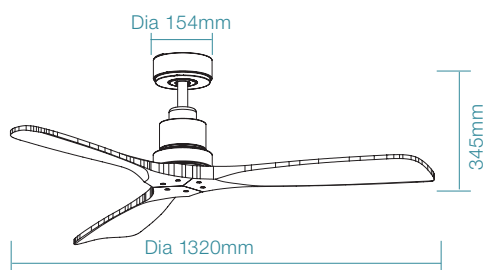

DIMENSIONS

FAN ONLY