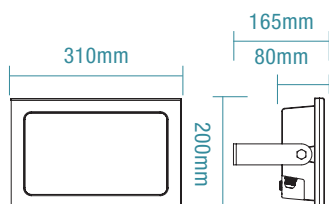

DIMENSIONS

20W

30W

50W

50W SENSOR

100W

150W

200W