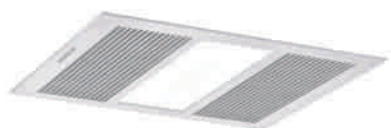

COLOUR AND VARIANTS

MBHV2000W
White