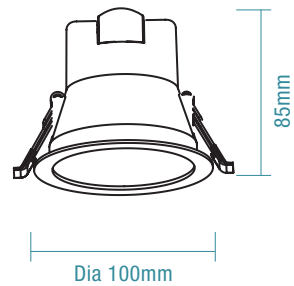

DIMENSIONS

REX

ACCESSORIES