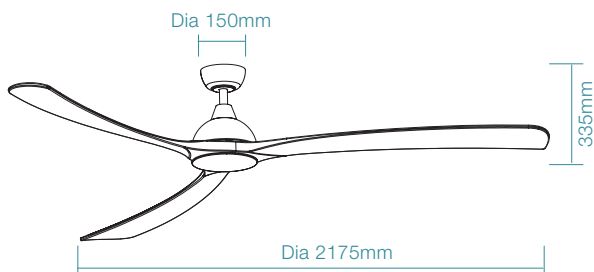

ACCESSORIES

MDRDWIFI36W / MDRDWIFI72W
900mm / 1800mm Downrod
Matt White

MDRDWIFI36M / MDRDWIFI72M
900mm / 1800mm Downrod
Matt Black

DIMENSIONS

FAN ONLY

FAN LED LIGHT

 For more product information please visit our website.