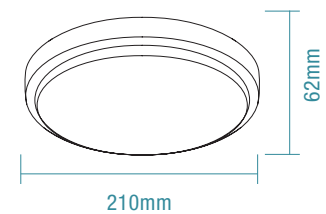

Supplied with black clip on trim.

DIMENSIONS

10W OVAL SHAPE

15W OVAL SHAPE

10W ROUND SHAPE

15W ROUND SHAPE

SLIMFIRE

FEATURES