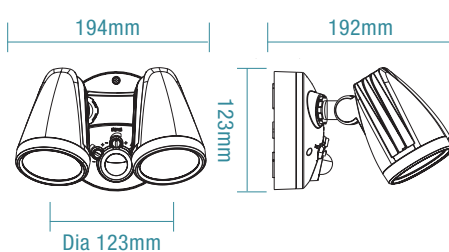

DOUBLE HEAD SENSOR