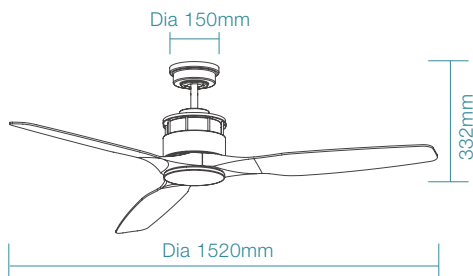

COLOUR AND VARIANTS

FAN ONLY

FAN LED LIGHT

ACCESSORIES

DIMENSIONS

FAN ONLY