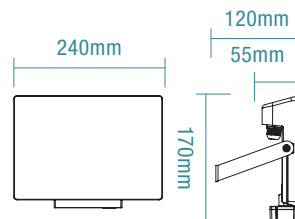

DIMENSIONS

20W

30W

50W

50W SENSOR

100W

150W

200W