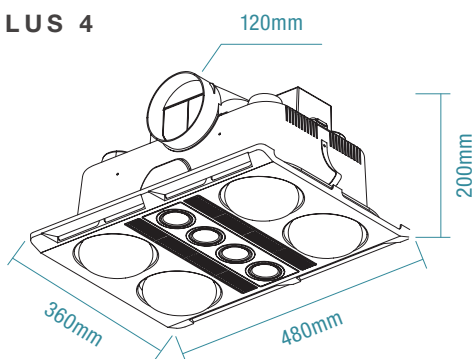

PROFILE PLUS 4