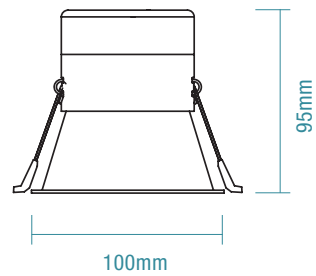

COLOUR AND VARIANTS

TLCD34510WD
Matt White

TLCD34510MD
Matt Black

DIMENSIONS

ACCESSORIES

MTD350VAP
Push Button Dimmer

MTD350VAR
Rotary Dimmer

ARTE