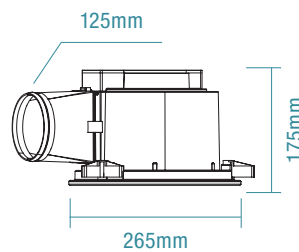

MXFLFR30W
White

MXFLFS25W
White

MXFLFS30W
White

DIMENSIONS

ROUND 240 / SQUARE 240 /
ROUND 240 LED / SQUARE 240 LED

NB: Oval shape ducting pipe

ROUND 295 / SQUARE 295 /
ROUND 295 LED / SQUARE 295 LED

SATURN 240 / 295