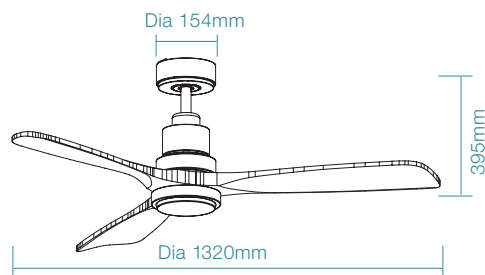

FEATURES

- Brushless quiet and efficient 32W DC motor
- WiFi connectivity and operate via Smart Life application
- Low ceiling and slimline designed ideal for indoor and covered outdoor applications
- Unique comfort sleep and breeze mode + 6 other speed settings
- Steel body, canopy and solid timber blades (plus PMMA lens cover, light model only)
- Fully reversible for summer and winter mode from remote control
- Supplied with 8 speed remote control
- 20W LED with variable dimming (light model only)
- Variable 6 stage colour temperature between 2700K to 6000K (light model only)

DIMENSIONS

FAN ONLY

FAN LED LIGHT

SPECIFICATIONS

	Fan Only		Fan LED Light	
Ordering Code	MMDC133WN	MMDC133MW	MMDC1333WN	MMDC1333MW
Colour	Matt White / Natural	Matt Black / Walnut	Matt White / Natural	Matt Black / Walnut
Power Wattage	32W		32W	
Voltage	220-240Va.c. 50Hz		220-240Va.c. 50Hz	
Blade Diameter	1320mm (52")		1320mm (52")	
Air Movement m ³ /hr				
Speed 6 (Highest)	8,540m ³ /hr		8,540m ³ /hr	
Speed 5	7,995m ³ /hr		7,995m ³ /hr	
Speed 4	7,100m ³ /hr		7,100m ³ /hr	
Speed 3	6,250m ³ /hr		6,250m ³ /hr	
Speed 2	5,265m ³ /hr		5,265m ³ /hr	
Speed 1 (Lowest)	4,120m ³ /hr		4,120m ³ /hr	
Blade Pitch	8°		8°	
Hangsure Canopy	Maximum 15°		Maximum 15°	
Lighting Wattage / Type	-		20W LED	
Colour Temperature	-		2700K - 6000K	
Lumens Output	-		Up to 2120lm	
Rated Lifetime	-		35,000 hours @ Ta25°C	
Dimmable	-		Variable dimming	
Wall Control / Remote Control	8 speed remote control and timer		8 speed remote control and timer	