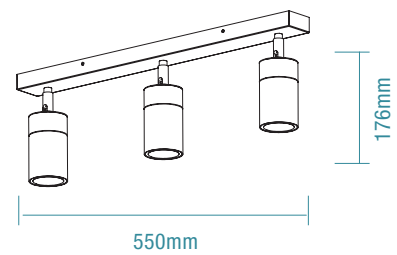

COLOUR AND VARIANTS

MLCS2W
White

MLCS2M
Matt Black

MLCS3W
White

MLCS3M
Matt Black

MLCS4W
White

MLCS4M
Matt Black

DIMENSIONS

2 HEADS

3 HEADS

4 HEADS