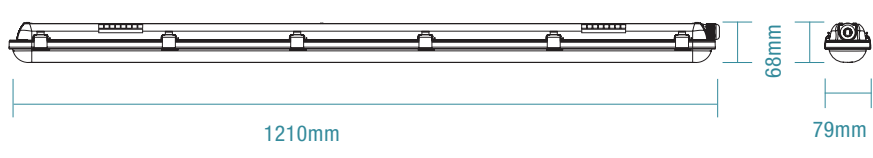

COLOUR AND VARIANTS

TLWB34618
White

TLWB34639
White

DIMENSIONS

DAYLIGHT APPLICATION

APPLICATION EXAMPLE

Hold time: 5 mins

Daylight Threshold: 50lux