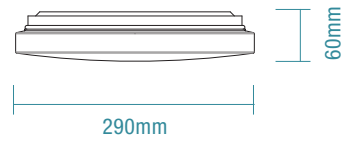

COLOUR AND VARIANTS

DIMENSIONS

12 W

18 W

24 W/28 W