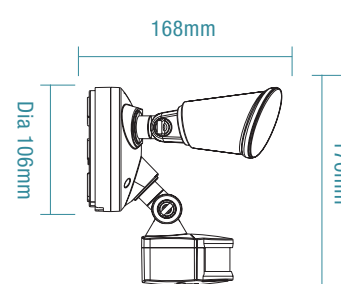

DOUBLE HEAD SENSOR