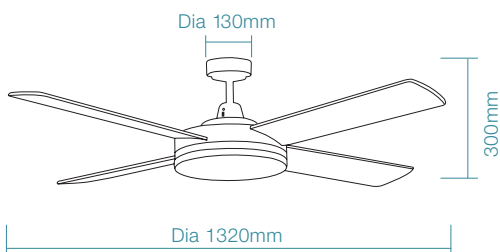

FAN LED LIGHT