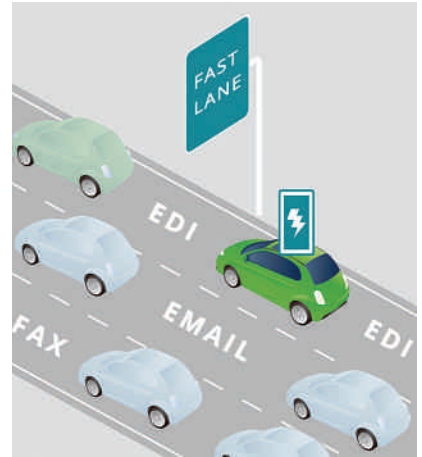

6

Electronic Database Interface (EDI)

EDI revolutionizes the ordering process, offering a paperless and seamless system for exchanging vital information such as purchase orders and invoices digitally with other businesses. This digital exchange enhances accuracy and accelerates communication, ensuring greater efficiency and speed in transactions.

EDI orders are seamlessly integrated into our Enterprise Resource Planning (ERP) system, automating processes and facilitating timely delivery by swiftly releasing them to the warehouse for picking. By eliminating manual data entry, EDI serves as an express lane ordering process, effectively eliminating errors and streamlining operations for enhanced productivity and customer satisfaction.