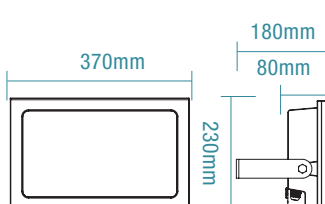

DIMENSIONS

20W

30W

50W

50W SENSOR

100W

150W

200W