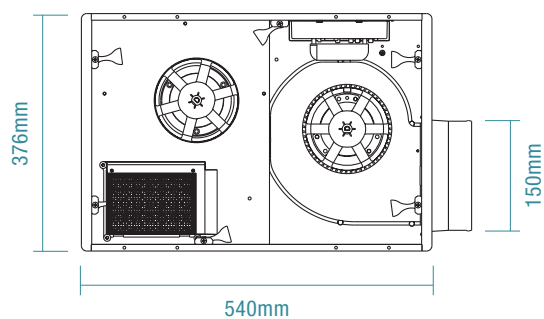

DIMENSIONS