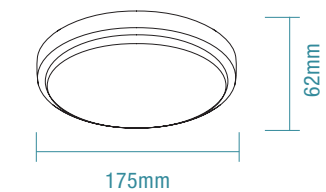

Supplied with black clip on trim.

DIMENSIONS

10W OVAL SHAPE

15W OVAL SHAPE

10W ROUND SHAPE

15W ROUND SHAPE

SLIMFIRE

FEATURES