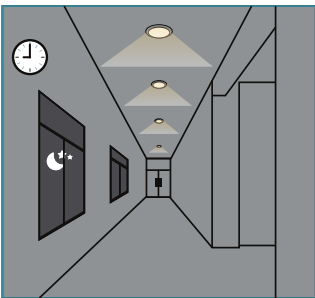

The light automatically turns on at a dim level again when there is no motion detected.

5