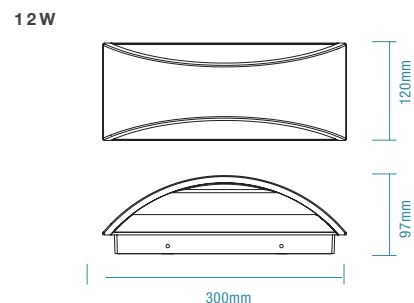

DIMENSIONS

TAURUS

FEATURES

- Modern decorative IP54 exterior wall light
- Ideal lighting solution for area around the house, pathways and entrance areas
- Power coated aluminium housing with polycarbonate diffuser
- Ease of wiring with terminal block connectors
- Supplied with mounting plate for easy installation
- Compatible with E27* lamp (not included)