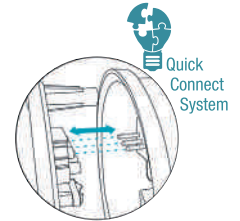

FEATURES

- Modern designed exterior light for security lighting and safety
- Ideal solution for entrances, alfresco and exterior applications
- Polycarbonate head with UV stabilised ABS mounting base
- Fully adjustable head
- Sensor output relay control
- Extra screw terminal for looping
- Quick connect base for fast and easy installation
- Manual override function
- Switchable colour temperature 3000K, 4000K and 5000K
- Adjustable time delay, lux level and sensitivity (sensor models only)

SPECIFICATIONS

	Single Head	Single Head Sensor	Double Head	Double Head Sensor
Ordering Code	MLXB3451M	MLXB3451MS	MLXB3452M	MLXB3452MS
Colour	Matt Black	Matt Black	Matt Black	Matt Black
Power Wattage	12W		2 x 12W	
Voltage	220-240Va.c. 50Hz			
Materials / Housing	ABS			
Colour Temperature	3000K / 4000K / 5000K		3000K / 4000K / 5000K	
Lumens Output	1050lm / 1100lm / 1100lm		2100lm / 2200lm / 2200lm	
IP Rating	IP54			
Beam Angle	90°			
CRI	Ra>80			
Rated Lifetime	30,000 hours @ Ta25°			
Sensor	-	PIR	-	PIR
Detection Range	-	180° up to 16M	-	180° up to 16M