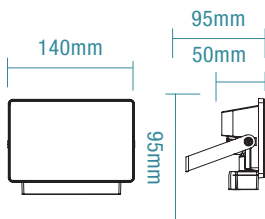

DIMENSIONS

20W

30W

50W

50W SENSOR

100W

150W

200W