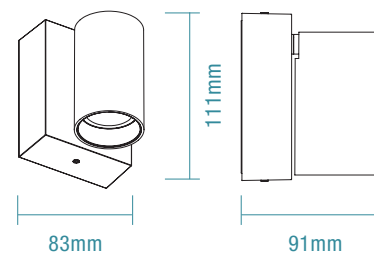

DIMENSIONS

SINGLE HEAD