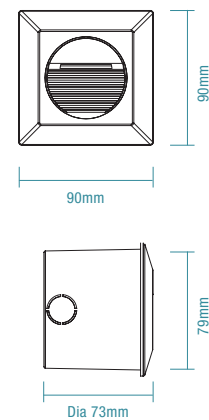

COLOUR AND VARIANTS

MLXQ3453W
White

MLXQ3453M
Matt Black

DIMENSIONS

TIVOLI

Replacement
Warranty

Ingress
Protection

Non
Dimmable