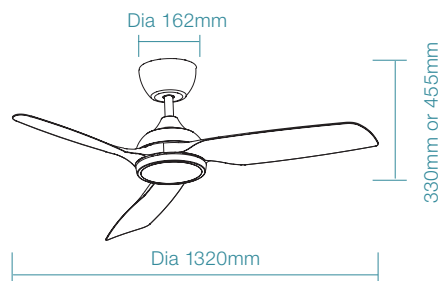

WiFi Remote Control
and Timer

DIMENSIONS

FAN ONLY

FAN LED LIGHT

 For more product information please visit our website.

Smart DC
Ceiling Fans

MALLORCA DC

Architecturally Designed
1320mm (52")
Smart DC ceiling fan