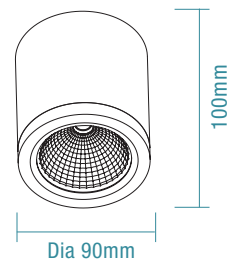

DIMENSIONS

ACCESSORIES