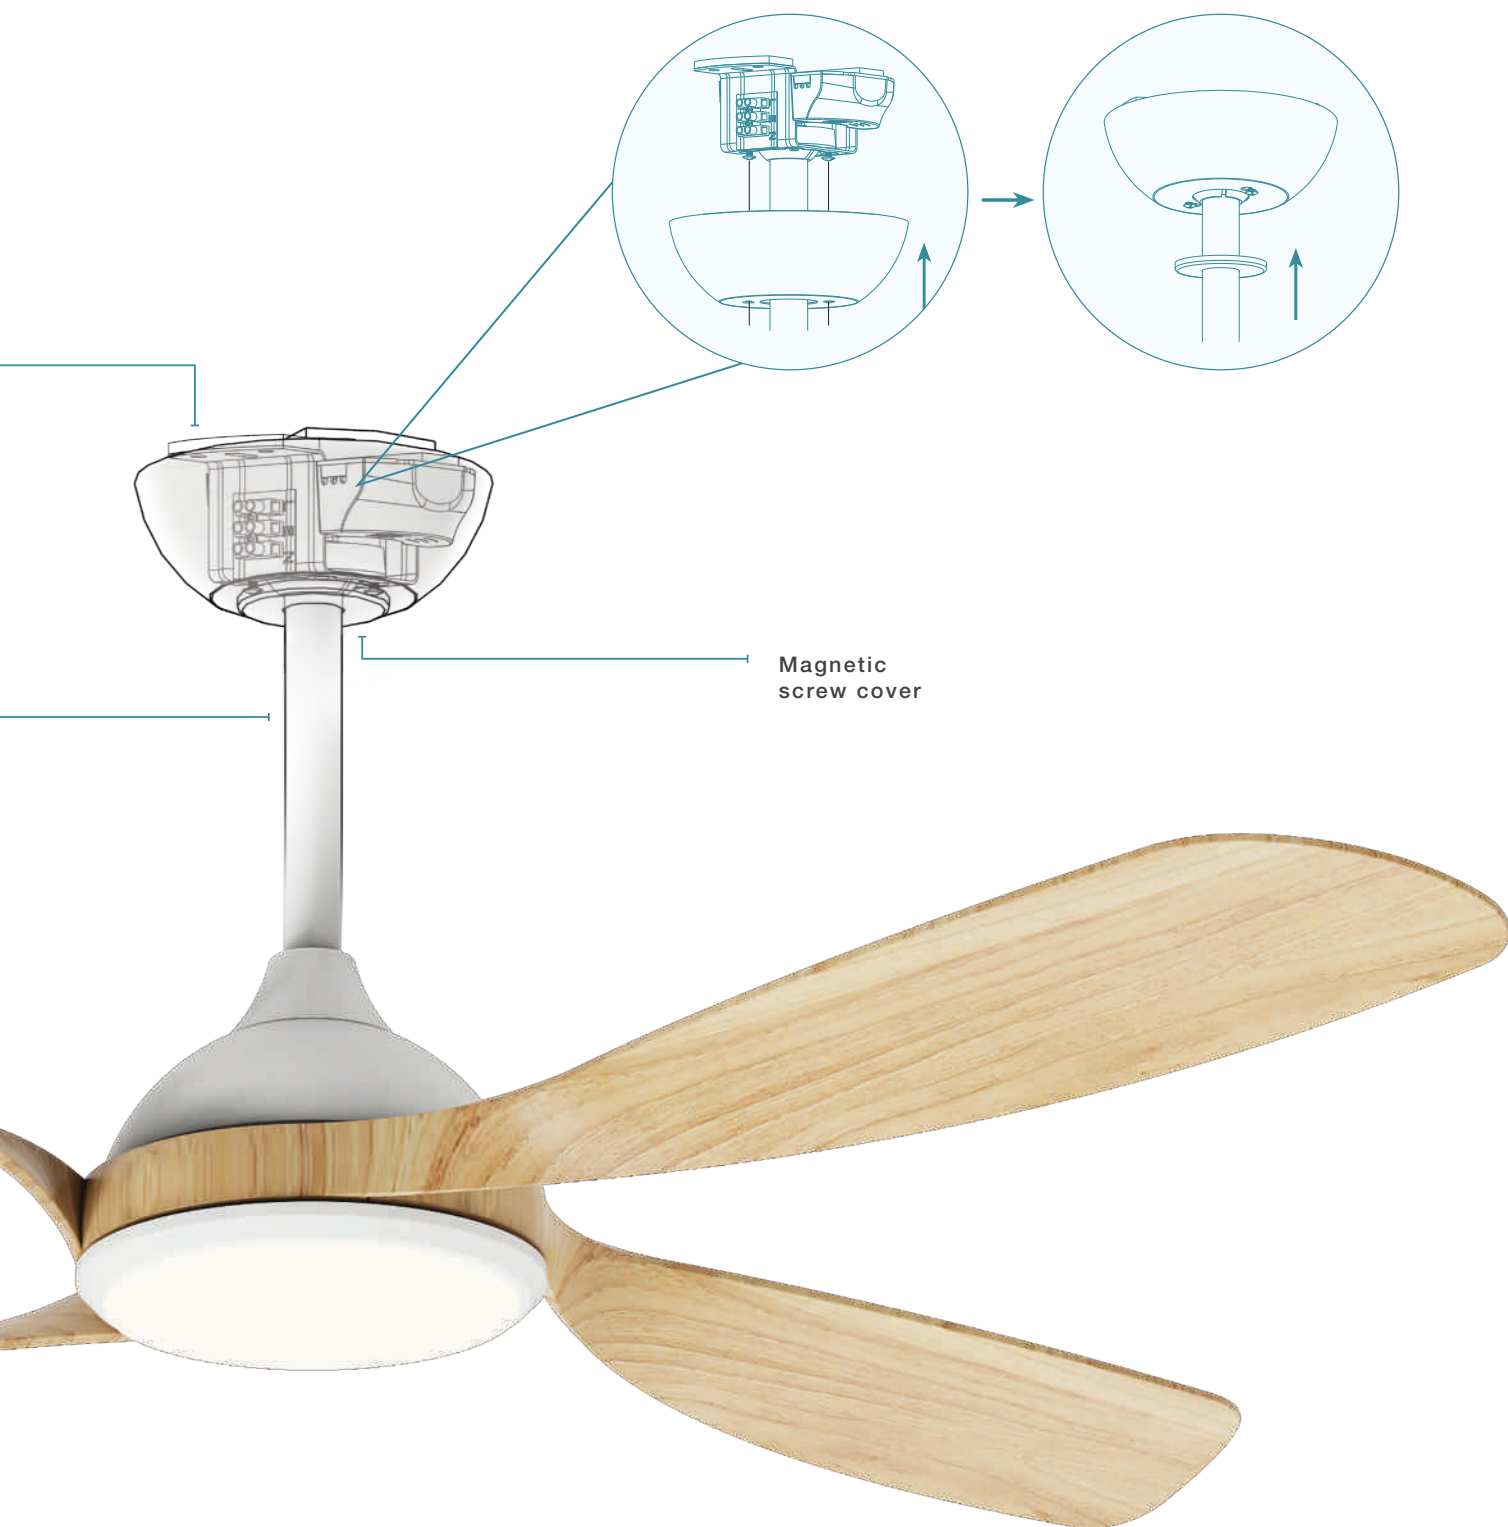

KEY FEATURES

(applies to **ALL smart** DC ceiling fans see p.12-p.67)

- WiFi Smart
- 6 stage CCT (2700K - 6000K)
- Variable dimming
- 8 speed settings (6 fan speed + sleep + breeze mode)
- Stronger mounting bracket
- Bigger rod (26.5mm vs 18mm standard)
- Magnetic screw cover
- Full setting memory
- RAL9016 Australian Ceiling White

Stronger mounting bracket

Bigger rod
(26.5mm)

Magnetic
screw cover

“ Hey... turn
the fan on ”

NEW

SMART DC CEILING FANS

ADVANTAGES OF SMART DC MOTOR CEILING FANS

High Efficiency