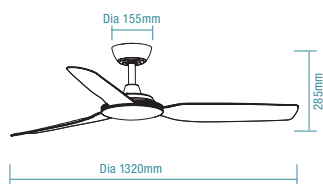

5 DIMENSIONS

FAN ONLY