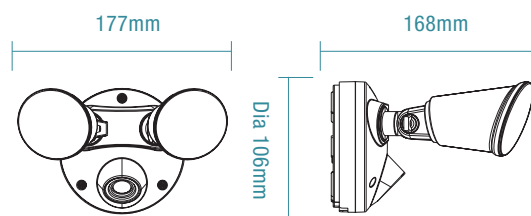

DOUBLE HEAD