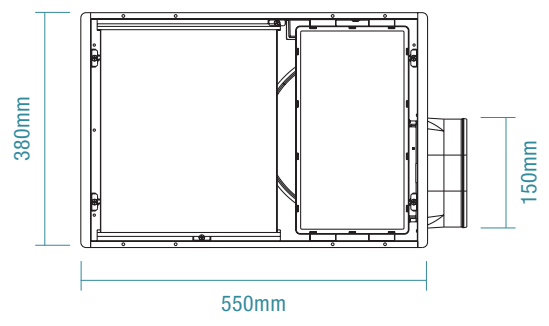

ACCESSORIES