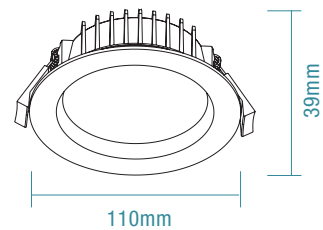

DIMENSIONS

ACCESSORIES