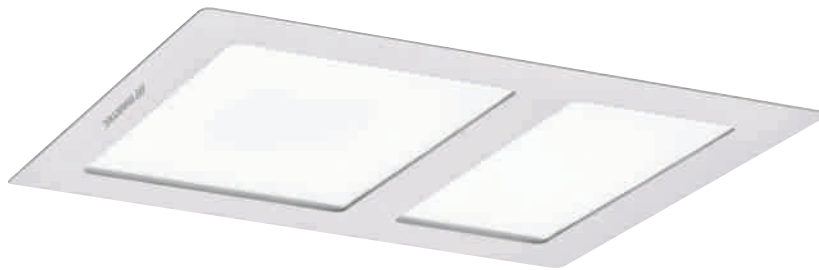

ASPIRE

In-Home
Warranty

Ingress
Protection

Heat Tube

High Performance
Ball Bearing Motor

High
Extraction

Slimline
Fitting

Tricolour

FEATURES

- Sleek and low profile design to suit any bathroom application
- Metal housing with aluminium fascia
- Built in thermal overload protection
- Back draft stopper included
- Half heat function
- Cut-out template included
- Compatible with Martec bathroom remote MBHREM (not included)

SPECIFICATIONS

Ordering Code	MBHA800W
Colour	White
Air Extraction m³/hr	380m³/hr
Exhaust Fan Wattage	55W
Voltage / Frequency	220-240Va.c. 50Hz
Materials / Housing	Metal housing
Cutout Size	520 x 345mm
Decibel Rating	≤50dB
IP Rating	IPX2
Heating wattage / type	2x 400W heat tubes
Lighting wattage / type	20W LED
Colour Temperature	3000K / 4000K / 5000K
Lumens Output	1380lm / 1565lm / 1530lm
Minimum Ceiling Depth	200mm
Ducting Size	150mm
Accessories Included	1x 3m duct 2x clips for ducting 1x external grille 1x 4 gang switch wall controller