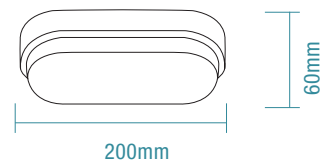

Supplied with black clip on trim.

DIMENSIONS

10W OVAL SHAPE

15W OVAL SHAPE

10W ROUND SHAPE

15W ROUND SHAPE

SLIMFIRE

FEATURES