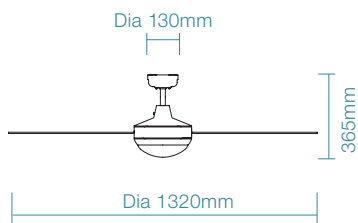

FAN E27* LIGHT