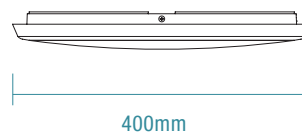

MTD350VAP
Push Button Dimmer

MTD350VAR
Rotary Dimmer

DIMENSIONS

15 W

48mm

24 W

40mm

35 W