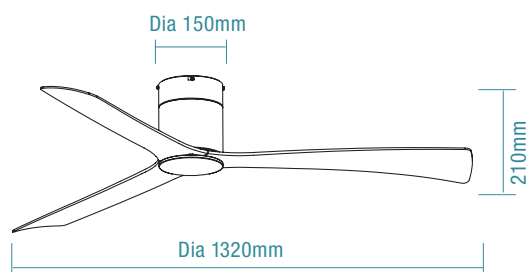

DIMENSIONS

FAN ONLY

FAN LED LIGHT

SPECIFICATIONS

	Fan Only			Fan LED Light		
Ordering Code	MDCM133M	MDCM133W	MDCM133WO	MDCM1333M	MDCM1333W	MDCM1333WO
Colour	Matt Black	Matt White	White Oak	Matt Black	Matt White	White Oak
Power Wattage	33W			33W		
Voltage	220-240Va.c. 50Hz			220-240Va.c. 50Hz		
Blade Diameter	1320mm (52")			1320mm (52")		
Air Movement m³/hr						
Speed 6 (Highest)	14,200m ³ /hr			14,200m ³ /hr		
Speed 5	11270m ³ /hr			11270m ³ /hr		
Speed 4	9412m ³ /hr			9412m ³ /hr		
Speed 3	7253m ³ /hr			7253m ³ /hr		
Speed 2	4526m ³ /hr			4526m ³ /hr		
Speed 1 (Lowest)	2500m ³ /hr			2500m ³ /hr		
Blade Pitch	12°			12°		
Hangsure Canopy	n/a (flat surface level installation only)			n/a (flat surface level installation only)		
Lighting Wattage / Type	-			16W LED		
Colour Temperature	-			2700K - 6000K		
Lumens Output	-			up to 1885lm		
Rated Lifetime	-			35,000 hours @ Ta25°C		
Dimmable	-			Variable dimming		
Wall Control / Remote Control	8 speed remote control and timer			8 speed remote control and timer		