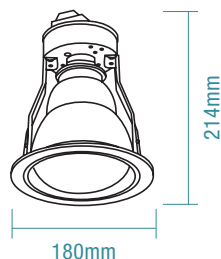

DIMENSIONS

ACCESSORIES