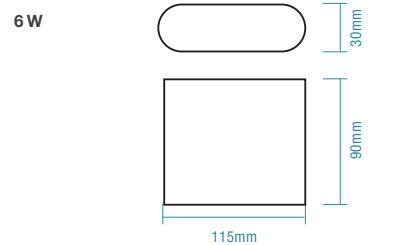

DIMENSIONS

MODUS

FEATURES

- Modern and robust designed for a wide range of applications both indoor and outdoor
- Die-cast aluminium housing with glass diffuser
- Ideal lighting solution for areas around the house, pathways and entrance areas
- IP54 rated up/down wall light
- Features 2 high output LEDs 6W (2x3W) and 10W (2x5W)
- Switchable colour temperature 3000K, 4000K and 5000K
- Supplied with terminal block and mounting plate for easy installation