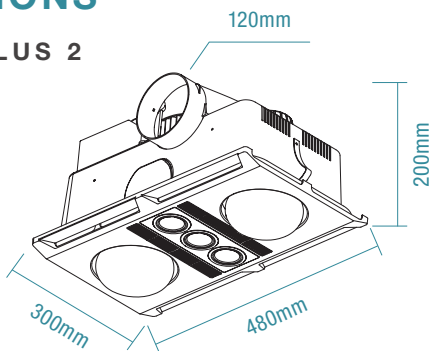

ACCESSORIES

MRL275W
275W E27
Heat Lamp

MBGU306
6W GU10
Globe 3K

DIMENSIONS

PROFILE PLUS 2