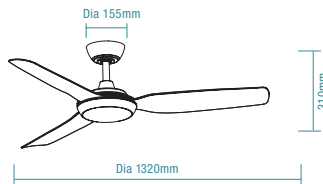

FAN LED LIGHT

18 // martecaustralia.com.au

6 SPECIFICATIONS

	Fan Only	
Ordering Code	MVDC133W	MVDC133M
Colour	Matt White	Matt Black
Power Wattage	36W	
Blade Diameter	1320mm (52")	
Air Movement m³/hr		
Speed 6 (Highest)	17,640m³/hr	
Speed 5	14,200m³/hr	
Speed 4	13,600m³/hr	
Speed 3	12,800m³/hr	
Speed 2	11,400m³/hr	
Speed 1 (Lowest)	8,500m³/hr	
Blade Pitch	14°	
Hangsure Canopy	15"	
Lighting Wattage / Type	-	
Colour Temperature	-	
Lumens Output	-	
Rated Lifetime	-	
Dimmable	-	
Wall Control / Remote Control	8 speed remote control and timer