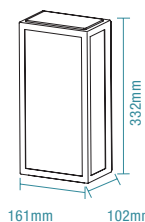

DIMENSIONS

MLXVE27FLM