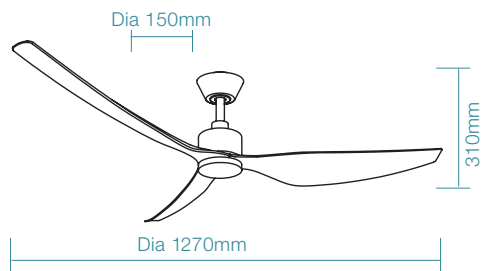

COLOUR AND VARIANTS

FAN ONLY

SUPPLIED WITH

FAN LED LIGHT

SUPPLIED WITH

ACCESSORIES

DIMENSIONS

FAN ONLY