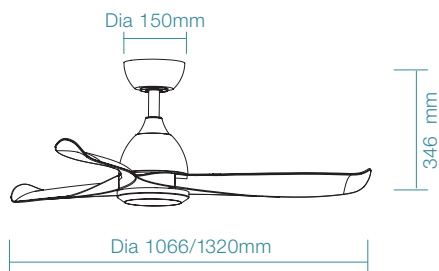

COLOUR AND VARIANTS

FAN ONLY

SUPPLIED WITH

FAN LED LIGHT

SUPPLIED WITH

ACCESSORIES

DIMENSIONS

FAN ONLY