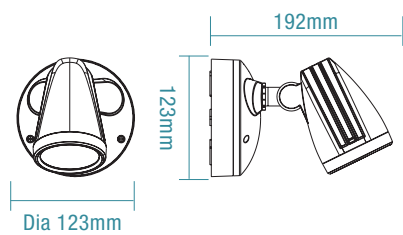

COLOUR AND VARIANTS

MLXFP3451M
Matt Black

MLXFP3451MS
Matt Black

MLXFP3452M
Matt Black

MLXFP3452MS
Matt Black

DIMENSIONS

SINGLE HEAD

DOUBLE HEAD