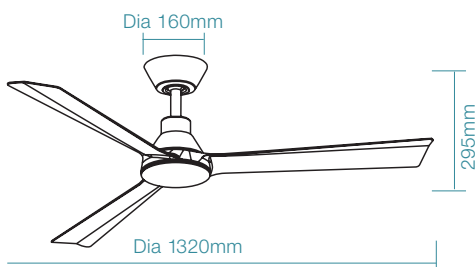

DIMENSIONS

FAN ONLY