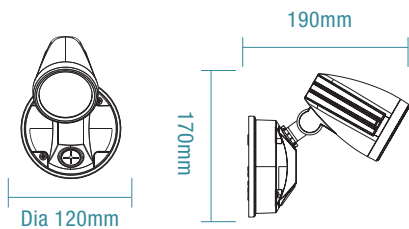

MLXF3452MS
Matt Black

DIMENSIONS

SINGLE HEAD

DOUBLE HEAD

SINGLE HEAD SENSOR

DOUBLE HEAD SENSOR

BANDIT

Replacement
Warranty