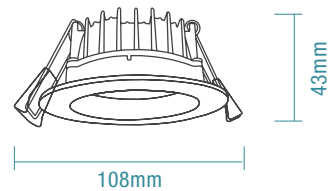

DIMENSIONS

ARTE