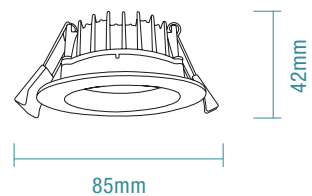

COLOUR AND VARIANTS

TLAM34510WD
Matt White

ACCESSORIES

DIMENSIONS

ARTE

ARTE GIMBAL

ARTE MINI