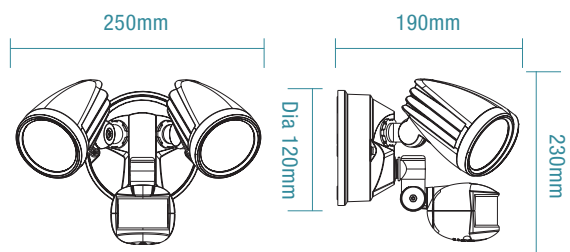

MLXF3452MS
Matt Black

DIMENSIONS

SINGLE HEAD

DOUBLE HEAD

SINGLE HEAD SENSOR

DOUBLE HEAD SENSOR

BANDIT

Replacement
Warranty