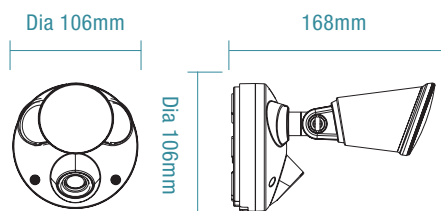

DIMENSIONS

SINGLE HEAD