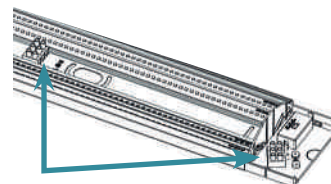

COLOUR AND VARIANTS

MLPB60345W
White

MLPB12345W
White

DIMENSIONS

Terminal block connections
and cable entry access point
(middle and side entry)

BLADE

Replacement Warranty

Ingress Protection