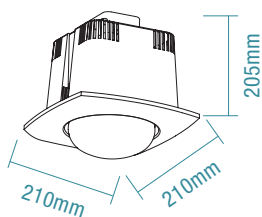

DIMENSIONS

CONTOUR 1

CONTOUR 2

CONTOUR 4

UNO

In-Home
Warranty

Ingress
Protection

Heat Lamp