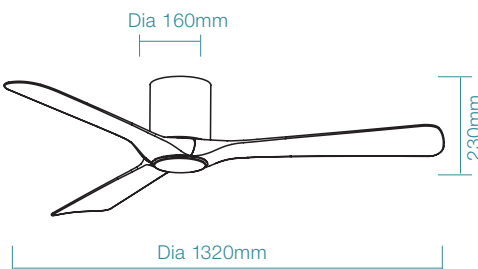

FAN LED LIGHT