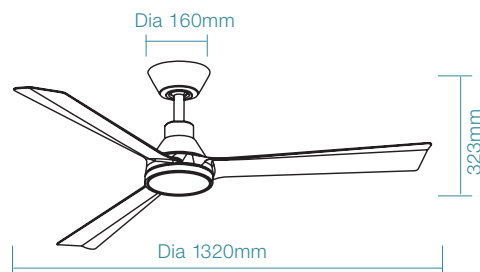

FAN LED LIGHT