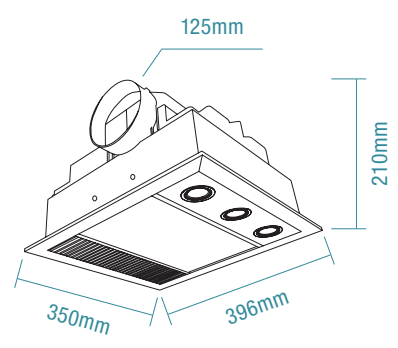

DIMENSIONS

ACCESSORIES