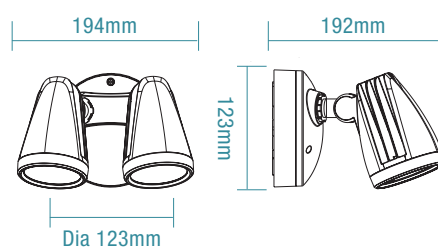

COLOUR AND VARIANTS

MLXFP3451M
Matt Black

MLXFP3451MS
Matt Black

MLXFP3452M
Matt Black

MLXFP3452MS
Matt Black

DIMENSIONS

SINGLE HEAD

DOUBLE HEAD