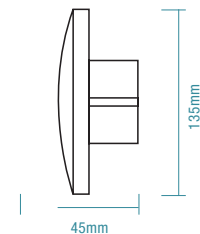

COLOUR AND VARIANTS

MLXT3458W
White

MLXT3458M
Matt Black

MLXT3459W
White

MLXT3459M
Matt Black

DIMENSIONS

7W

9W