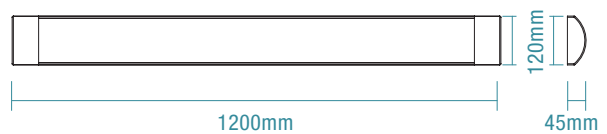

COLOUR AND VARIANTS

MLPB60345W
White

MLPB12345W
White

DIMENSIONS

Terminal block connections
and cable entry access point
(middle and side entry)

BLADE

Replacement Warranty

Ingress Protection