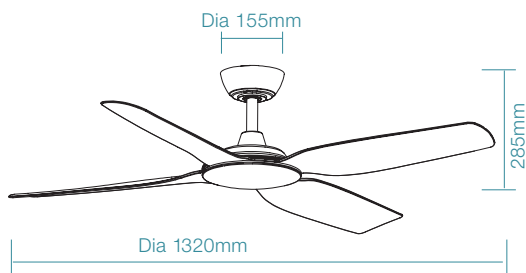

FAN ONLY

FAN LED LIGHT

PHOTOGRAPHY
ARCHITECTURE

ELITE DC

Timeless design
1220mm (48")
Smart DC ceiling fan

ELITE DC

Timeless design

1320mm
(52") models
are coming in
AUGUST
2024.