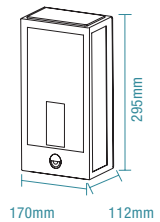

VANCOUVER

FEATURES

- Modern decorative IP44 exterior wall light
- Ideal lighting solution for area around the house, pathways and entrance areas
- Robust die-cast aluminium frame with clear tempered glass
- Ease of wiring with terminal block connectors
- Compatible with E27* lamp (not included)
- Supplied with mounting plate for easy installation (FLM & FSM models only)

SPECIFICATIONS

Ordering Code	MLXVE27FLM	MLXVE27FSM	MLXVE27MS	MLXVE27WBM*
Colour	Matt Black	Matt Black	Matt Black	Matt Black
Power Wattage	Max. 60W E27* lamp			
Voltage	220-240Va.c. 50Hz			
Materials / Housing	Die-cast aluminium			
Colour Temperature	-			
Lumens Output	-			
IP Rating	IP44			
Beam Angle	-			
CRI	-			
Rated Lifetime	-			
Sensor	-	-	PIR	-
Hold Time	-	-	10s - 8m adjustable	-
Detection Range	-	-	120° up to 8M	-

COLOUR AND VARIANTS

*Can only be installed as illustrated.

DIMENSIONS

MLXVE27MS