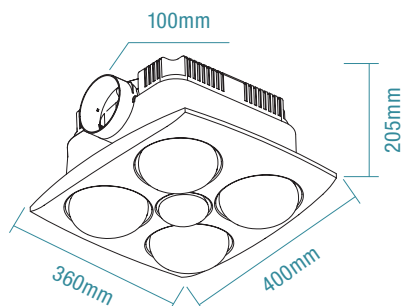

DIMENSIONS

CONTOUR 1

CONTOUR 2

CONTOUR 4

UNO

In-Home
Warranty

Ingress
Protection

Heat Lamp