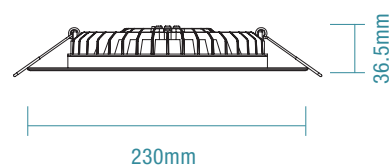

DIMENSIONS