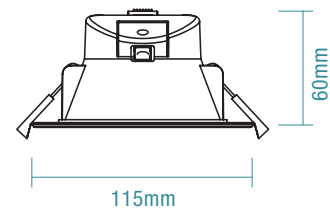

DIMENSIONS

ACCESSORIES