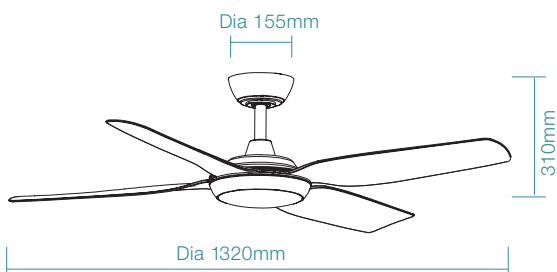

FAN ONLY

FAN LED LIGHT

PHOTOGRAPHY
ARCHITECTURE

ELITE DC

Timeless design
1220mm (48")
Smart DC ceiling fan

ELITE DC

Timeless design

1320mm
(52") models
are coming in
AUGUST
2024.