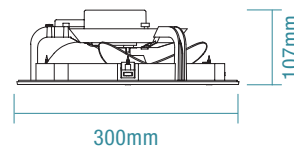

DIMENSIONS

ROUND 240