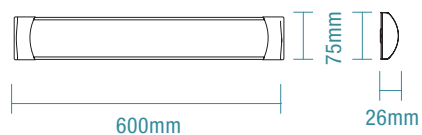

DIMENSIONS