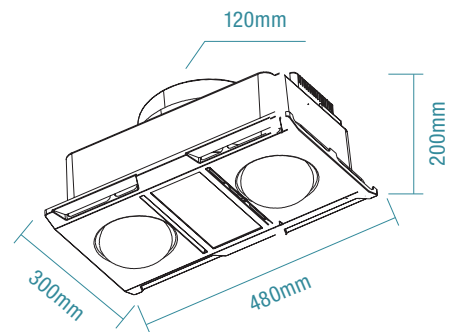

DIMENSIONS

PROFILE PANEL 2