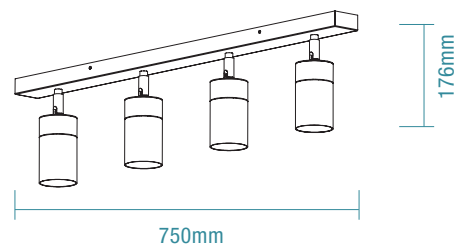

COLOUR AND VARIANTS

MLCS2W
White

MLCS2M
Matt Black

MLCS3W
White

MLCS3M
Matt Black

MLCS4W
White

MLCS4M
Matt Black

DIMENSIONS

2 HEADS

3 HEADS

4 HEADS