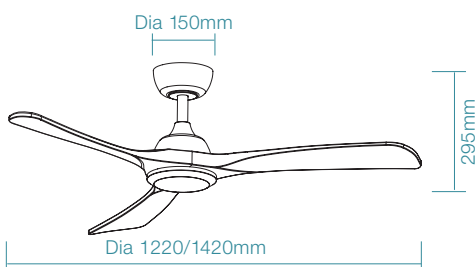

DIMENSIONS

FAN ONLY

FAN LED LIGHT

 For more product information please visit our website.

NORFOLK DC

Functional elegance
1220mm (48") / 1420mm (56")
Smart DC ceiling fan

NORFOLK DC

Functional elegance

DIMENSIONS

FAN ONLY

FAN LED LIGHT

SPECIFICATIONS

Ordering Code	Fan Only						Fan LED Light					
	MNDC123WN	MNDC123WW	MNDC123MW	MNDC143WN	MNDC143WW	MNDC143MW	MNDC1233WN	MNDC1233WW	MNDC1233MW	MNDC1433WN	MNDC1433WW	MNDC1433MW
Colour	Matt White / Natural	Matt White / White Wash	Matt Black / Walnut	Matt White / Natural	Matt White / White Wash	Matt Black / Walnut	Matt White / Natural	Matt White / White Wash	Matt Black / Walnut	Matt White / Natural	Matt White / White Wash	Matt Black / Walnut
Power Wattage	18W			32W			18W			32W		
Voltage	220-240Va.c. 50Hz			220-240Va.c. 50Hz			220-240Va.c. 50Hz			220-240Va.c. 50Hz		
Blade Diameter	1220mm (48")			1420mm (56")			1220mm (48")			1420mm (56")		
Air Movement m ³ /hr												
Speed 6 (Highest)	8,860m ³ /hr			9,950m ³ /hr			8,860m ³ /hr			9,950m ³ /hr		
Speed 5	5,610m ³ /hr			7,850m ³ /hr			5,610m ³ /hr			7,850m ³ /hr		
Speed 4	4,520m ³ /hr			6,780m ³ /hr			4,520m ³ /hr			6,780m ³ /hr		
Speed 3	5,367m ³ /hr			5,530m ³ /hr			5,367m ³ /hr			5,530m ³ /hr		
Speed 2	4,168m ³ /hr			4,080m ³ /hr			4,168m ³ /hr			4,080m ³ /hr		
Speed 1 (Lowest)	3,780m ³ /hr			3,260m ³ /hr			3,780m ³ /hr			3,260m ³ /hr		
Blade Pitch	9°						9°					
Hangsure Canopy	Maximum 15°						Maximum 15°					
Lighting Wattage / Type	-						20W LED					
Colour Temperature	-						2700K - 6000K					
Lumens Output	-						Up to 2420lm					
Rated Lifetime	-						35,000 hours @ Ta25°C					
Dimmable	-						Variable dimming					
Wall Control / Remote Control	8 speed remote control and timer						8 speed remote control and timer					