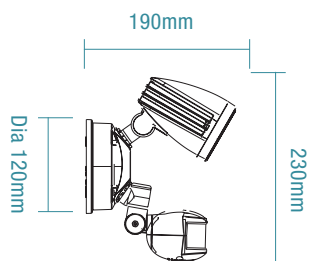

MLXF3452MS
Matt Black

DIMENSIONS

SINGLE HEAD

DOUBLE HEAD

SINGLE HEAD SENSOR

DOUBLE HEAD SENSOR

BANDIT

Replacement
Warranty