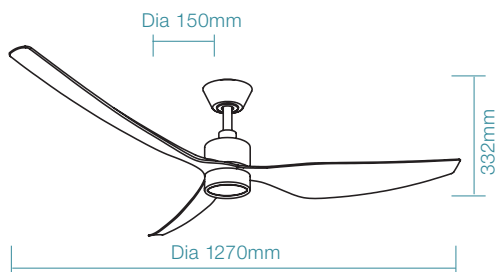

FAN LED LIGHT