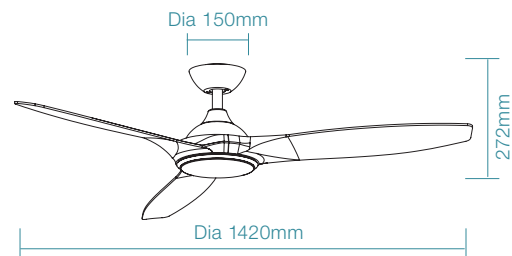

DIMENSIONS

FAN ONLY

FAN LED LIGHT

SPECIFICATIONS

	Fan Only				Fan LED Light			
Ordering Code	MNF143WWR	MNF143MMR	MNF143OWR	MNF143WOR	MNF1433WWR	MNF1433MMR	MNF1433OWR	MNF1433WOR
Colour	White Satin	Matt Black	Old Bronze / Oak	White / Oak	White Satin	Matt Black	Old Bronze / Oak	White / Oak
Power Wattage	35W				35W			
Voltage	220-240Va.c. 50Hz				220-240Va.c. 50Hz			
Blade Diameter	1420mm (56")				1420mm (56")			
Air Movement m³/hr								
Speed 1 (Highest)	13,000m ³ /hr				13,000m ³ /hr			
Speed 2	9,400m ³ /hr				9,400m ³ /hr			
Speed 3	8,400m ³ /hr				8,400m ³ /hr			
Speed 4	7,200m ³ /hr				7,200m ³ /hr			
Speed 5 (Lowest)	5,700m ³ /hr				5,700m ³ /hr			
Blade Pitch	15°				15°			
Hangsre Canopy	Maximum 15°				Maximum 15°			
Lighting Wattage / Type	-				18W LED			
Colour Temperature	-				3000K / 4000K / 5000K			
Lumens Output	-				1700lm / 1750lm / 1780lm			
Rated Lifetime	-				35,000 hours @ Ta25°C			
Dimmable	-				3 step dimming			
Wall Control / Remote Control	5 speed remote control and timer				5 speed remote control and timer			