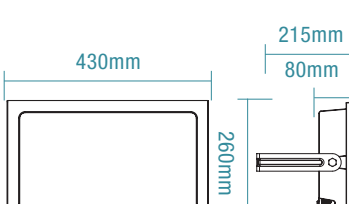

DIMENSIONS

20W

30W

50W

50W SENSOR

100W

150W

200W