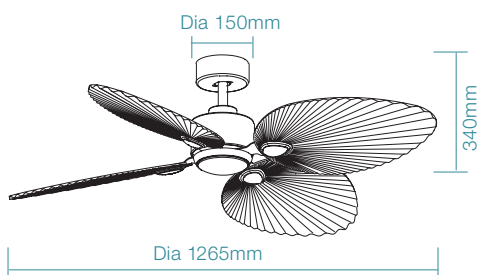

FAN LED LIGHT