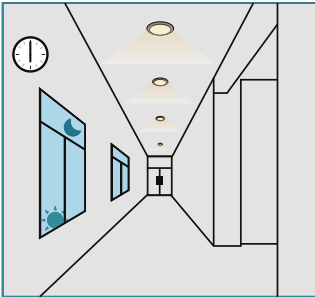

The light automatically turns on at a dim level when natural light lux level drops below preset daylight threshold, even if there is no motion detected.

3