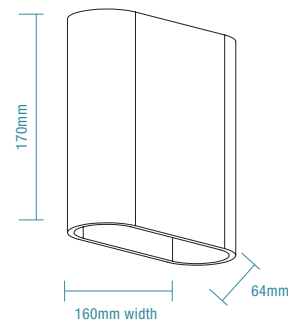

DIMENSIONS