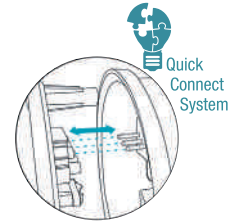

DEFENDER

FEATURES

- Robust designed exterior light for security lighting and safety
- Ideal solution for entrances, alfresco and exterior applications
- Aluminium/plastic with UV stabilised plastic mounting base
- Fully adjustable head
- Quick connect base for fast and easy installation
- Manual override function
- Switchable colour temperature 3000K, 4000K and 5000K
- Adjustable time delay, lux level and sensitivity (sensor models only)

SPECIFICATIONS

	Single Head		Single Head Sensor		Double Head		Double Head Sensor	
Ordering Code	MLXD3451M	MLXD3451W	MLXD3451MS	MLXD3451WS	MLXD3452M	MLXD3452W	MLXD3452MS	MLXD3452WS
Colour	Matt Black	White	Matt Black	White	Matt Black	White	Matt Black	White
Power Wattage	10W				20W			
Voltage	220-240Va.c. 50Hz							
Materials / Housing	Die case aluminium light head / plastic housing / glass light lens							
Colour Temperature	3000K / 4000K / 5000K		3000K / 4000K / 5000K		3000K / 4000K / 5000K		3000K / 4000K / 5000K	
Lumens Output	900lm / 1000lm / 1000lm		900lm / 1000lm / 1000lm		1800lm / 2000lm / 2000lm		1800lm / 2000lm / 2000lm	
IP Rating	IP54							
Beam Angle	100°							
CRI	Ra>80							
Rated Lifetime	25,000 hours @ Ta25°							
Sensor	-	-	PIR		-	-	PIR	
Detection Range	-	-	150° up to 12M		-	-	150° up to 12M