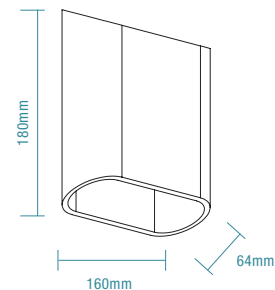

DIMENSIONS