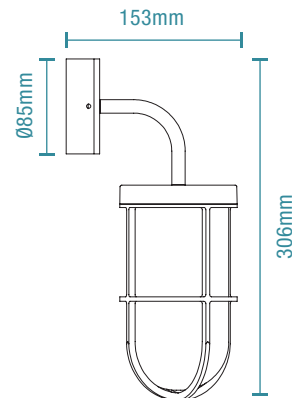

DIMENSIONS