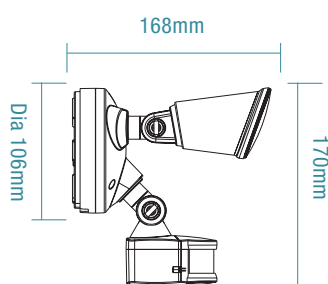

SINGLE HEAD SENSOR