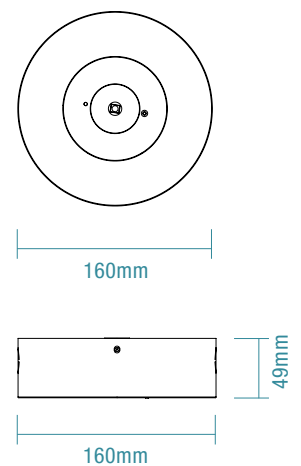

SLIMFIRE

FEATURES

- Available both in recessed and surface mounted
- D40 emergency classification
- Li-ion (LiCoO2) battery
- Compliance to AS/NZS 2293
- Supplied with flex and plug

COLOUR AND VARIANTS

SPECIFICATIONS

Ordering Guide	TLSE23W	TLSE23WS
Colour	White	White
Power Wattage	3W	
Voltage	220-240Va.c. 50Hz	
Materials / Housing	Polycarbonate housing	
Cutout Size	Dia 74-80mm	
IP Rating	IP20	

DIMENSIONS

TLSE23WS