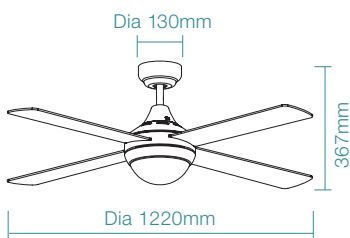

MPLCDS
Premium Remote
Control Kit

DIMENSIONS

FAN ONLY

FAN LED LIGHT

FAN E27* LIGHT

LIFESTYLE

Elegant and functional

Warranty