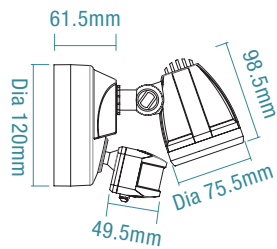

SINGLE HEAD SENSOR