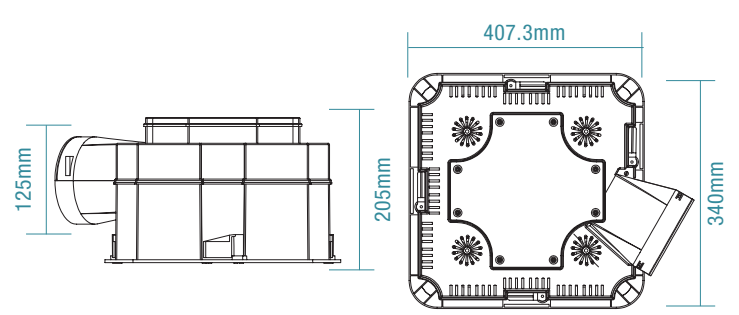

FORME 4

ACCESSORIES