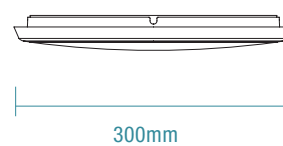

MTD350VAP
Push Button Dimmer

MTD350VAR
Rotary Dimmer

DIMENSIONS

15 W

48mm

24 W

40mm

35 W