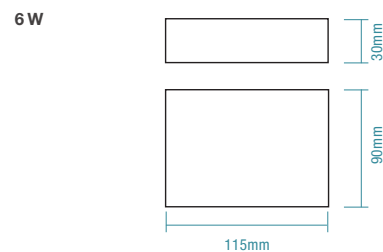

DIMENSIONS