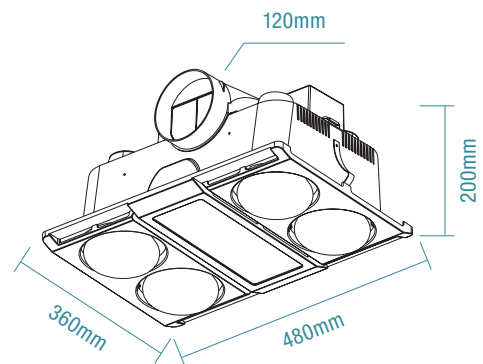

PROFILE PANEL 4