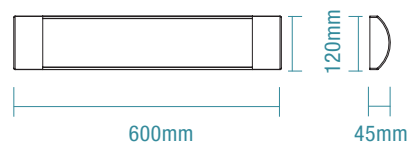

COLOUR AND VARIANTS

MLPB60345W
White

MLPB12345W
White

DIMENSIONS

Terminal block connections
and cable entry access point
(middle and side entry)

BLADE

Replacement Warranty

Ingress Protection