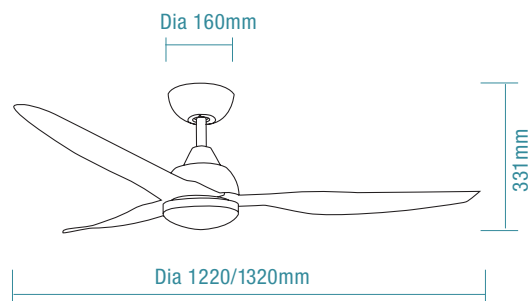

AVOCA DC

Smart and Wi-Fi connectivity
1320mm (52") / 1220mm (48")
Smart DC ceiling fan

AVOCA DC

Smart and Wi-Fi connectivity

Warranty

Wi-Fi

Indoor & Covered
Outdoor Use

Summer/Winter
Reverse Function

DIMENSIONS

FAN ONLY

FAN LED LIGHT

SPECIFICATIONS

	Fan Only						Fan LED Light					
Ordering Code	MADC123WWR	MADC123MMR	MADC123WOR	MADC133WWR	MADC133MMR	MADC133WOR	MADC1233WWR	MADC1233MMR	MADC1233WOR	MADC1333WWR	MADC1333MMR	MADC1333WOR
Colour	Matt White	Matt Black	Matt White / Oak	Matt White	Matt Black	Matt White / Oak	Matt White	Matt Black	Matt White / Oak	Matt White	Matt Black	Matt White / Oak
Power Wattage	45W						45W					
Voltage	220-240Va.c. 50Hz						220-240Va.c. 50Hz					
Blade Diameter	1220mm (48")			1320mm (52")			1220mm (48")			1320mm (52")		
Air Movement m ³ /hr												
Speed 6 (Highest)	10,530m ³ /hr						10,530m ³ /hr					
Speed 5	9,500m ³ /hr						9,500m ³ /hr					
Speed 4	8,100m ³ /hr						8,100m ³ /hr					
Speed 3	7,050m ³ /hr						7,050m ³ /hr					
Speed 2	4,800m ³ /hr						4,800m ³ /hr					
Speed 1 (Lowest)	2,800m ³ /hr						2,800m ³ /hr					
Blade Pitch	10°						10°					
Hangsare Canopy	Maximum 15°						Maximum 15°					
Lighting Wattage / Type	-						20W LED					
Colour Temperature	-						2700K - 6000K					
Lumens Output	-						Up to 2500lm					
Rated Lifetime	-						50,000 hours @ Ta25°C					
Dimmable	-						Variable dimming					
Wall Control / Remote Control	8 speed remote control and timer						8 speed remote control and timer					