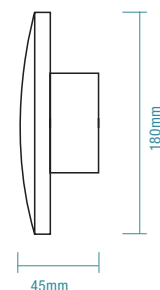

COLOUR AND VARIANTS

MLXT3458W
White

MLXT3458M
Matt Black

MLXT3459W
White

MLXT3459M
Matt Black

DIMENSIONS

7W

9W