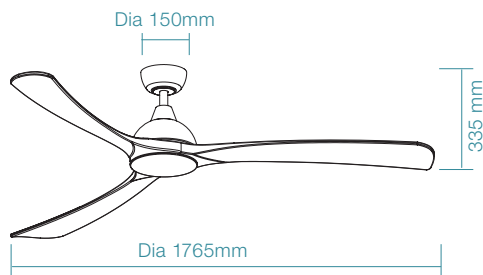

ACCESSORIES

MDRDWIFI36W / MDRDWIFI72W
900mm / 1800mm Downrod
Matt White

MDRDWIFI36M / MDRDWIFI72M
900mm / 1800mm Downrod
Matt Black

DIMENSIONS

FAN ONLY

FAN LED LIGHT

 For more product information please visit our website.