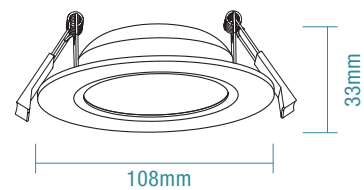

DIMENSIONS

ACCESSORIES