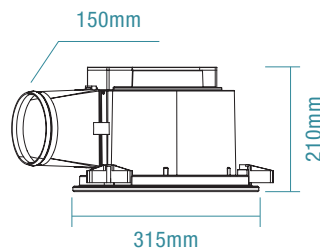

MXFLFR30W
White

MXFLFS25W
White

MXFLFS30W
White

DIMENSIONS

ROUND 240 / SQUARE 240 /
ROUND 240 LED / SQUARE 240 LED

NB: Oval shape ducting pipe

ROUND 295 / SQUARE 295 /
ROUND 295 LED / SQUARE 295 LED

SATURN 240 / 295