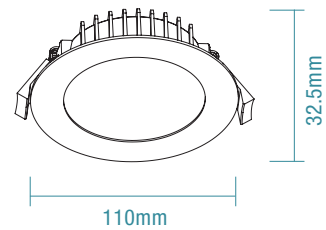

DIMENSIONS

ACCESSORIES