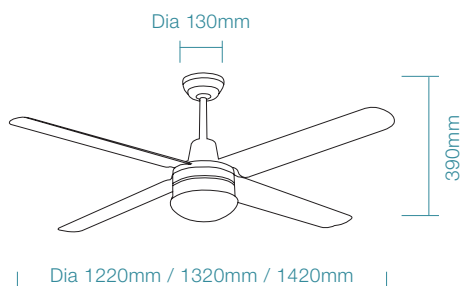

FAN LED LIGHT

For more product information please visit our website.