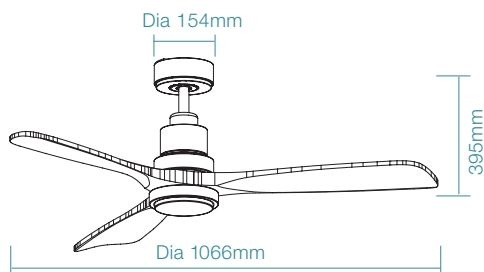

DIMENSIONS

FAN ONLY

FAN LED LIGHT

 For more product information please visit our website.

NORFOLK DC

Functional elegance
1220mm (48") / 1420mm (56")
Smart DC ceiling fan

NORFOLK DC

Functional elegance