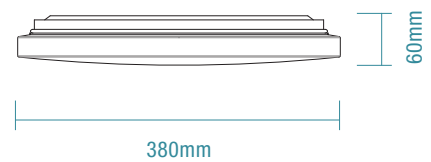

COLOUR AND VARIANTS

DIMENSIONS

12 W

18 W

24 W/28 W