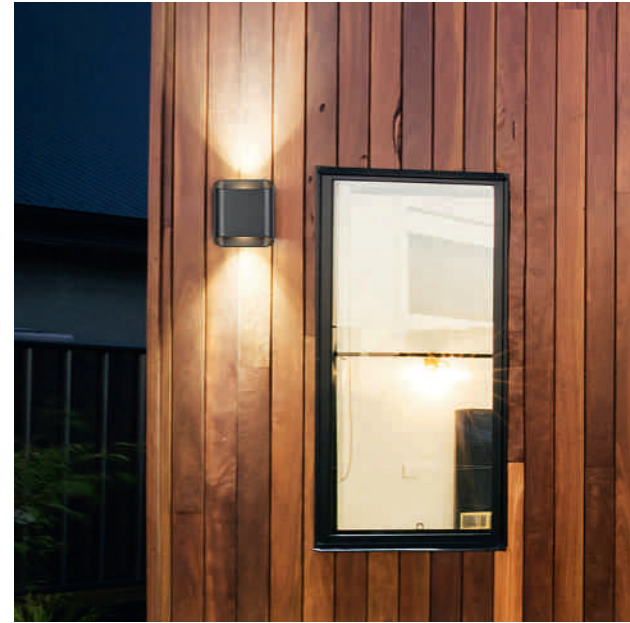

DIMENSIONS

KIORA

FEATURES

- Modern designed IP54 exterior wall light
- Ideal solution for effective and efficient accent lighting of walls and facades
- Powder coated aluminium housing
- Glare free and indirect lighting
- Switchable colour temperature 3000K, 4000K and 5000K
- Supplied with terminal block and mounting plate for easy installation