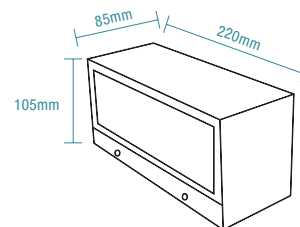

DIMENSIONS

TORINO

Replacement
Warranty

Ingress
Protection

Non
Dimmable

Tricolour

Class I

FEATURES