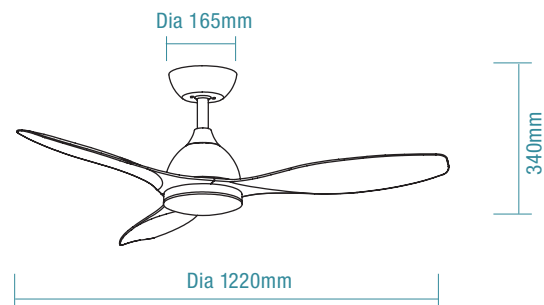

DIMENSIONS

FAN ONLY

FAN LED LIGHT

SPECIFICATIONS

	Fan Only			Fan LED Light		
Ordering Code	MEDC123W	MEDC123M	MEDC123MW	MEDC1233W	MEDC1233M	MEDC1233MW
Colour	Matt White	Matt Black	Matt Black / Walnut	Matt White	Matt Black	Matt Black / Walnut
Power Wattage	36W			36W		
Voltage	220-240Va.c. 50Hz			220-240Va.c. 50Hz		
Blade Diameter	1220mm (48")			1220mm (48")		
Air Movement m³/hr						
Speed 6 (Highest)	14,000m ³ /hr			14,000m ³ /hr		
Speed 5	11,200m ³ /hr			11,200m ³ /hr		
Speed 4	9,120m ³ /hr			9,120m ³ /hr		
Speed 3	7,750m ³ /hr			7,750m ³ /hr		
Speed 2	6,290m ³ /hr			6,290m ³ /hr		
Speed 1 (Lowest)	4,680m ³ /hr			4,680m ³ /hr		
Blade Pitch	10°			10°		
Hangsure Canopy	Maximum 10°			Maximum 10°		
Lighting Wattage / Type	-			18W LED		
Colour Temperature	-			2700K - 6000K		
Lumens Output	-			Up to 1950lm		
Rated Lifetime	-			30,000 hours @ Ta25°C		
Dimmable	-			Variable dimming		
Wall Control / Remote Control	8 speed remote control and timer			8 speed remote control and timer		