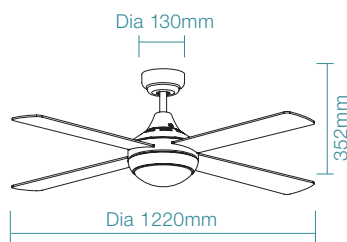

MPLCDS
Premium Remote
Control Kit

DIMENSIONS

FAN ONLY

FAN LED LIGHT

FAN E27* LIGHT

LIFESTYLE

Elegant and functional

Warranty