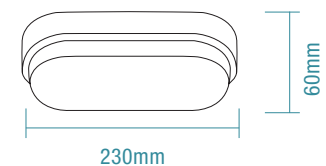

Supplied with black clip on trim.

DIMENSIONS

10W OVAL SHAPE

15W OVAL SHAPE

10W ROUND SHAPE

15W ROUND SHAPE

SLIMFIRE

FEATURES