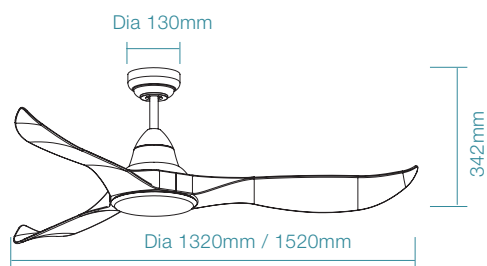

DIMENSIONS

FAN ONLY

FAN LED LIGHT

ALBATROSS

Large fan leader
1800mm (72") / 2100mm (84")
DC ceiling fan

ALBATROSS

Large fan leader

Warranty