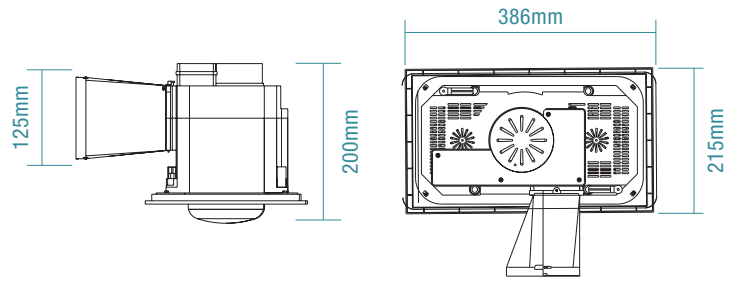

COLOUR AND VARIANTS

DIMENSIONS

FORME 2

FORME 4

ACCESSORIES