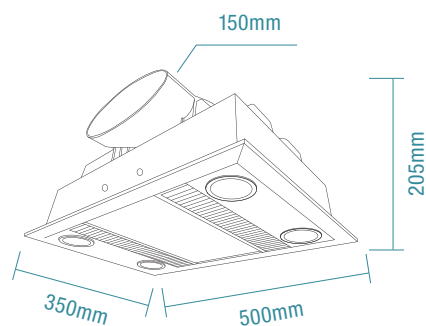

DIMENSIONS

MODEL

ACCESSORIES