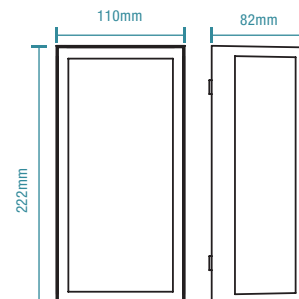

COLOUR AND VARIANTS

MLXA34510W
White

MLXA34510M
Matt Black

DIMENSIONS

CREW

FEATURES

- Modern decorative IP65 exterior wall light
- Robust die-cast aluminium frame with UV resistant polycarbonate diffuser
- Ideal lighting solution for area around the house, pathways and entrance areas
- Integral LED light source
- Switchable colour temperature 3000K, 4000K and 5000K
- Supplied with terminal block and mounting plate for easy installation