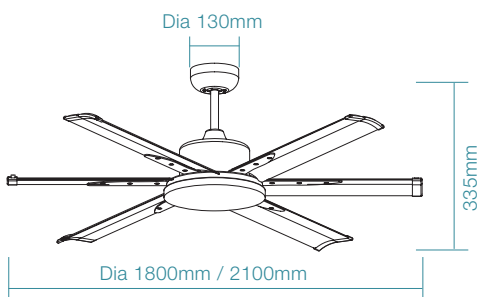

DIMENSIONS

FAN ONLY