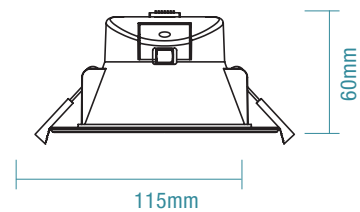

DIMENSIONS

ACCESSORIES

MTD350VAP
Push Button Dimmer

MTD350VAR
Rotary Dimmer

Replacement
Warranty

Ingress
Protection

IC-Rated

IC-Rated