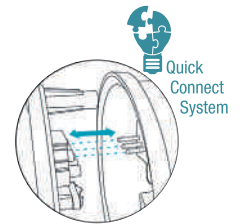

FORTRESS PRO

FEATURES

- Modern and robust designed exterior light for security lighting and safety
- Ideal solution for entrances, alfresco and exterior applications
- Die-cast aluminium with UV stabilised plastic mounting base
- Fully adjustable head
- Quick connect base for fast and easy installation
- Manual override function
- Switchable colour temperature 3000K, 4000K and 5000K
- Adjustable time delay, lux level and sensitivity (sensor models only)

SPECIFICATIONS

	Single Head	Single Head Sensor	Double Head	Double Head Sensor
Ordering Code	MLXFP3451M	MLXFP3451MS	MLXFP3452M	MLXFP3452MS
Colour	Matt Black	Matt Black	Matt Black	Matt Black
Power Wattage	18W		36W	
Voltage	220-240Va.c. 50Hz			
Materials / Housing	Die case aluminium light head / plastic housing / glass light lens			
Colour Temperature	3000K / 4000K / 5000K		3000K / 4000K / 5000K	
Lumens Output	1600lm / 1700lm / 1650lm		3200lm / 3400lm / 3300lm	
IP Rating	IP65			
Beam Angle	120°			
CRI	Ra>80			
Rated Lifetime	25,000 hours @ Ta25°			
Sensor	-	PIR	-	PIR
Detection Range	-	150° up to 12M	-	150° up to 12M