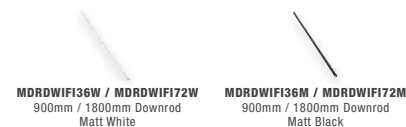

8

MDRDWIFI36W / MDRDWIFI72W
900mm / 1800mm Downrod
Matt White

MDRDWIFI36M / MDRDWIFI72M
900mm / 1800mm Downrod
Matt Black

1 PRODUCT NAME

3 WARRANTY & STANDARDS

5 PRODUCT DIMENSIONS

7 COLOUR & VARIANTS

2 PRODUCT IMAGE

4 PRODUCT FEATURES

6 ORDERING CODES & SPECIFICATIONS

8 ACCESSORIES