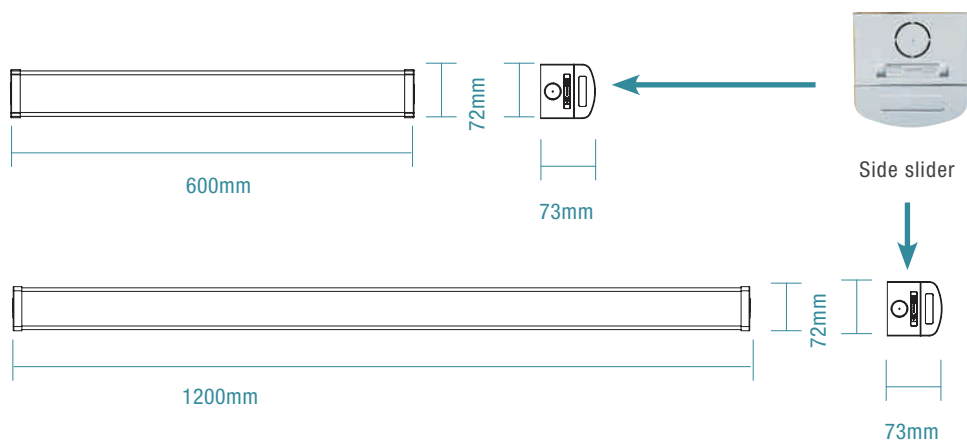

DIMENSIONS