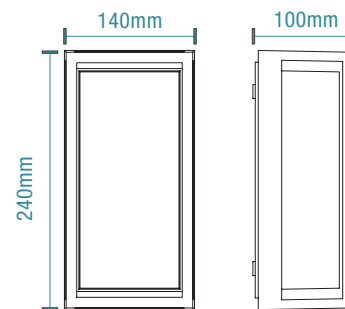

DIMENSIONS

BRONTE

Exterior Lighting -
Decorative

FEATURES

- Modern decorative IP65 exterior wall light
- Ideal lighting solution for area around the house, pathways and entrance areas
- Power coated aluminium frame with clear tempered glass shade
- Ease of wiring with terminal block connectors
- Compatible with E27* lamp (not included)