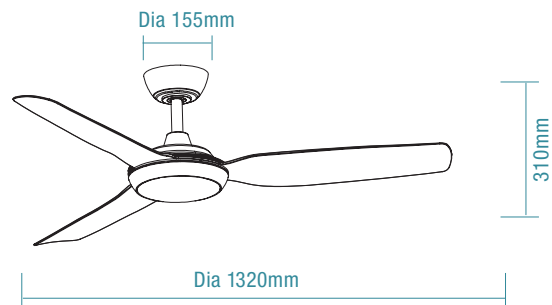

FAN LED LIGHT