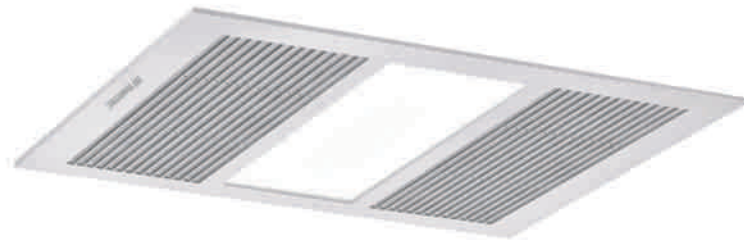

VAPOUR

In-Home
Warranty

Ingress
Protection

Heat
Element

High Performance
Ball Bearing Motor

High
Extraction

Slimline
Fitting

Tricolour

FEATURES

- Sleek and low profile design to suit any bathroom application
- Metal housing with polycarbonate (PC) fascia
- Built in thermal overload protection
- Back draft stopper included
- Cut-out template included

SPECIFICATIONS

Ordering Code	MBHV2000W
Colour	White
Air Extraction m³/hr	380m³/hr
Exhaust Fan Wattage	55W
Voltage / Frequency	220-240Va.c. 50Hz
Materials / Housing	Metal housing
Cutout Size	520 x 345mm
Decibel Rating	≤40dB
IP Rating	IPX2
Heating wattage / type	2x 1000W PTC heat elements
Lighting wattage / type	12W LED
Colour Temperature	3000K / 4000K / 5000K
Lumens Output	900lm
Minimum Ceiling Depth	200mm
Ducting Size	150mm
Accessories Included	1x 3m duct 2x clips for ducting 1x external grille 1x 5 gang switch wall controller