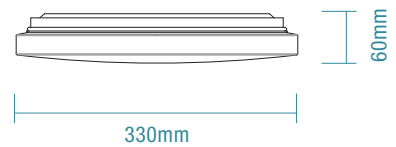

COLOUR AND VARIANTS

DIMENSIONS

12 W

18 W

24 W/28 W