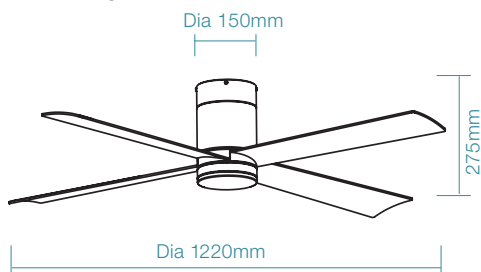

FAN LED LIGHT