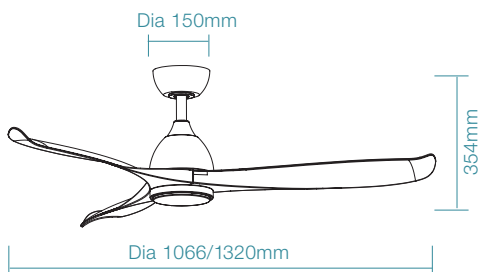

MDRDWIFI36M / MDRDWIFI72M
900mm / 1800mm Downrod
Matt Black

MDRDWIFI36G
900mm Downrod
Graphite

DIMENSIONS

FAN ONLY

FAN LED LIGHT

Smart DC
Ceiling Fans

RIVIERA DC

Slim by design
1320mm (52")
Smart DC ceiling fan