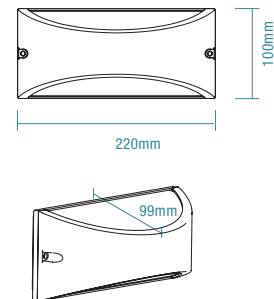

DIMENSIONS