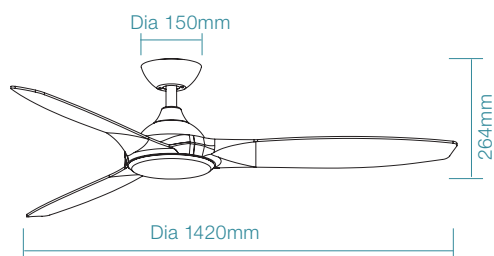

DIMENSIONS

FAN ONLY

FAN LED LIGHT

SPECIFICATIONS

	Fan Only				Fan LED Light			
Ordering Code	MNF143WWR	MNF143MMR	MNF143OWR	MNF143WOR	MNF1433WWR	MNF1433MMR	MNF1433OWR	MNF1433WOR
Colour	White Satin	Matt Black	Old Bronze / Oak	White / Oak	White Satin	Matt Black	Old Bronze / Oak	White / Oak
Power Wattage	35W				35W			
Voltage	220-240Va.c. 50Hz				220-240Va.c. 50Hz			
Blade Diameter	1420mm (56")				1420mm (56")			
Air Movement m³/hr								
Speed 1 (Highest)	13,000m ³ /hr				13,000m ³ /hr			
Speed 2	9,400m ³ /hr				9,400m ³ /hr			
Speed 3	8,400m ³ /hr				8,400m ³ /hr			
Speed 4	7,200m ³ /hr				7,200m ³ /hr			
Speed 5 (Lowest)	5,700m ³ /hr				5,700m ³ /hr			
Blade Pitch	15°				15°			
Hangsre Canopy	Maximum 15°				Maximum 15°			
Lighting Wattage / Type	-				18W LED			
Colour Temperature	-				3000K / 4000K / 5000K			
Lumens Output	-				1700lm / 1750lm / 1780lm			
Rated Lifetime	-				35,000 hours @ Ta25°C			
Dimmable	-				3 step dimming			
Wall Control / Remote Control	5 speed remote control and timer				5 speed remote control and timer			