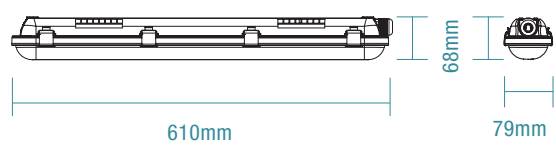

COLOUR AND VARIANTS

DIMENSIONS