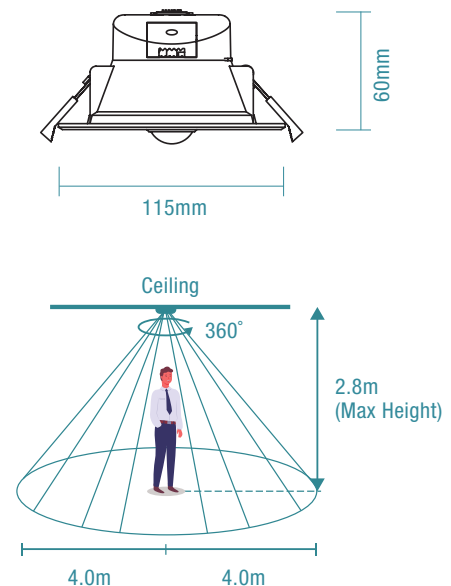

DIMENSIONS