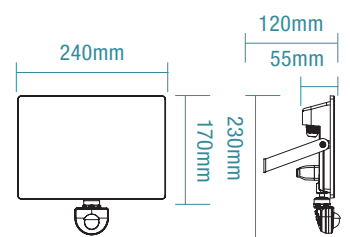

DIMENSIONS

20W

30W

50W

50W SENSOR

100W

150W

200W