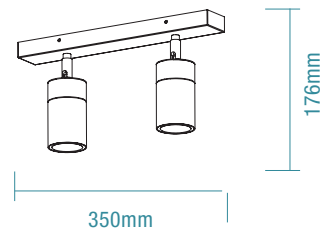

DIMENSIONS

2 HEADS