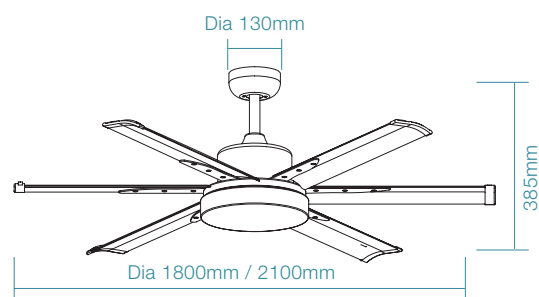

FAN LED LIGHT