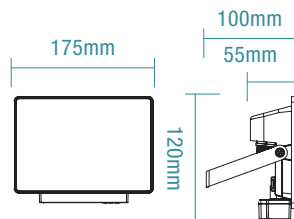

DIMENSIONS

20W

30W

50W

50W SENSOR

100W

150W

200W