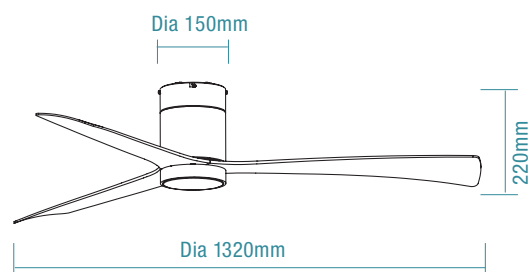

DIMENSIONS

FAN ONLY

FAN LED LIGHT

SPECIFICATIONS

	Fan Only			Fan LED Light		
Ordering Code	MDCM133M	MDCM133W	MDCM133WO	MDCM1333M	MDCM1333W	MDCM1333WO
Colour	Matt Black	Matt White	White Oak	Matt Black	Matt White	White Oak
Power Wattage	33W			33W		
Voltage	220-240Va.c. 50Hz			220-240Va.c. 50Hz		
Blade Diameter	1320mm (52")			1320mm (52")		
Air Movement m³/hr						
Speed 6 (Highest)	14,200m ³ /hr			14,200m ³ /hr		
Speed 5	11270m ³ /hr			11270m ³ /hr		
Speed 4	9412m ³ /hr			9412m ³ /hr		
Speed 3	7253m ³ /hr			7253m ³ /hr		
Speed 2	4526m ³ /hr			4526m ³ /hr		
Speed 1 (Lowest)	2500m ³ /hr			2500m ³ /hr		
Blade Pitch	12°			12°		
Hangsure Canopy	n/a (flat surface level installation only)			n/a (flat surface level installation only)		
Lighting Wattage / Type	-			16W LED		
Colour Temperature	-			2700K - 6000K		
Lumens Output	-			up to 1885lm		
Rated Lifetime	-			35,000 hours @ Ta25°C		
Dimmable	-			Variable dimming		
Wall Control / Remote Control	8 speed remote control and timer			8 speed remote control and timer		