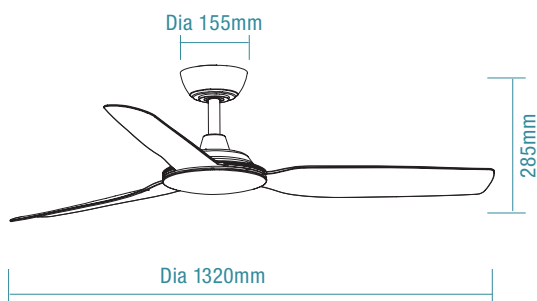

VIPER DC

Best-in-class airflow
1320mm (52")
Smart DC ceiling fan

VIPER DC 3

Best-in-class airflow

1220mm
(48") models
are coming in
AUGUST
2024.

Warranty

Wi-Fi

Indoor & Covered
Outdoor Use

DIMENSIONS

FAN ONLY

FAN LED LIGHT

SPECIFICATIONS

	Fan Only		Fan LED Light	
Ordering Code	MVDC133W	MVDC133M	MVDC1333W	MVDC1333M
Colour	Matt White	Matt Black	Matt White	Matt Black
Power Wattage	36W		36W	
Voltage	220-240Va.c. 50Hz		220-240Va.c. 50Hz	
Blade Diameter	1320mm (52")		1320mm (52")	
Air Movement m³/hr				
Speed 6 (Highest)	17,640m ³ /hr		17,640m ³ /hr	
Speed 5	14,200m ³ /hr		14,200m ³ /hr	
Speed 4	13,600m ³ /hr		13,600m ³ /hr	
Speed 3	12,800m ³ /hr		12,800m ³ /hr	
Speed 2	11,400m ³ /hr		11,400m ³ /hr	
Speed 1 (Lowest)	8,500m ³ /hr		8,500m ³ /hr	
Blade Pitch	14°		14°	
Hangsure Canopy	Maximum 15°		Maximum 15°	
Lighting Wattage / Type	-		18W LED	
Colour Temperature	-		2700K - 6000K	
Lumens Output	-		Up to 2120lm	
Rated Lifetime	-		35,000 hours @ Ta25°C	
Dimmable	-		Variable dimming	
Wall Control / Remote Control	8 speed remote control and timer		8 speed remote control and timer	