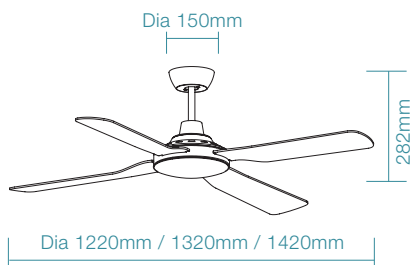

DIMENSIONS

FAN ONLY