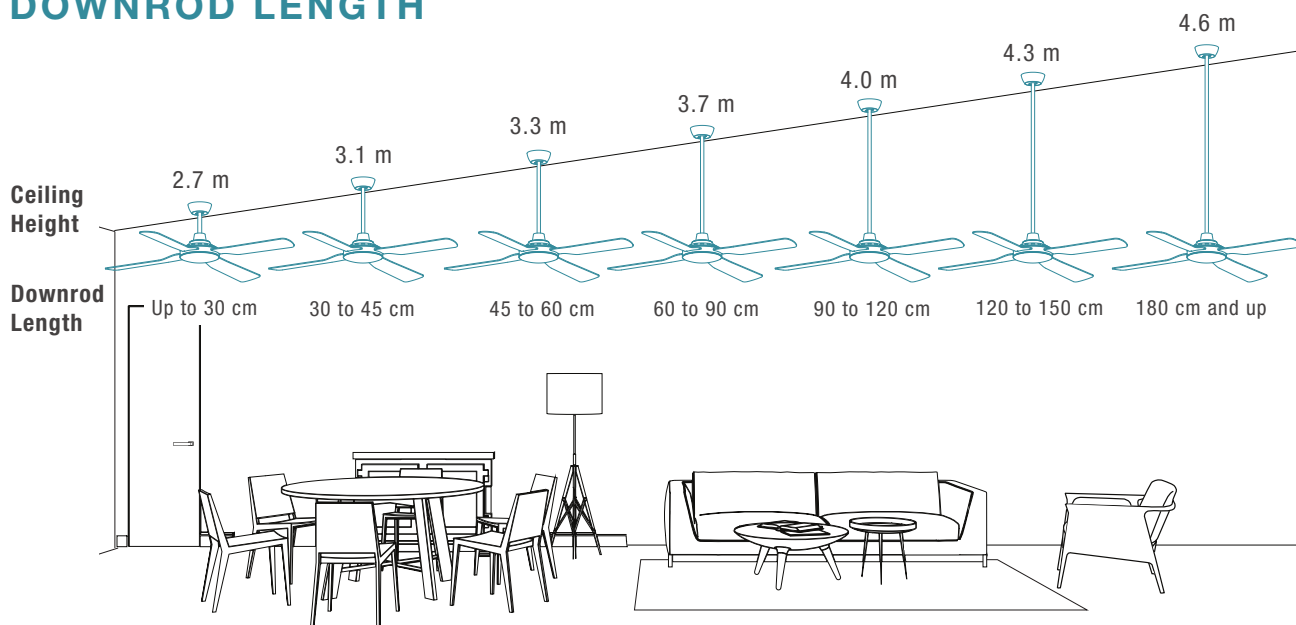

DOWNRODS

COLOUR

RECOMMENDED DOWNROD LENGTH

The ideal distance from the floor to fan blades is 210 cm to 270 cm.

DOWNRODS

VARIANTS

DC DOWNRODS

Ordering Code	Description	Product
MDRD36WS	900mm Downrod White Satin	All
MDRD36W	900mm Downrod White	All
MDRD36M	900mm Downrod Matt Black	All
MDRD36N	900mm Downrod Brushed Nickel	All
MDRD36B	900mm Downrod Brushed Aluminium	All
MDRD72WS	1800mm Downrod White Satin	All
MDRD72W	1800mm Downrod White	All
MDRD72M	1800mm Downrod Matt Black	All
MDRD72B	1800mm Downrod Brushed Aluminium	All
MDRDWIFI36W	900mm Downrod WiFi Matt White	NEW All Smart Range
MDRDWIFI36M	900mm Downrod WiFi Matt Black	NEW All Smart Range
MDRDWIFI36AB	900mm Downrod WiFi Antique Bronze	NEW Riviera
MDRDWIFI36OB	900mm Downrod WiFi Old Bronze	NEW Kingston
MDRDWIFI36G	900mm Downrod WiFi Graphite	NEW Scorpion
MDRDWIFI72W	1800mm Downrod WiFi Matt White	NEW All Smart Range
MDRDWIFI72M	1800mm Downrod WiFi Matt Black	NEW All Smart Range
MDRD36WST	900mm Downrod White Satin 25mm Dia	Newport
MDRD36OT	900mm Downrod Old Bronze 25mm Dia	Newport
MDRD36MT	900mm Downrod Matt Black 25mm Dia	Newport
MDRD72WST	1800mm Downrod White Satin 25mm Dia	Newport
MDRD72OT	1800mm Downrod Old Bronze 25mm Dia	Newport
MDRD72MT	1800mm Downrod Matt Black 25mm Dia	Newport