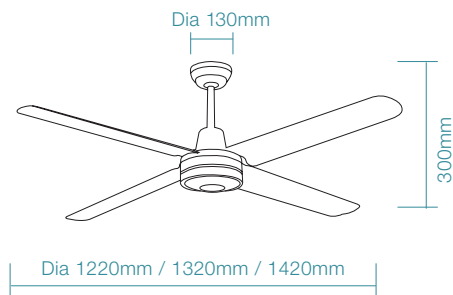

DIMENSIONS

FAN ONLY