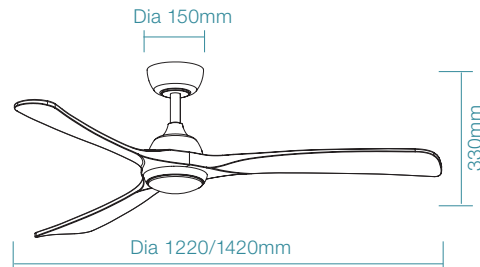

DIMENSIONS

FAN ONLY

FAN LED LIGHT

 For more product information please visit our website.

NORFOLK DC

Functional elegance
1220mm (48") / 1420mm (56")
Smart DC ceiling fan

NORFOLK DC

Functional elegance

DIMENSIONS

FAN ONLY

FAN LED LIGHT

SPECIFICATIONS

Ordering Code	Fan Only						Fan LED Light					
	MNDC123WN	MNDC123WW	MNDC123MW	MNDC143WN	MNDC143WW	MNDC143MW	MNDC1233WN	MNDC1233WW	MNDC1233MW	MNDC1433WN	MNDC1433WW	MNDC1433MW
Colour	Matt White / Natural	Matt White / White Wash	Matt Black / Walnut	Matt White / Natural	Matt White / White Wash	Matt Black / Walnut	Matt White / Natural	Matt White / White Wash	Matt Black / Walnut	Matt White / Natural	Matt White / White Wash	Matt Black / Walnut
Power Wattage	18W			32W			18W			32W		
Voltage	220-240Va.c. 50Hz			220-240Va.c. 50Hz			220-240Va.c. 50Hz			220-240Va.c. 50Hz		
Blade Diameter	1220mm (48")			1420mm (56")			1220mm (48")			1420mm (56")		
Air Movement m ³ /hr												
Speed 6 (Highest)	8,860m ³ /hr			9,950m ³ /hr			8,860m ³ /hr			9,950m ³ /hr		
Speed 5	5,610m ³ /hr			7,850m ³ /hr			5,610m ³ /hr			7,850m ³ /hr		
Speed 4	4,520m ³ /hr			6,780m ³ /hr			4,520m ³ /hr			6,780m ³ /hr		
Speed 3	5,367m ³ /hr			5,530m ³ /hr			5,367m ³ /hr			5,530m ³ /hr		
Speed 2	4,168m ³ /hr			4,080m ³ /hr			4,168m ³ /hr			4,080m ³ /hr		
Speed 1 (Lowest)	3,780m ³ /hr			3,260m ³ /hr			3,780m ³ /hr			3,260m ³ /hr		
Blade Pitch	9°						9°					
Hangsure Canopy	Maximum 15°						Maximum 15°					
Lighting Wattage / Type	-						20W LED					
Colour Temperature	-						2700K - 6000K					
Lumens Output	-						Up to 2420lm					
Rated Lifetime	-						35,000 hours @ Ta25°C					
Dimmable	-						Variable dimming					
Wall Control / Remote Control	8 speed remote control and timer						8 speed remote control and timer					