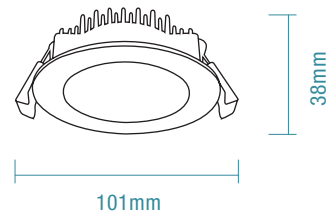

DIMENSIONS

ACCESSORIES