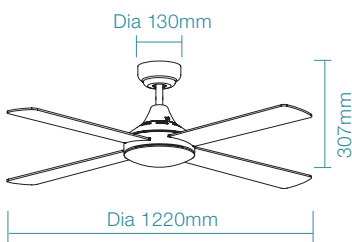

MPLCDS
Premium Remote
Control Kit

DIMENSIONS

FAN ONLY

FAN LED LIGHT

FAN E27* LIGHT

LIFESTYLE

Elegant and functional

Warranty