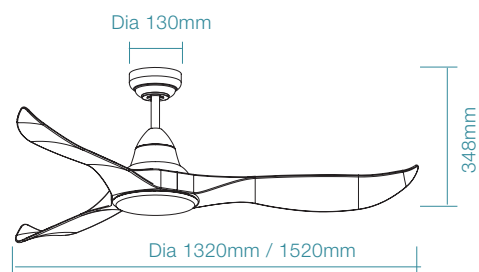

DIMENSIONS

FAN ONLY

FAN LED LIGHT

ALBATROSS

Large fan leader
1800mm (72") / 2100mm (84")
DC ceiling fan

ALBATROSS

Large fan leader

Warranty