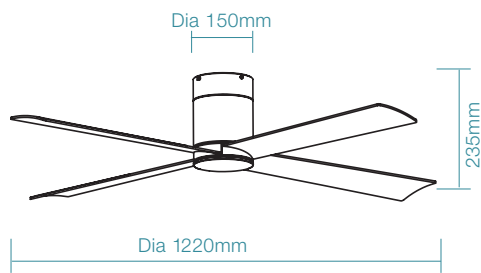

COLOUR AND VARIANTS

FAN ONLY

SUPPLIED WITH

FAN LED LIGHT

SUPPLIED WITH

DIMENSIONS

FAN ONLY