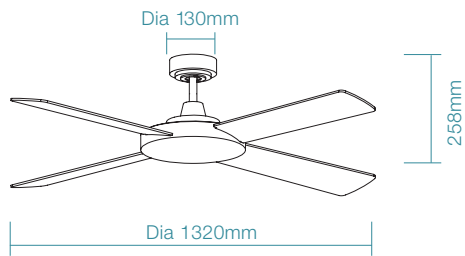

MDRA36M / MDRA72M
900mm / 1800mm Downrod
Matt Black

MPREMS
Premier Remote
Control Kit

MPLCDS
Premium Remote
Control Kit

DIMENSIONS

FAN ONLY

FAN LED LIGHT

PRECISION

Coastal and tropical rated