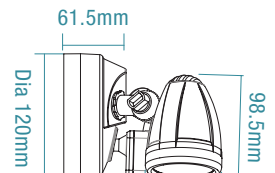

DOUBLE HEAD SENSOR