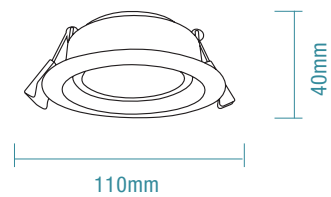

ARTE GIMBAL