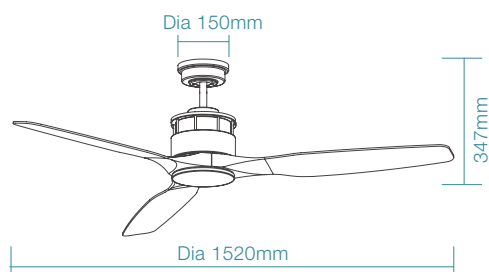

FAN LED LIGHT