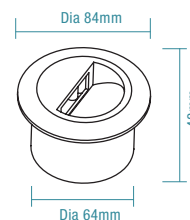

COLOUR AND VARIANTS

MLXC33W
White

MLXC33M
Matt Black

DIMENSIONS

QUATTRO

FEATURES

- Modern and robust designed for a wide range of applications both indoor and outdoor
- Ideal lighting solution for areas around the house, pathways and stairs areas
- IP54 rated recessed step light
- Glare free and indirect lighting
- Powder coated aluminium and polycarbonate housing, glass light lens