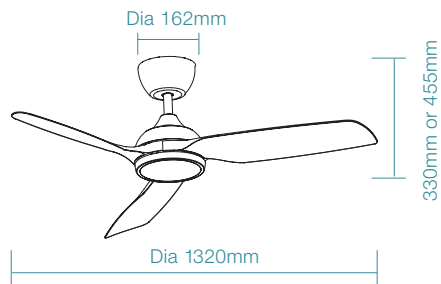

WiFi Remote Control
and Timer

DIMENSIONS

FAN ONLY

FAN LED LIGHT

 For more product information please visit our website.

Smart DC
Ceiling Fans

MALLORCA DC

Architecturally Designed
1320mm (52")
Smart DC ceiling fan