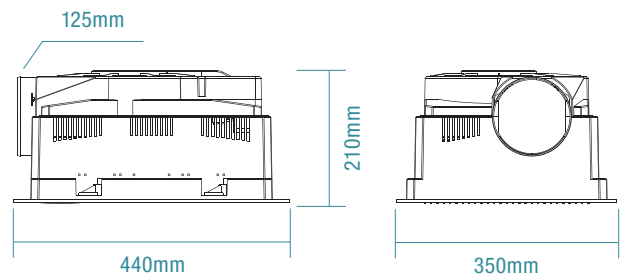

DIMENSIONS

ACCESSORIES