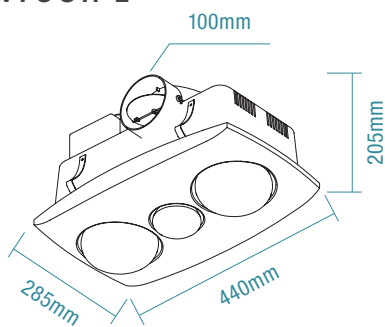

COLOUR AND VARIANTS

ACCESSORIES

MRL275W
275W E27
Heat Lamp

MRL3K8W
8W 3000k
LED R80 Lamp

DIMENSIONS

CONTOUR 1

CONTOUR 2

CONTOUR 4