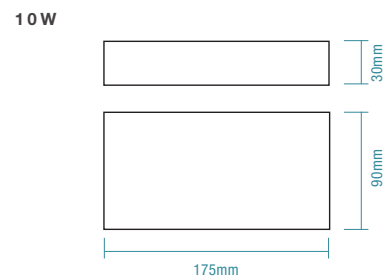

DIMENSIONS