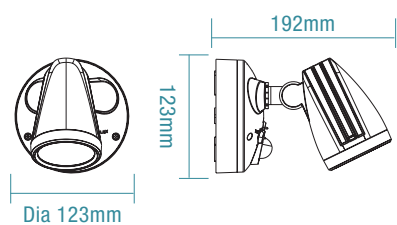

SINGLE HEAD SENSOR