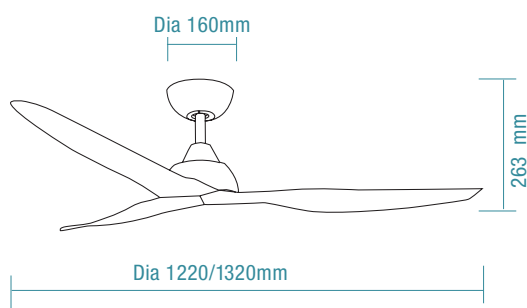

AVOCA DC

Smart and Wi-Fi connectivity
1320mm (52") / 1220mm (48")
Smart DC ceiling fan

AVOCA DC

Smart and Wi-Fi connectivity

Warranty

Wi-Fi

Indoor & Covered
Outdoor Use

Summer/Winter
Reverse Function

DIMENSIONS

FAN ONLY

FAN LED LIGHT

SPECIFICATIONS

	Fan Only						Fan LED Light					
Ordering Code	MADC123WWR	MADC123MMR	MADC123WOR	MADC133WWR	MADC133MMR	MADC133WOR	MADC1233WWR	MADC1233MMR	MADC1233WOR	MADC1333WWR	MADC1333MMR	MADC1333WOR
Colour	Matt White	Matt Black	Matt White / Oak	Matt White	Matt Black	Matt White / Oak	Matt White	Matt Black	Matt White / Oak	Matt White	Matt Black	Matt White / Oak
Power Wattage	45W						45W					
Voltage	220-240Va.c. 50Hz						220-240Va.c. 50Hz					
Blade Diameter	1220mm (48")			1320mm (52")			1220mm (48")			1320mm (52")		
Air Movement m ³ /hr												
Speed 6 (Highest)	10,530m ³ /hr						10,530m ³ /hr					
Speed 5	9,500m ³ /hr						9,500m ³ /hr					
Speed 4	8,100m ³ /hr						8,100m ³ /hr					
Speed 3	7,050m ³ /hr						7,050m ³ /hr					
Speed 2	4,800m ³ /hr						4,800m ³ /hr					
Speed 1 (Lowest)	2,800m ³ /hr						2,800m ³ /hr					
Blade Pitch	10°						10°					
Hangsare Canopy	Maximum 15°						Maximum 15°					
Lighting Wattage / Type	-						20W LED					
Colour Temperature	-						2700K - 6000K					
Lumens Output	-						Up to 2500lm					
Rated Lifetime	-						50,000 hours @ Ta25°C					
Dimmable	-						Variable dimming					
Wall Control / Remote Control	8 speed remote control and timer						8 speed remote control and timer					