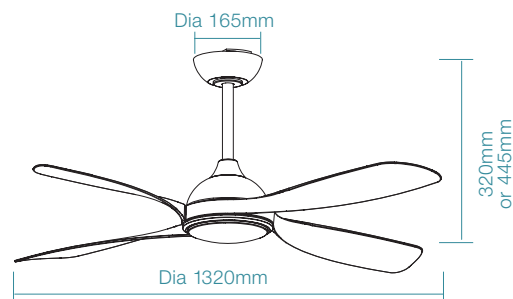

Wi-Fi

Indoor & Covered
Outdoor Use

Summer/Winter
Reverse Function

CCT

Variable
Dimming

FEATURES

- Brushless quiet and efficient 40W DC motor
- WiFi connectivity and operate via Smart Life application
- Slimline designed ideal for indoor and covered outdoor applications
- Unique comfort sleep and breeze mode + 6 other speed settings
- Steel body, canopy and ABS blades (plus PMMA lens cover, light model only)
- Fully reversible for summer and winter mode from remote control
- Supplied with 8 speed remote control
- 18W LED with variable dimming (light model only)
- Variable 6 stage colour temperature between 2700K to 6000K (light model only)
- Supplied with 2 downrods

DIMENSIONS

FAN ONLY

FAN LED LIGHT

SPECIFICATIONS

	Fan Only			Fan LED Light		
Ordering Code	MHDC134W	MHDC134M	MHDC134WO	MHDC1343W	MHDC1343M	MHDC1343WO
Colour	Matt White	Matt Black	Matt White / Oak	Matt White	Matt Black	Matt White / Oak
Power Wattage	40W			40W		
Voltage	220-240Va.c. 50Hz			220-240Va.c. 50Hz		
Blade Diameter	1320mm (52")			1320mm (52")		
Air Movement m³/hr						
Speed 6 (Highest)	15,600m ³ /hr			15,600m ³ /hr		
Speed 5	12,700m ³ /hr			12,700m ³ /hr		
Speed 4	9,260m ³ /hr			9,260m ³ /hr		
Speed 3	7,900m ³ /hr			7,900m ³ /hr		
Speed 2	6,440m ³ /hr			6,440m ³ /hr		
Speed 1 (Lowest)	4,860m ³ /hr			4,860m ³ /hr		
Blade Pitch	14°			14°		
Hangsure Canopy	Maximum 10°			Maximum 10°		
Lighting Wattage / Type	-			18W LED		
Colour Temperature	-			2700K - 6000K		
Lumens Output	-			Up to 1955lm		
Rated Lifetime	-			30,000 hours @ Ta25°C		
Dimmable	-			Variable dimming		
Wall Control / Remote Control	8 speed remote control and timer			8 speed remote control and timer		