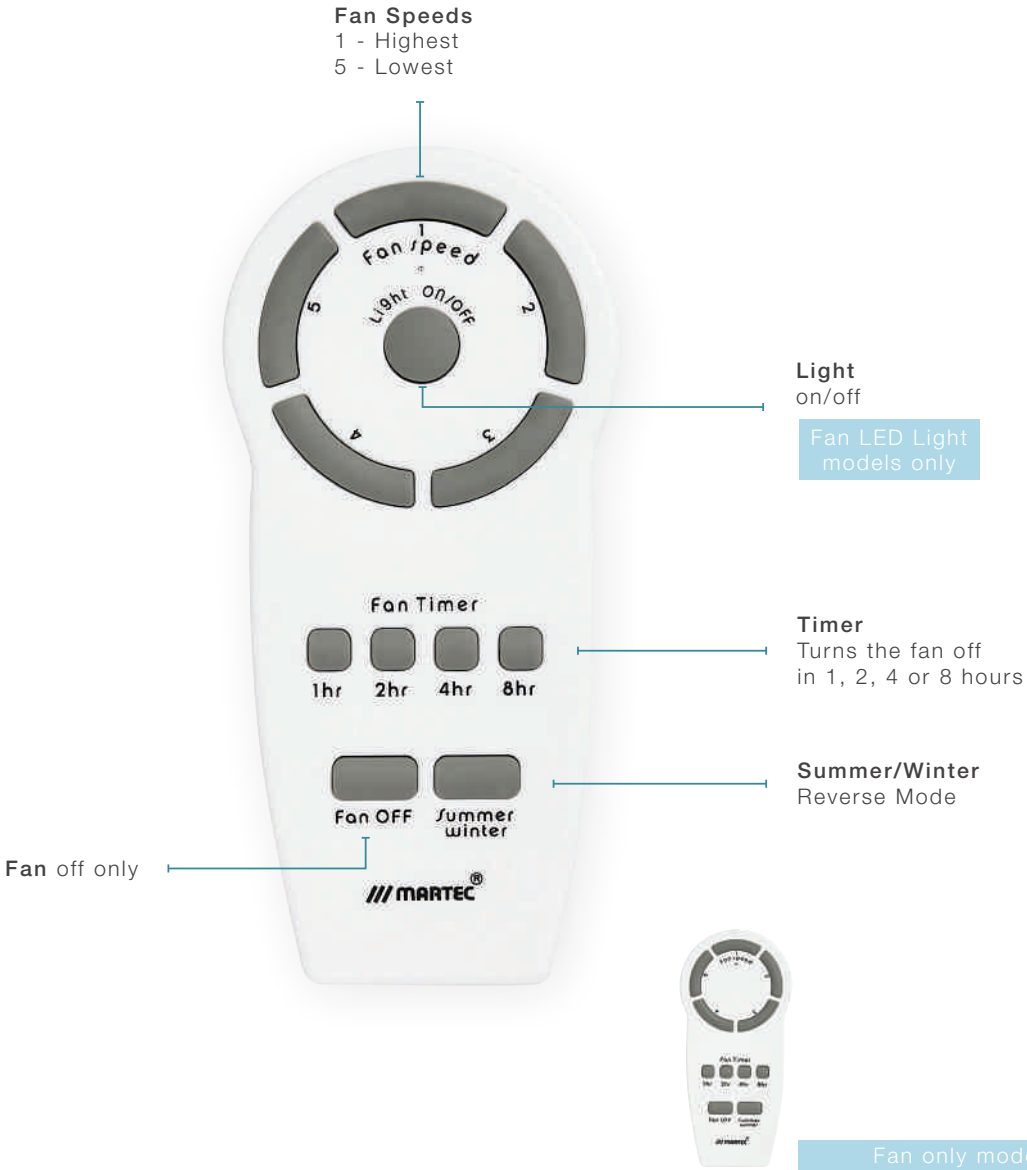

Light on/off
Fan LED Light models only

Light Dimming (Lower)
Fan LED Light models only

Light Dimming (Higher)
Fan LED Light models only

Fan off only

Breeze Mode
Randomly rotates between speeds 1 & 6. Creating a natural breeze effect

Colour Temperature
Change between 2700K to 6000K
Fan LED Light models only

Timer
Turns the fan off in 1, 4 or 8 hours

Fan Speeds
6 - Highest
1 - Lowest

Summer/Winter Reverse Mode

Sleep Mode
Operates lower than speed 1

Fan only model

Operate via Smart Life App Compatible with Google Home & Alexa.

GET IT ON Google Play
Download on the App Store

REMOTE CONTROL

(supplied with **ALL non-smart** DC ceiling fans see p.52-p.65)