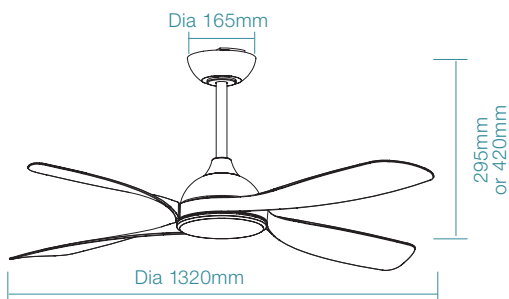

DIMENSIONS

FAN ONLY

FAN LED LIGHT

SPECIFICATIONS

	Fan Only			Fan LED Light		
Ordering Code	MHDC134W	MHDC134M	MHDC134WO	MHDC1343W	MHDC1343M	MHDC1343WO
Colour	Matt White	Matt Black	Matt White / Oak	Matt White	Matt Black	Matt White / Oak
Power Wattage	40W			40W		
Voltage	220-240Va.c. 50Hz			220-240Va.c. 50Hz		
Blade Diameter	1320mm (52")			1320mm (52")		
Air Movement m³/hr						
Speed 6 (Highest)	15,600m ³ /hr			15,600m ³ /hr		
Speed 5	12,700m ³ /hr			12,700m ³ /hr		
Speed 4	9,260m ³ /hr			9,260m ³ /hr		
Speed 3	7,900m ³ /hr			7,900m ³ /hr		
Speed 2	6,440m ³ /hr			6,440m ³ /hr		
Speed 1 (Lowest)	4,860m ³ /hr			4,860m ³ /hr		
Blade Pitch	14°			14°		
Hangsure Canopy	Maximum 10°			Maximum 10°		
Lighting Wattage / Type	-			18W LED		
Colour Temperature	-			2700K - 6000K		
Lumens Output	-			Up to 1955lm		
Rated Lifetime	-			30,000 hours @ Ta25°C		
Dimmable	-			Variable dimming		
Wall Control / Remote Control	8 speed remote control and timer			8 speed remote control and timer		