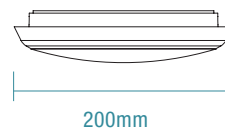

MTD350VAP
Push Button Dimmer

MTD350VAR
Rotary Dimmer

DIMENSIONS

15 W

48mm

24 W

40mm

35 W