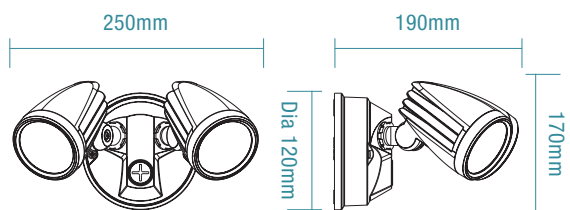

MLXF3452MS
Matt Black

DIMENSIONS

SINGLE HEAD

DOUBLE HEAD

SINGLE HEAD SENSOR

DOUBLE HEAD SENSOR

BANDIT

Replacement
Warranty