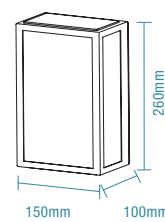

MLXVE27FSM