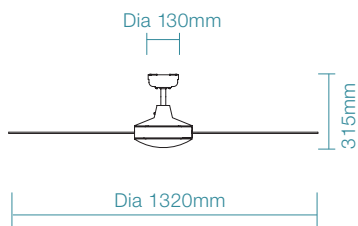

MDRA36M / MDRA72M
900mm / 1800mm Downrod
Matt Black

MDRA36B / MDRA72B
900mm / 1800mm Downrod
Brushed Aluminium

MPREMS
Premier Remote
Control Kit

MPLCDS
Premium Remote
Control Kit

DIMENSIONS

FAN ONLY

FAN LED LIGHT