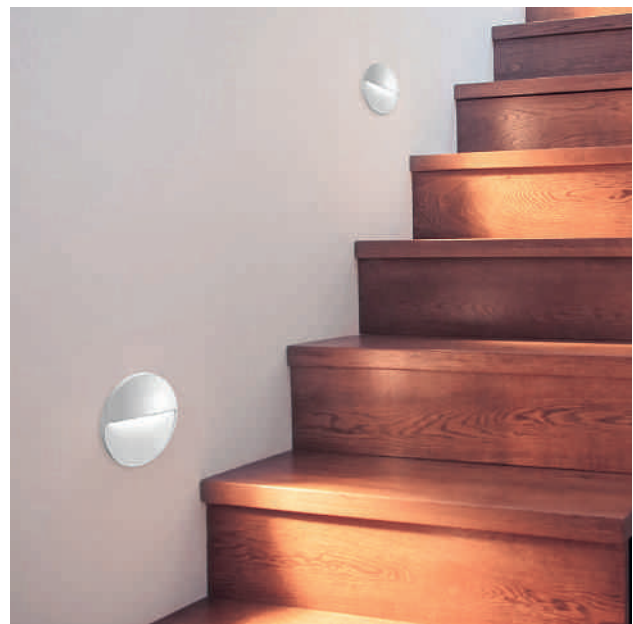

FEATURES

- Surface mounted, modern and robust designed for a wide range of applications both indoor and outdoor
- IP54 rated ideal lighting solution for areas around the house, pathways and entrance areas
- Glare free and indirect lighting
- Powder coated aluminium housing
- Switchable colour temperature 3000K, 4000K and 5000K
- Supplied with terminal block and mounting plate for easy installation

COLOUR AND VARIANTS

SPECIFICATIONS

Ordering Code	MLXT3454W	MLXT3454M
Colour	White	Matt Black
Power Wattage	4W	
Voltage	220-240Va.c. 50Hz	
Materials / Housing	Aluminium	
Colour Temperature	3000K / 4000K / 5000K	
Lumens Output	200lm	
IP Rating	IP54	
Beam Angle	90°	
CRI	Ra>80	
Rated Lifetime	30,000 hours @ Ta25°	
Dimmable	No	

DIMENSIONS