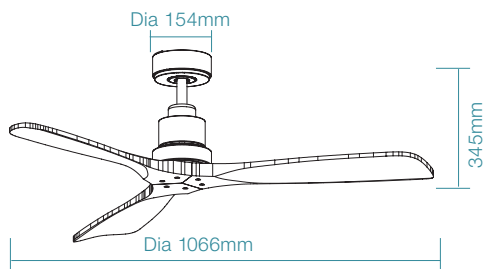

DIMENSIONS

FAN ONLY

FAN LED LIGHT

 For more product information please visit our website.

NORFOLK DC

Functional elegance
1220mm (48") / 1420mm (56")
Smart DC ceiling fan

NORFOLK DC

Functional elegance