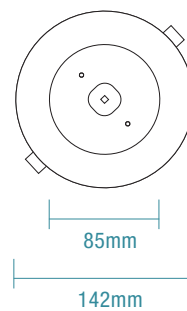

DIMENSIONS

TLSE23W