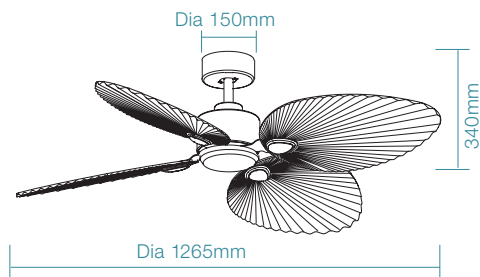

COLOUR AND VARIANTS

FAN ONLY

SUPPLIED WITH

FAN LED LIGHT

SUPPLIED WITH

ACCESSORIES

DIMENSIONS

FAN ONLY