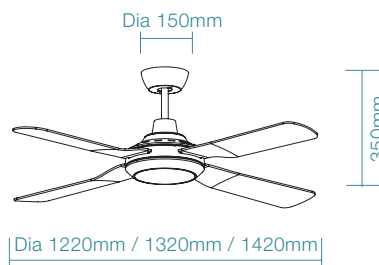

DIMENSIONS

FAN ONLY

FAN LED LIGHT

SPECIFICATIONS

Ordering Code	Fan Only						Fan LED Light					
	MDF124W	MDF124M	MDF134W	MDF134M	MDF144W	MDF144M	MDF1243W	MDF1243M	MDF1343W	MDF1343M	MDF1443W	MDF1443M
Colour	White Satin	Matt Black	White Satin	Matt Black	White Satin	Matt Black	White Satin	Matt Black	White Satin	Matt Black	White Satin	Matt Black
Power Wattage	65W						65W					
Voltage	220-240Va.c. 50Hz						220-240Va.c. 50Hz					
Blade Diameter	1220mm (48")		1320mm (52")		1420mm (56")		1220mm (48")		1320mm (52")		1420mm (56")	
Air Movement m ³ /hr												
Speed 1 (Highest)	11,835m ³ /hr		13,450m ³ /hr		15,260m ³ /hr		11,835m ³ /hr		13,450m ³ /hr		15,260m ³ /hr	
Speed 2			-				9,580m ³ /hr		10,200m ³ /hr		10,650m ³ /hr	
Speed 3 (Lowest)			-				6,450m ³ /hr		7,100m ³ /hr		7,700m ³ /hr	
Blade Pitch	13°		13°		10°		13°		13°		10°	
Hangsure Canopy	Maximum 15°						Maximum 15°					
Lighting Wattage / Type	-						15W LED					
Colour Temperature	-						3000K / 4000K / 5000K					
Lumens Output	-						1580lm / 1745lm / 1690lm					
Rated Lifetime	-						35,000 hours @ Ta25°C					
Dimmable	-						3 step dimming					