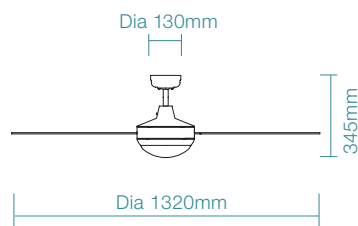

MDRA36M / MDRA72M
900mm / 1800mm Downrod
Matt Black

MDRA36B / MDRA72B
900mm / 1800mm Downrod
Brushed Aluminium

MPREMS
Premier Remote
Control Kit

MPLCDS
Premium Remote
Control Kit

DIMENSIONS

FAN ONLY

FAN LED LIGHT