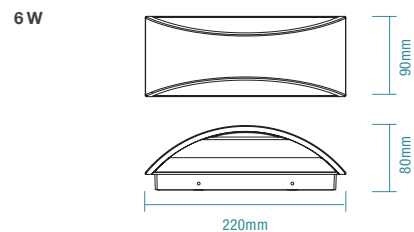

DIMENSIONS

TAURUS

FEATURES

- Modern decorative IP54 exterior wall light
- Ideal lighting solution for area around the house, pathways and entrance areas
- Power coated aluminium housing with polycarbonate diffuser
- Ease of wiring with terminal block connectors
- Supplied with mounting plate for easy installation
- Compatible with E27* lamp (not included)