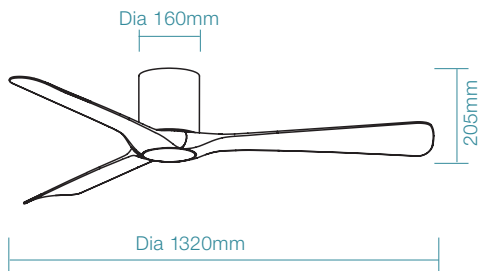

COLOUR AND VARIANTS

FAN ONLY

SUPPLIED WITH

FAN LED LIGHT

SUPPLIED WITH

DIMENSIONS

FAN ONLY