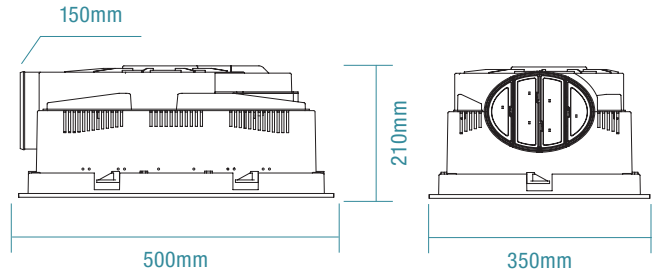

DIMENSIONS

ACCESSORIES