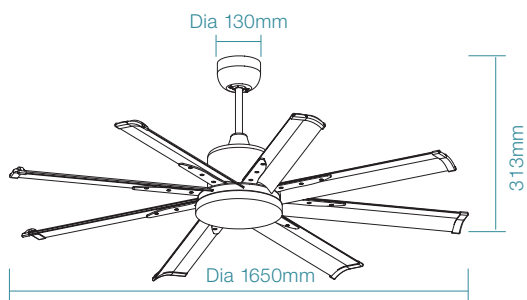

MDRD36W / MDRD72W
900mm / 1800mm Downrod
White

MDRD36M / MDRD72M
900mm / 1800mm Downrod
Matt Black

MDRD36N
900mm Downrod
Brushed Nickel

DIMENSIONS

FAN ONLY

DC
Ceiling Fans

AC CEILING FANS

ADVANTAGES OF AC MOTOR CEILING FANS