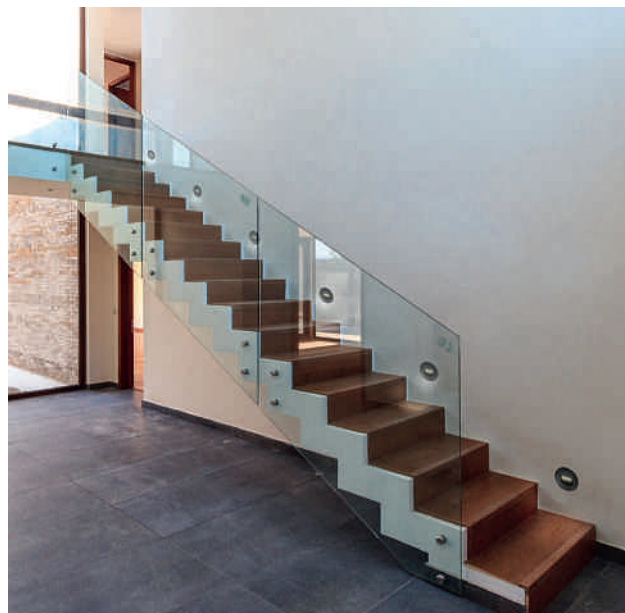

CIRCA

FEATURES

- Modern and robust designed for a wide range of applications both indoor and outdoor
- Powder coated aluminium and polycarbonate housing, glass light lens
- Ideal lighting solution for areas around the house, pathways and stairs areas
- IP54 rated recessed step light
- Glare free and indirect lighting

SPECIFICATIONS

Ordering Code	MLXC33W	MLXC33M
Colour	White	Matt Black
Power Wattage	3W	
Voltage	220-240Va.c. 50Hz	
Materials / Housing	Powder coated aluminium and polycarbonate housing	
Colour Temperature	3000K	
Lumens Output	100lm	
IP Rating	IP54	
Beam Angle	90°	
CRI	Ra>80	
Rated Lifetime	30,000 hours @ Ta25°	
Dimmable	No	

COLOUR AND VARIANTS

DIMENSIONS