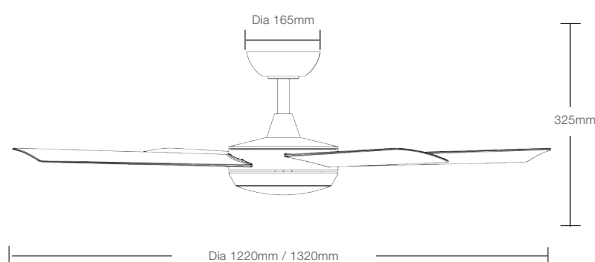

36W 1220MM (48") / 1320MM (52") DC CEILING FAN 4 ABS BLADES WITH REMOTE CONTROL + LED LIGHT

SPECIFICATIONS

Model Name	Quantum DC
Model Numbers	MQDC1243WR Matt White MQDC1343WR Matt White
Power Wattage / Motor	36W DC
Voltage / Frequency	220-240Va.c. 50-60Hz
Air Movement (m³/hr)	
Maximum RPM	Up to 210 RPM
Airflow Efficiency	Up to 333m³/hr per watt
Speed 6 (Highest)	11,862m³/hr
Speed 5	10,368m³/hr
Speed 4	9,380m³/hr
Speed 3	7,899m³/hr
Speed 2	5,925m³/hr
Speed 1 (Lowest)	3,455m³/hr
Materials / Blade	ABS blade
Number of Blades	4
Blade Pitch	12.5°
Hangsure Canopy	15°
Lighting Wattage / Type	24W LED
Colour Temperature	2700K to 6000K
Lumens Output	Up to 2500lm
Rated Lifetime	50,000 hours @ Ta25°C
Dimmable	Variable dimming

REMOTE CONTROL

Control	
Light	On/off
CCT	2700K/3000K/4000K/5000K/6000K
Fan	Off only
Fan Speed Setting	6
Other Features	Summer/winter reverse mode Breeze mode Sleep mode
Timer	Off only - 1hr, 4hr or 8hr
Power	1 x A23 12V batteries (supplied)
Size	145 x 42mm
Radio Frequency	433Mhz

SHIPPING

Model Numbers	Carton Size			Carton Quantity	Carton Gross Weight (Kg)
	H (mm)	W (mm)	L (mm)		
MQDC1243WR	295	320	635	1	6.5
MQDC1343WR	295	320	635	1	6.5

INSTALLATION

Installation	By licensed electrician only	
Warranty	2 Year In-Home Warranty	
For further information please visit our website OR scan the QR Code https://www.martecaustralia.com.au/warranty-statement/		

DIMENSIONS

* Product must be installed by licensed electrician if not warranty will be void.
Specification and imagery subject to change without prior notice. Last updated October2024.

Aust/NZ Approval No.