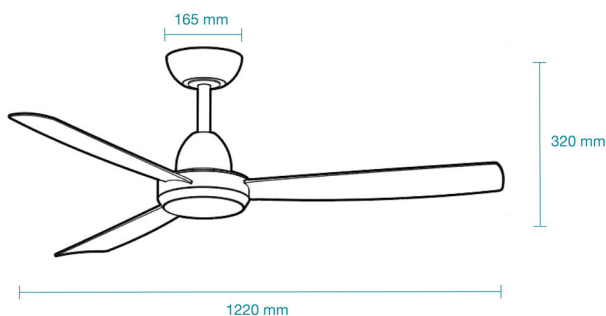

23W 1220MM (48") DC CEILING FAN 3 ABS BLADES WITH REMOTE CONTROL + LED LIGHT

SPECIFICATIONS

Model Name	Zorro DC
Model Numbers	MZDC1233W Matt White
Power Wattage / Motor	23W DC
Voltage / Frequency	220-240Va.c. 50-60Hz
Air Movement (m³/hr)	
Maximum RPM	Up to 195 RPM
Airflow Efficiency	Up to 400m³/hr per watt
Speed 6 (Highest)	9,000m³/hr
Speed 5	8,000m³/hr
Speed 4	7,300m³/hr
Speed 3	6,100m³/hr
Speed 2	5,000m³/hr
Speed 1 (Lowest)	4,300m³/hr
Materials / Blade	ABS blade
Number of Blades	3
Blade Pitch	12°
Hangsure Canopy	10°
Lighting Wattage / Type	20W
Colour Temperature	2700K to 6000K
Lumens Output	Up to 2200lm
Rated Lifetime	20,000 hrs @ Ta25°C
Dimmable	Variable dimming

REMOTE CONTROL

Control	
Light	N/A
CCT	N/A
Fan	Off only
Fan Speed Setting	6
Other Features	Summer/winter reverse mode Breeze mode Sleep mode
Timer	Off only - 1hr, 4hr or 8hr
Power	1 x A23 12V batteries (supplied)
Size	145 x 42mm
Radio Frequency	433Mhz

SHIPPING

Model Numbers	Carton Size			Carton Quantity	Carton Gross Weight (Kg)
	H (mm)	W (mm)	L (mm)		
MZDC1233W	265	290	600	1	5

INSTALLATION

Installation	By licensed electrician only	
Warranty	2 year In-Home warranty	
	For further information please visit our website OR scan the QR Code https://www.martecaustalia.com.au/warranty-statement/	

DIMENSIONS

Aust/NZ Approval No.
GMA-523724-EA